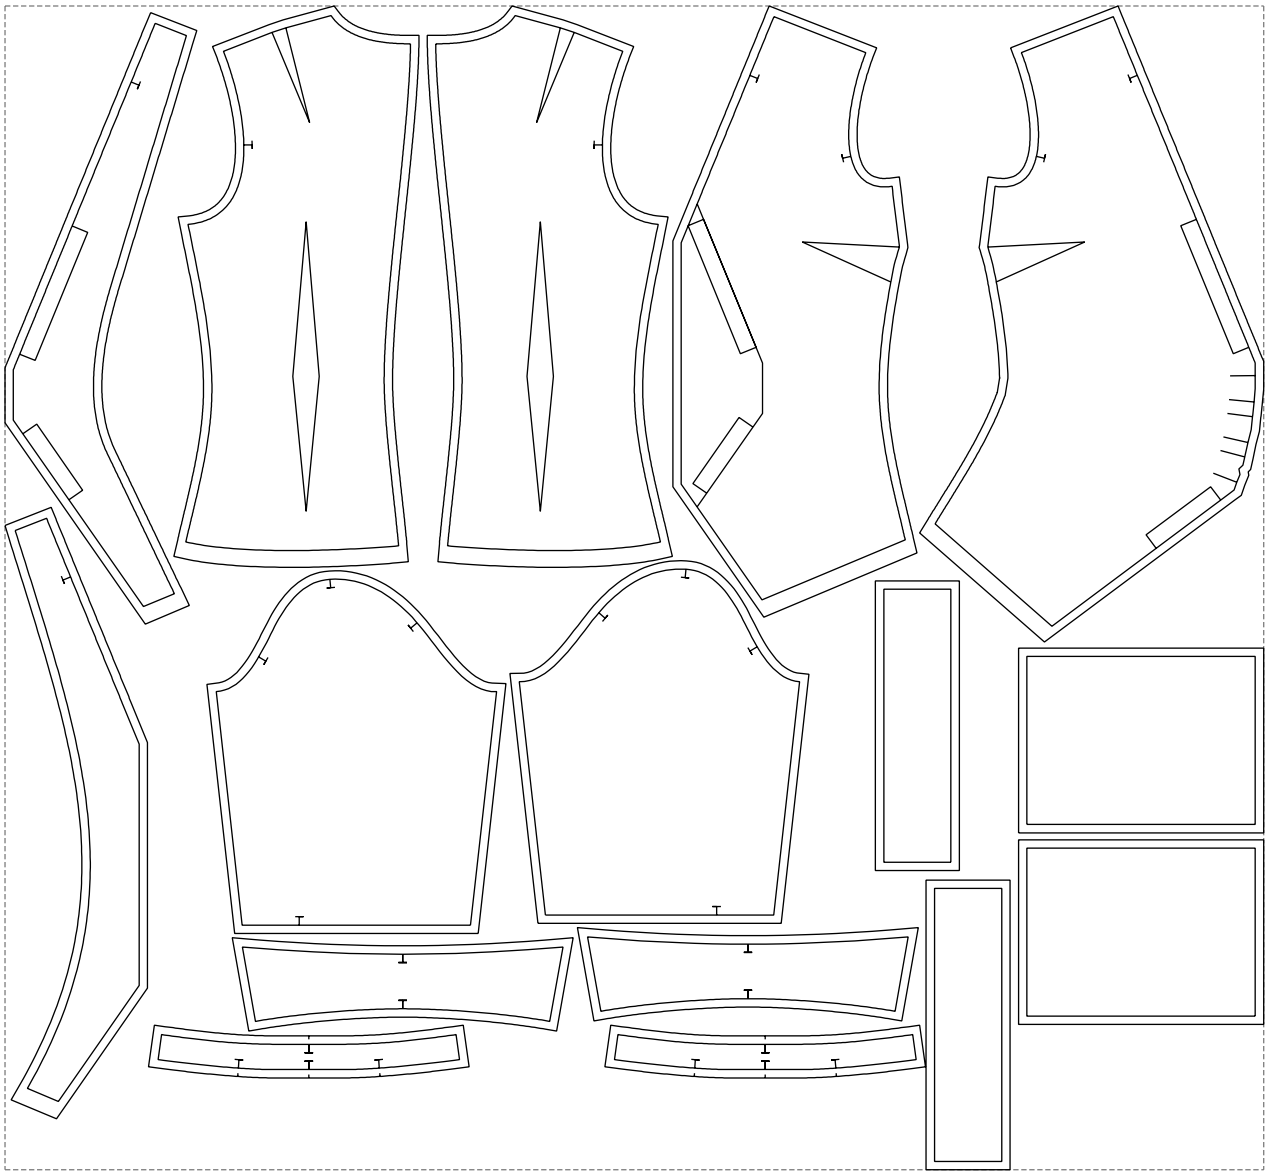

Not for print

Paper size: A4, size:1368.77 x1124.41 mm

# Example

size:1499.00 x1386.44 mm

Maneken =1 ver.0

rz\_1=170

rz\_16=92

rz\_17=78.8

rz\_18=71.8

rz\_19=100

rz\_20=98.1

---

. . . . .  
. . . . .  
. . . . .