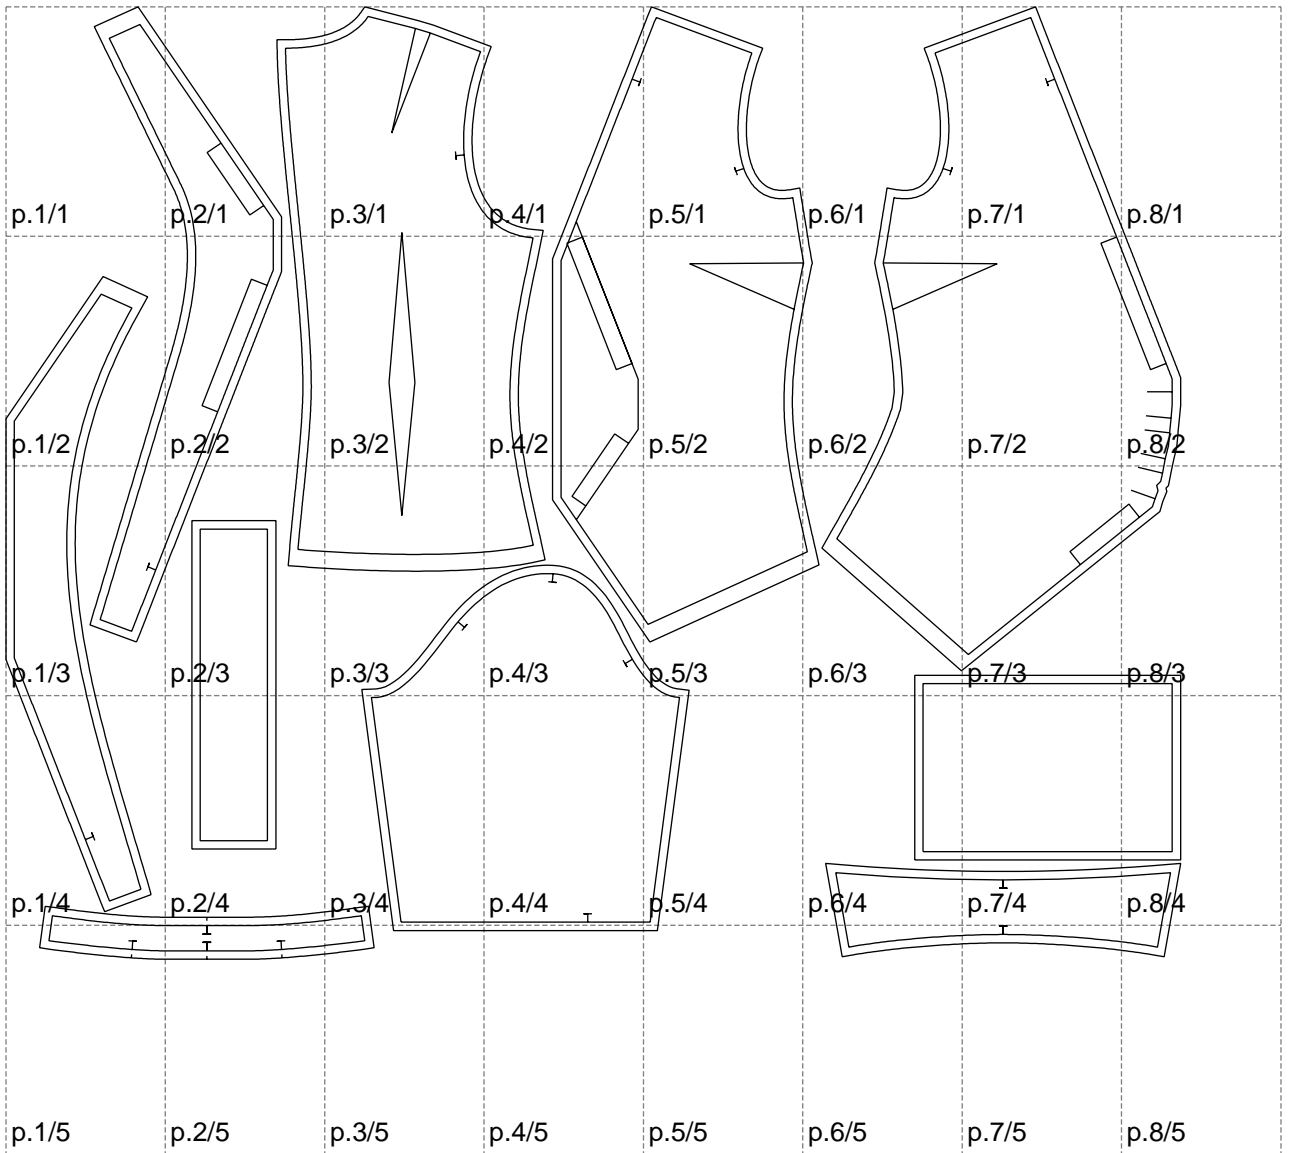

Not for print

Paper size: A4, size:1399.00 x1134.23 mm

# Example

size:1499.00 x1459.23 mm

Maneken =1 ver.0

rz\_1=170

rz\_16=104

rz\_17=88.9

rz\_18=84.4

rz\_19=112

rz\_20=109.3

---

. . . . .  
. . . . .  
. . . . .