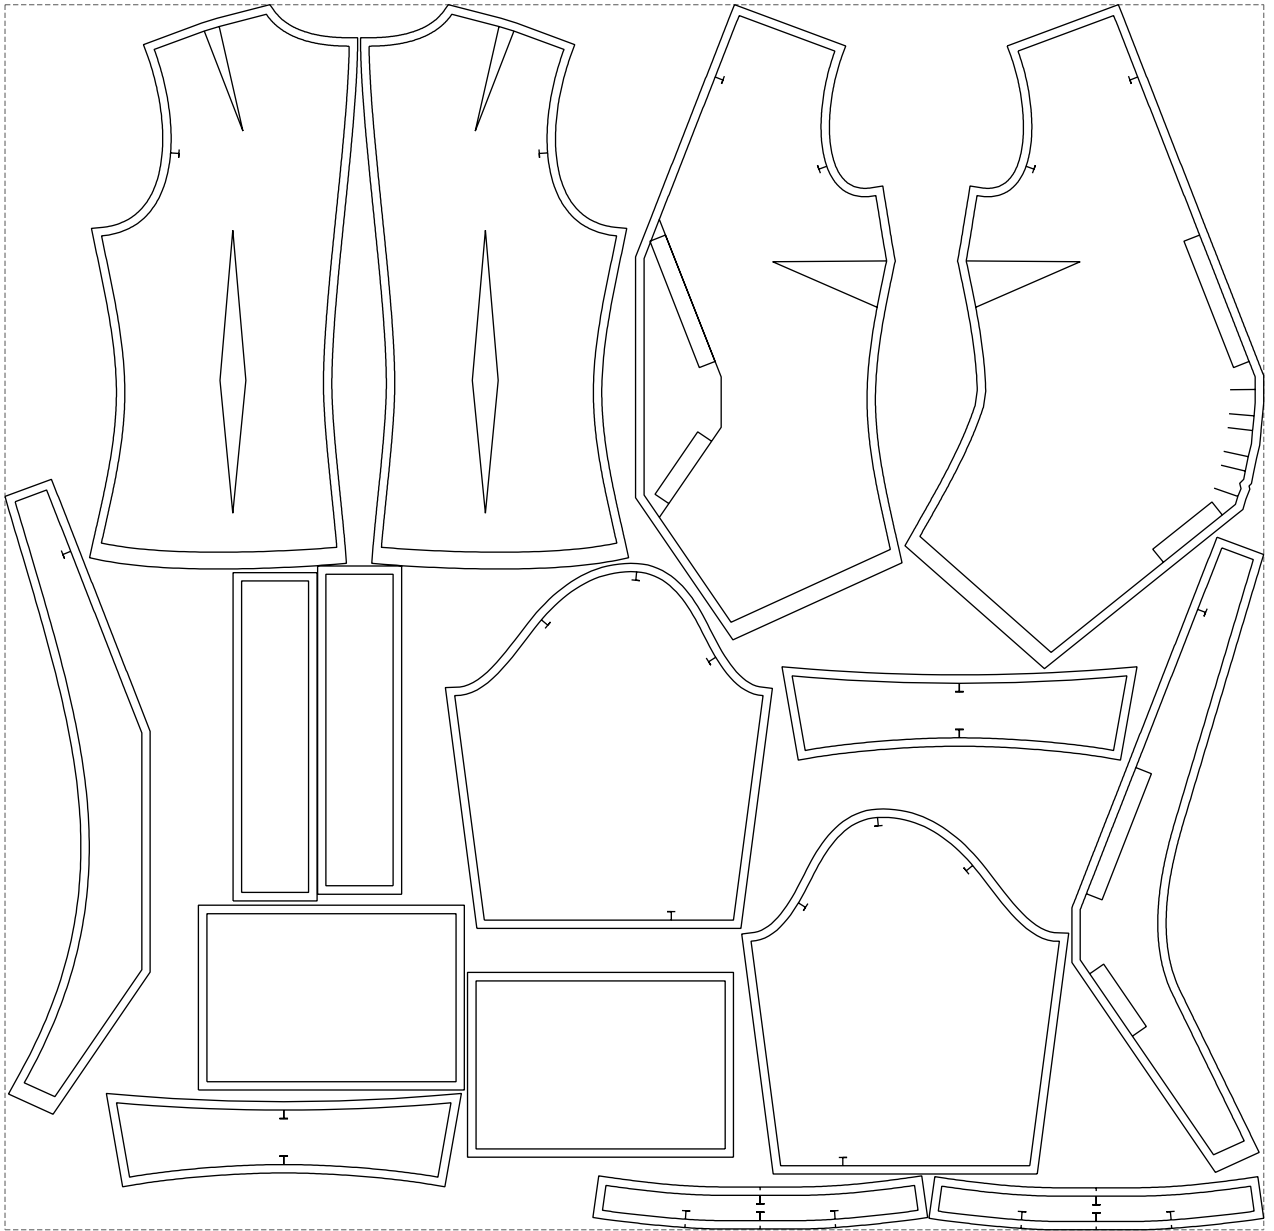

Not for print

Paper size: A4, size:1399.00 x1134.23 mm

# Example

size:1499.00 x1459.23 mm

Maneken =1 ver.0

rz\_1=170

rz\_16=104

rz\_17=88.9

rz\_18=84.4

rz\_19=112

rz\_20=109.3

---

. . . . .  
. . . . .  
. . . . .