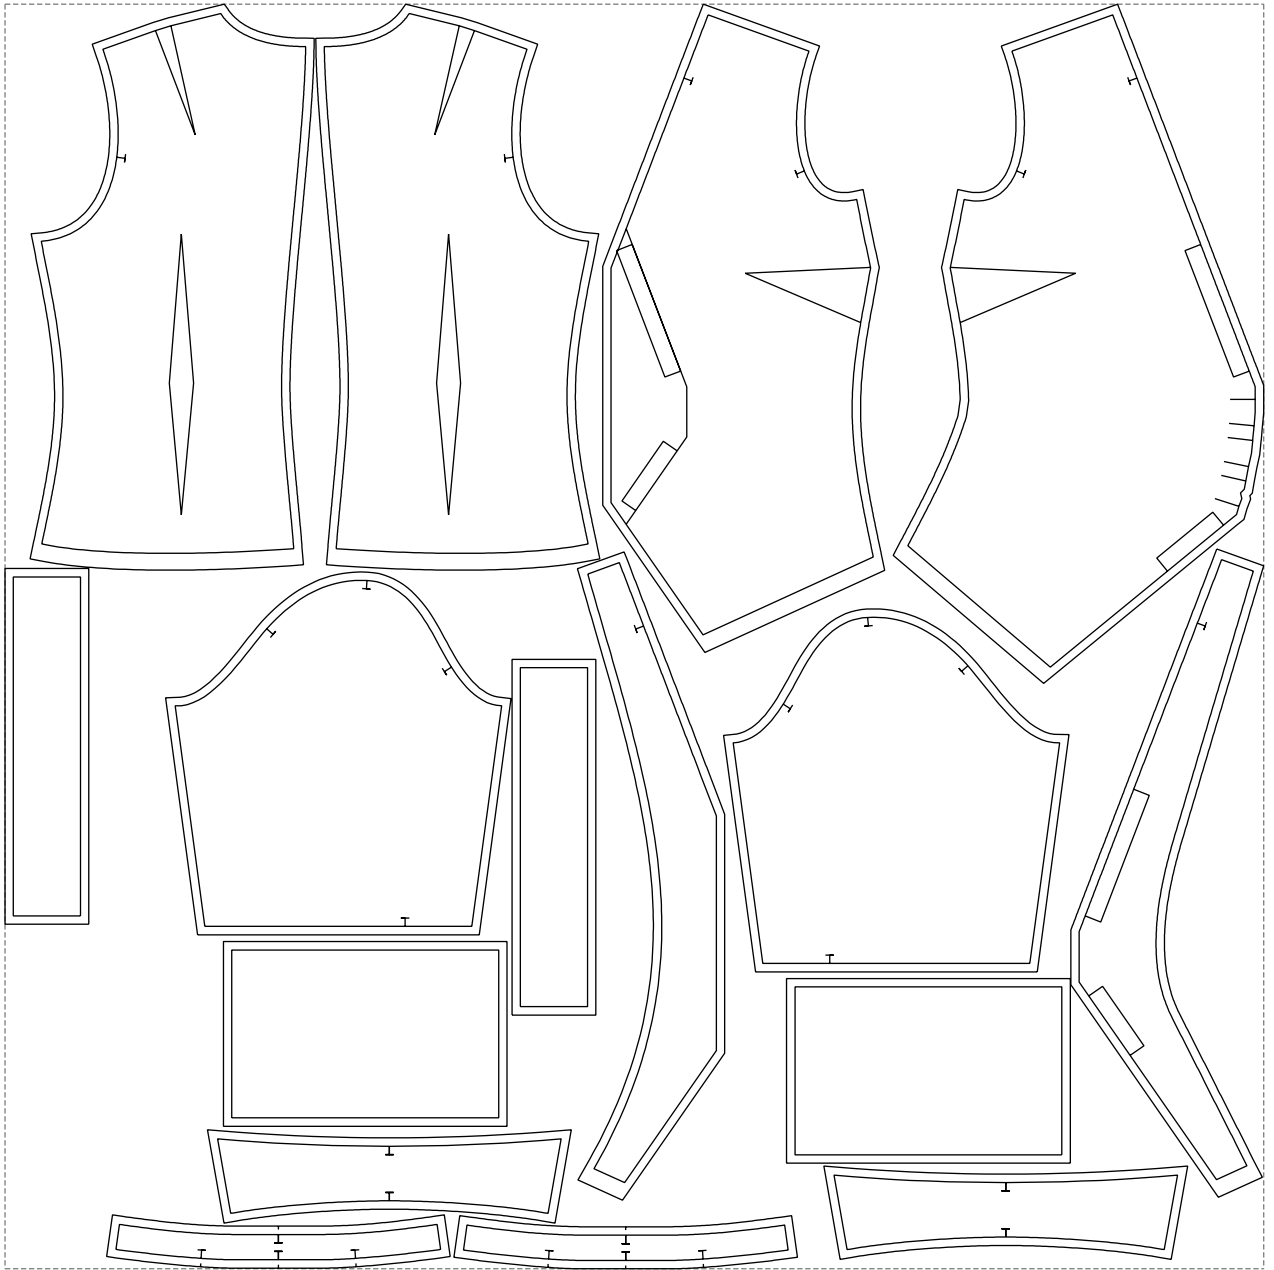

Not for print

Paper size: A4, size:1358.68 x1341.21 mm

# Example

size:1499.00 x1506.51 mm

Maneken =1 ver.0

rz\_1=170

rz\_16=112

rz\_17=96.2

rz\_18=94

rz\_19=120