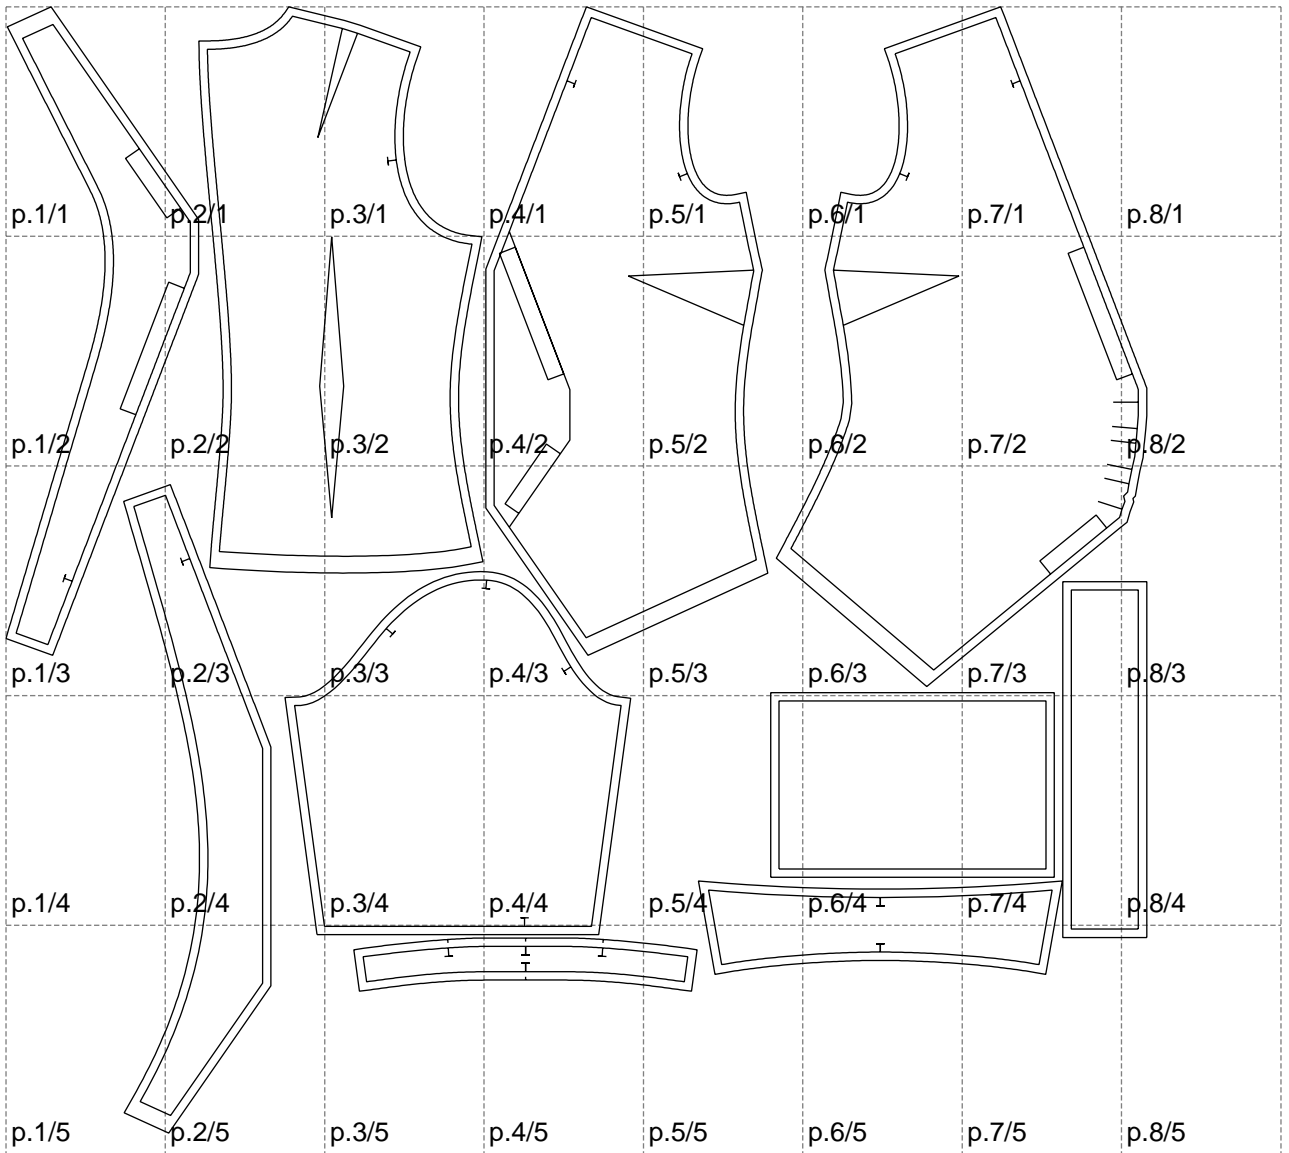

Not for print

Paper size: A4, size:1358.68 x1341.21 mm

# Example

size:1499.00 x1506.51 mm

Maneken =1 ver.0

rz\_1=170

rz\_16=112

rz\_17=96.2

rz\_18=94

rz\_19=120

rz\_20=117

---

. . . . .  
. . . . .  
. . . . .