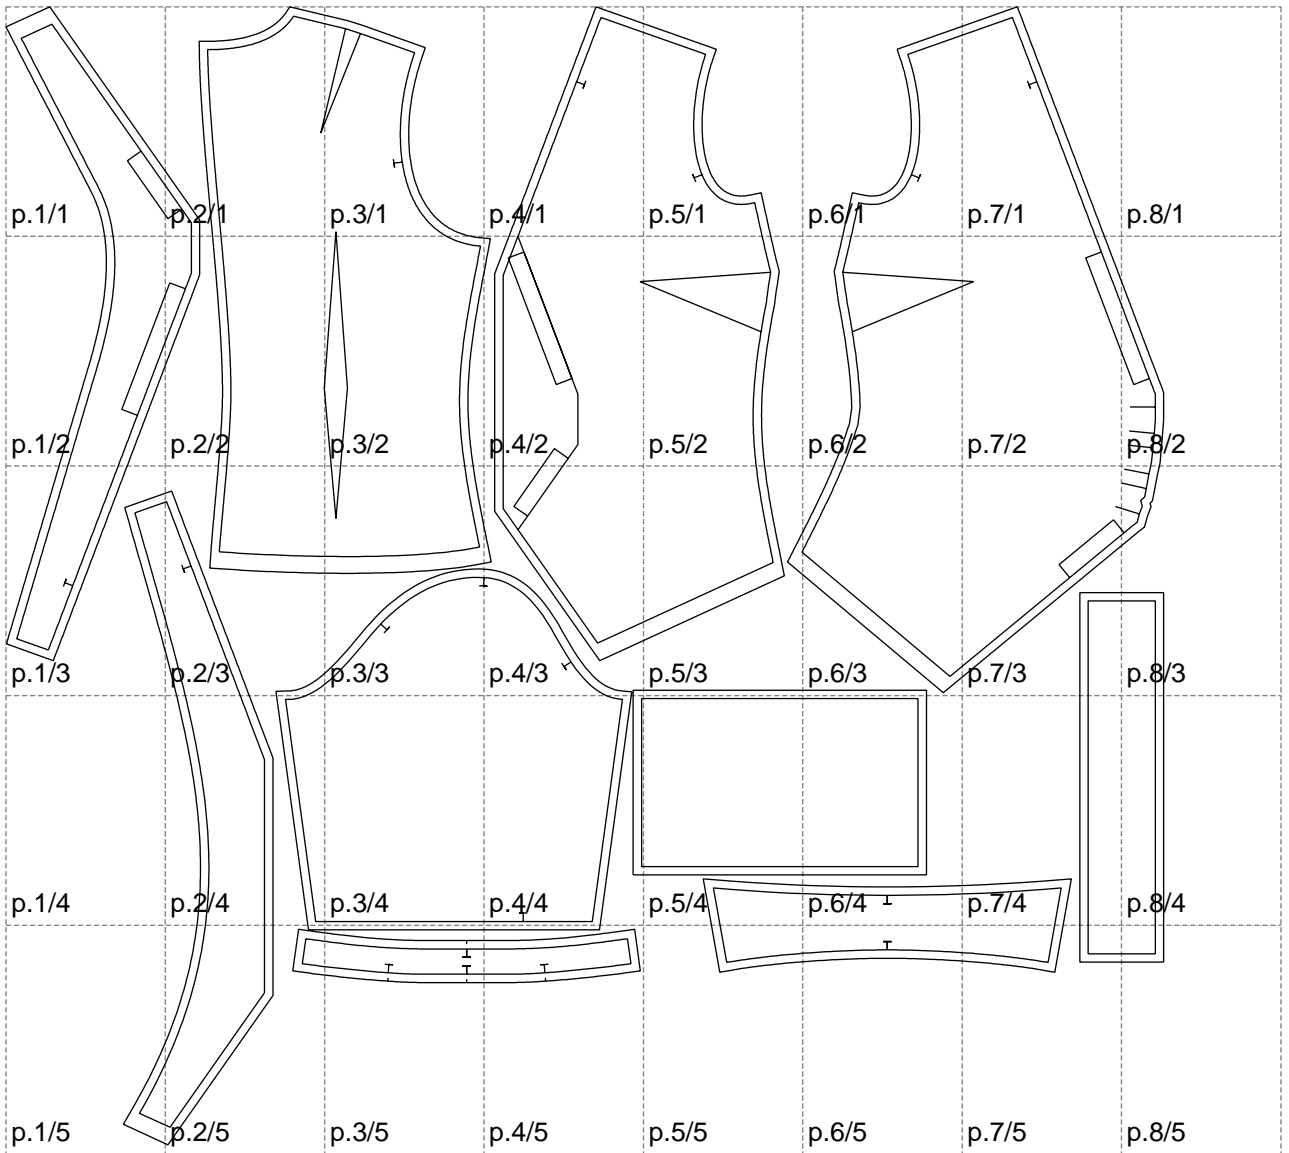

Not for print

Paper size: A4, size:1378.86 x1355.11 mm

# Example

size:1499.00 x1506.31 mm

Maneken =1 ver.0

rz\_1=170

rz\_16=116

rz\_17=100

rz\_18=98.8

rz\_19=124

rz\_20=121

---

. . . . .  
. . . . .  
. . . . .