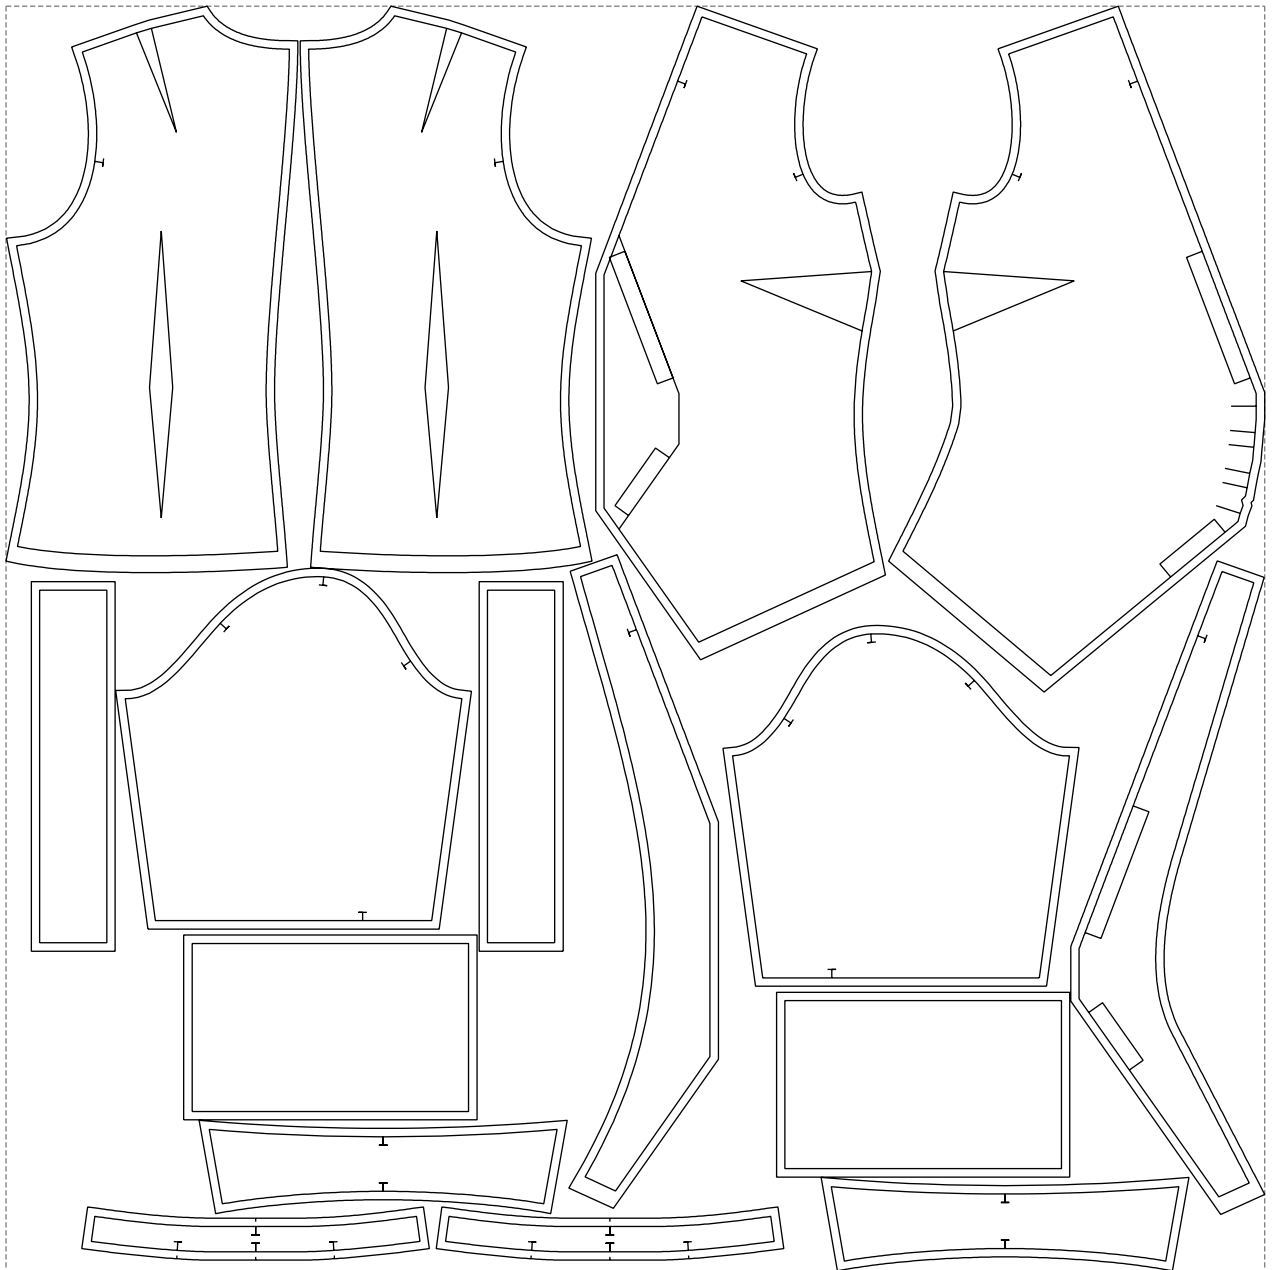

Not for print

Paper size: A4, size:1378.86 x1355.11 mm

# Example

size:1499.00 x1506.31 mm

Maneken =1 ver.0

rz\_1=170

rz\_16=116

rz\_17=100

rz\_18=98.8

rz\_19=124