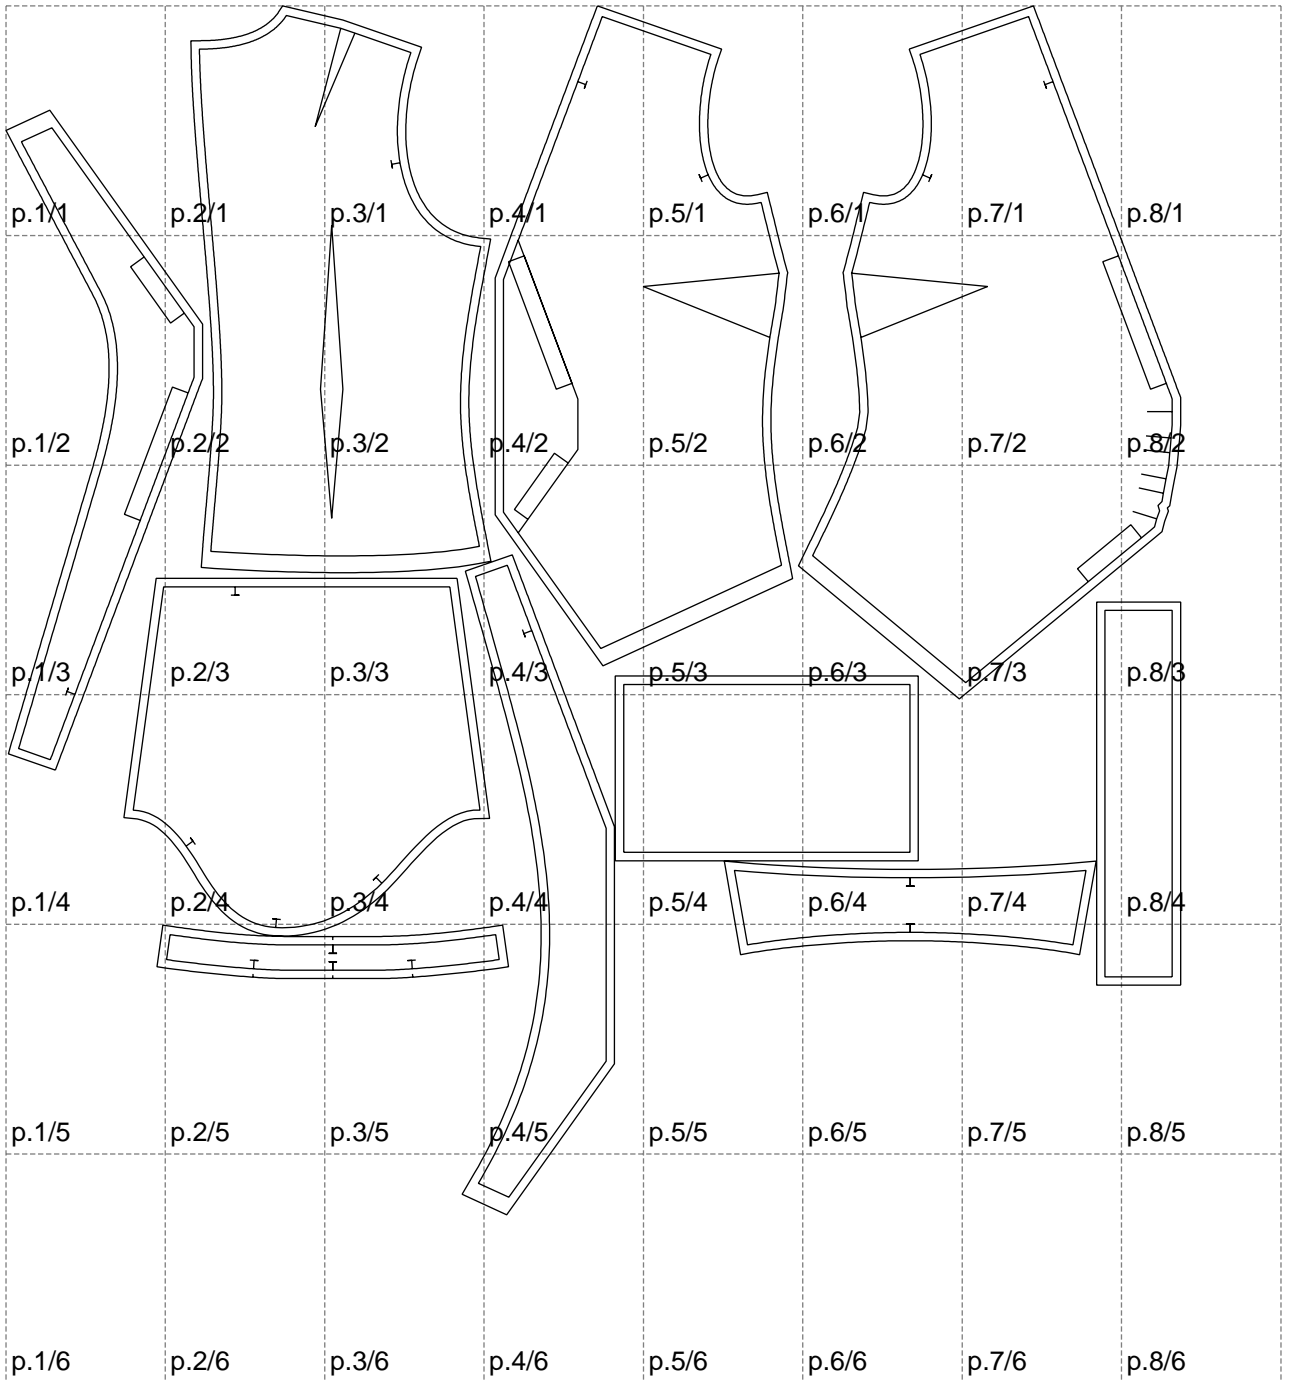

Not for print

Paper size: A4, size:1399.00 x1439.43 mm

# Example

size:1499.00 x1699.23 mm

Maneken =1 ver.0

rz\_1=170

rz\_16=120

rz\_17=104

rz\_18=103.6

rz\_19=128

rz\_20=125.1

---

. . . . .  
. . . . .  
. . . . .