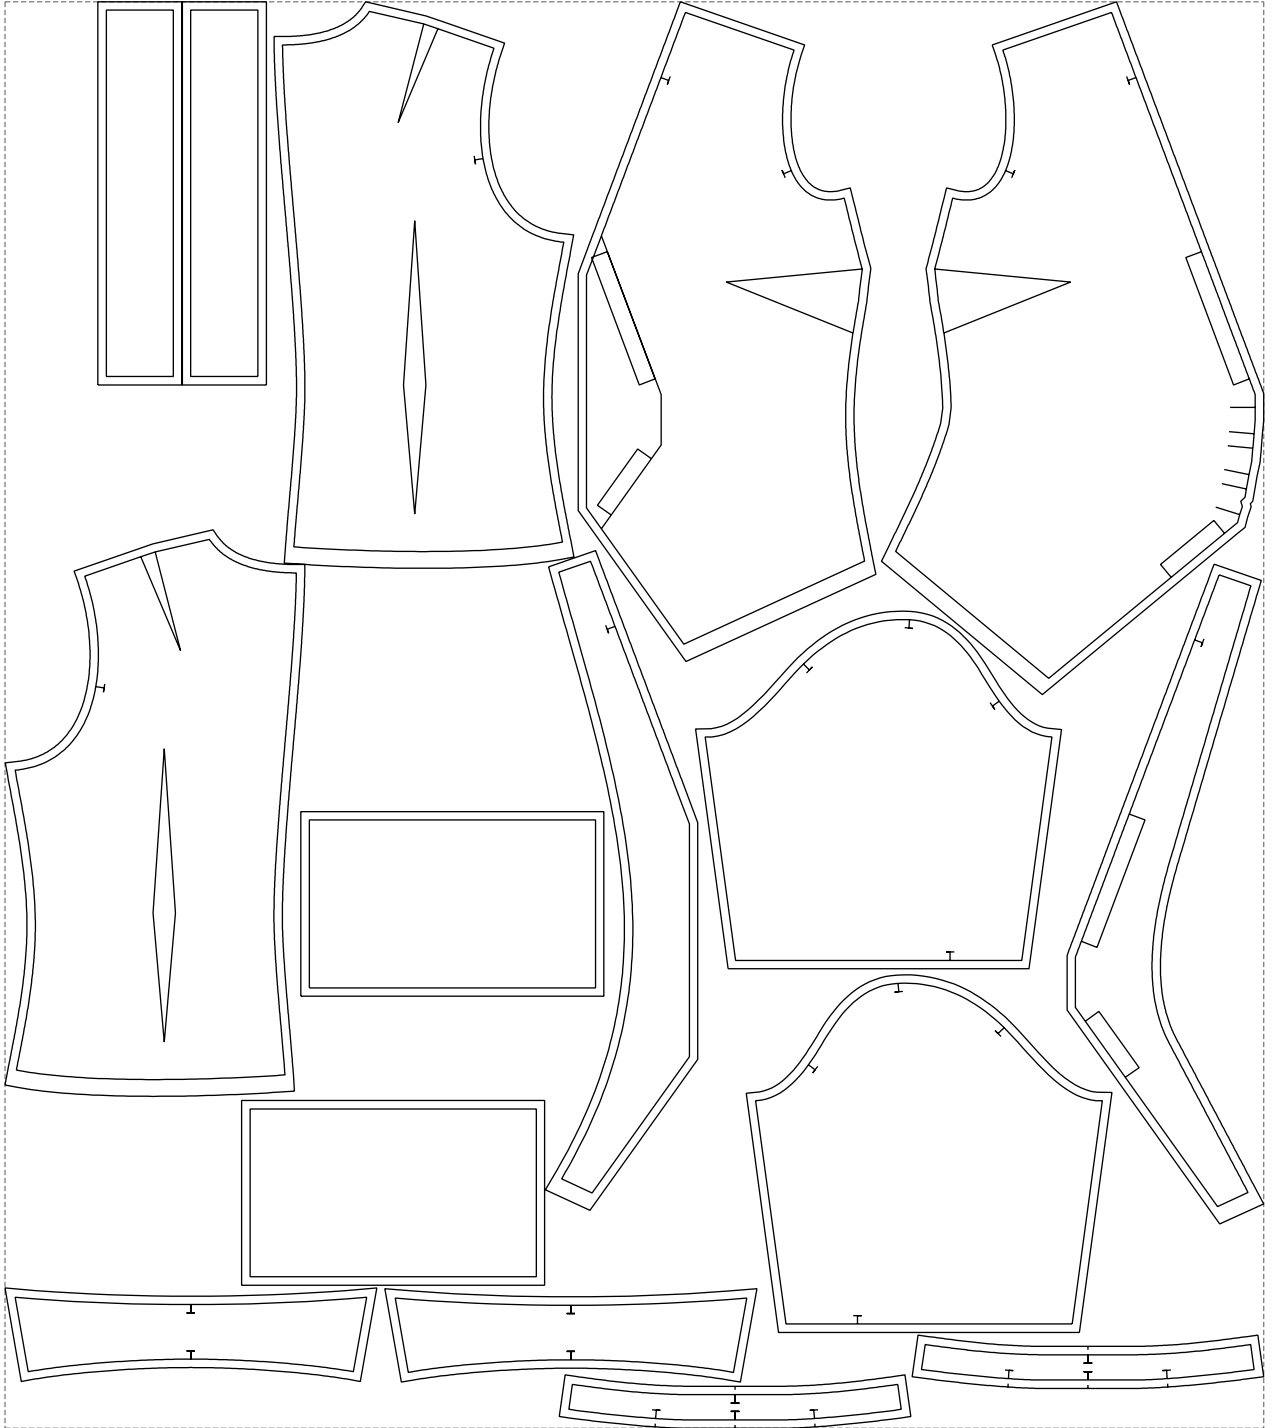

Not for print

Paper size: A4, size:1399.00 x1439.43 mm

# Example

size:1499.00 x1699.23 mm

Maneken =1 ver.0

rz\_1=170

rz\_16=120

rz\_17=104

rz\_18=103.6

rz\_19=128

rz\_20=125.1

---

. . . . .  
. . . . .  
. . . . .