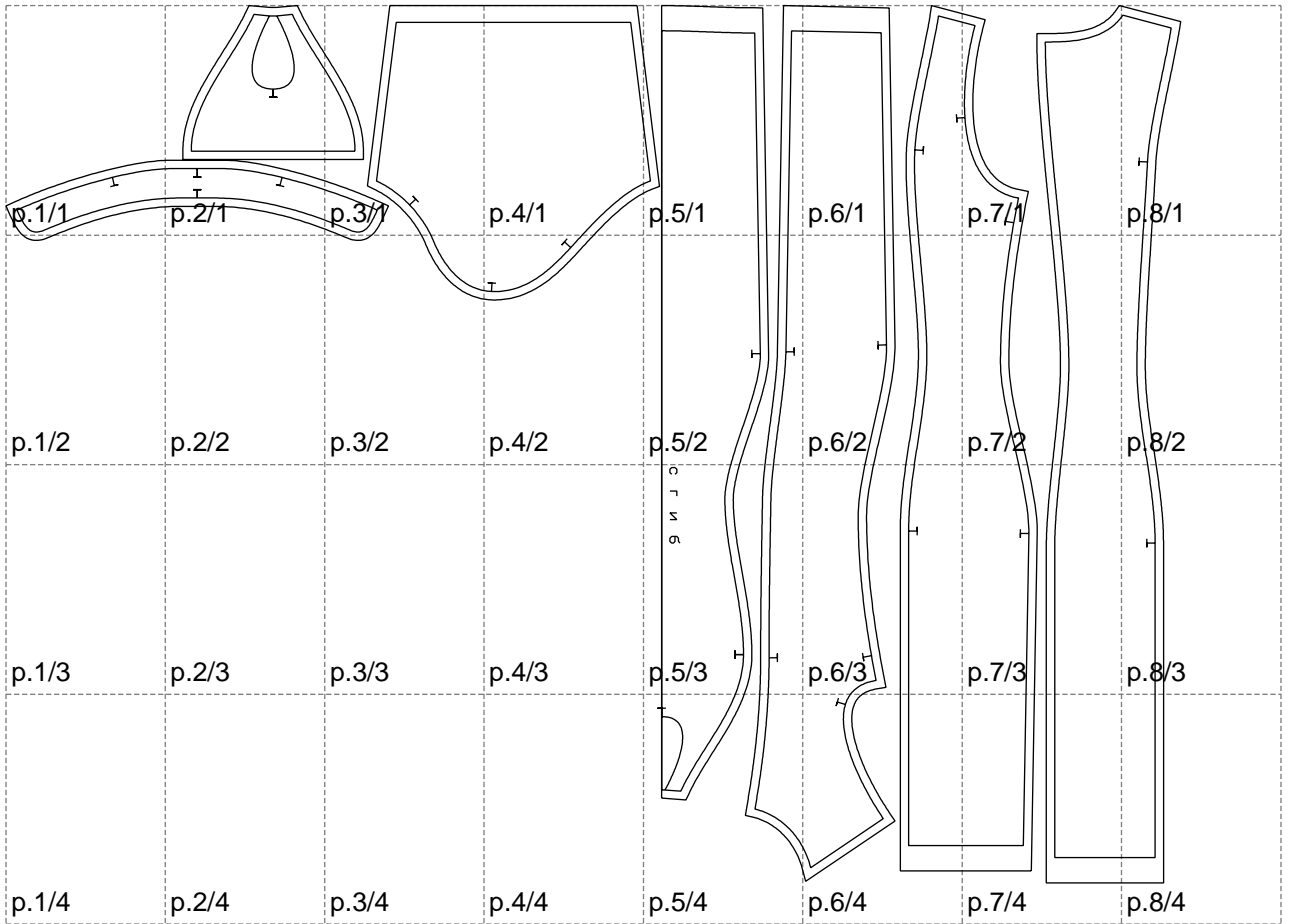

Not for print

Paper size: A4, size:1399.00 x1044.60 mm

# Example

size:340.53 x945.98 mm

Maneken =1 ver.0

rz\_1=170

rz\_16=88

rz\_17=75.6

rz\_18=67.6

rz\_19=96

rz\_20=94.6

---

. . . . .  
. . . . .  
. . . . .