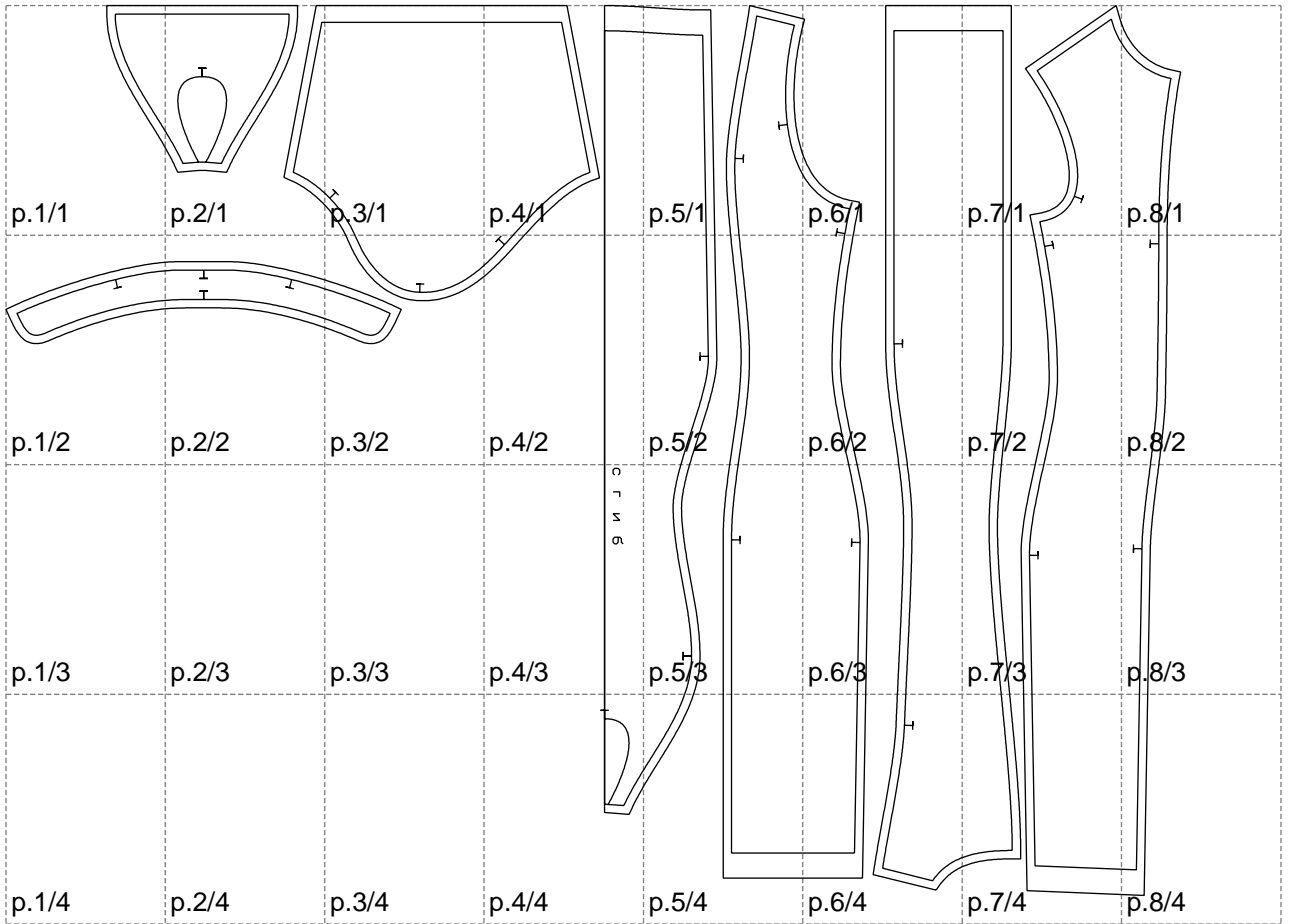

Not for print

Paper size: A4, size:1399.00 x1059.60 mm

# Example

size:362.35 x963.02 mm

Maneken =1 ver.0

rz\_1=170

rz\_16=96

rz\_17=82

rz\_18=76

rz\_19=104

rz\_20=101.8

---

. . . . .  
. . . . .  
. . . . .