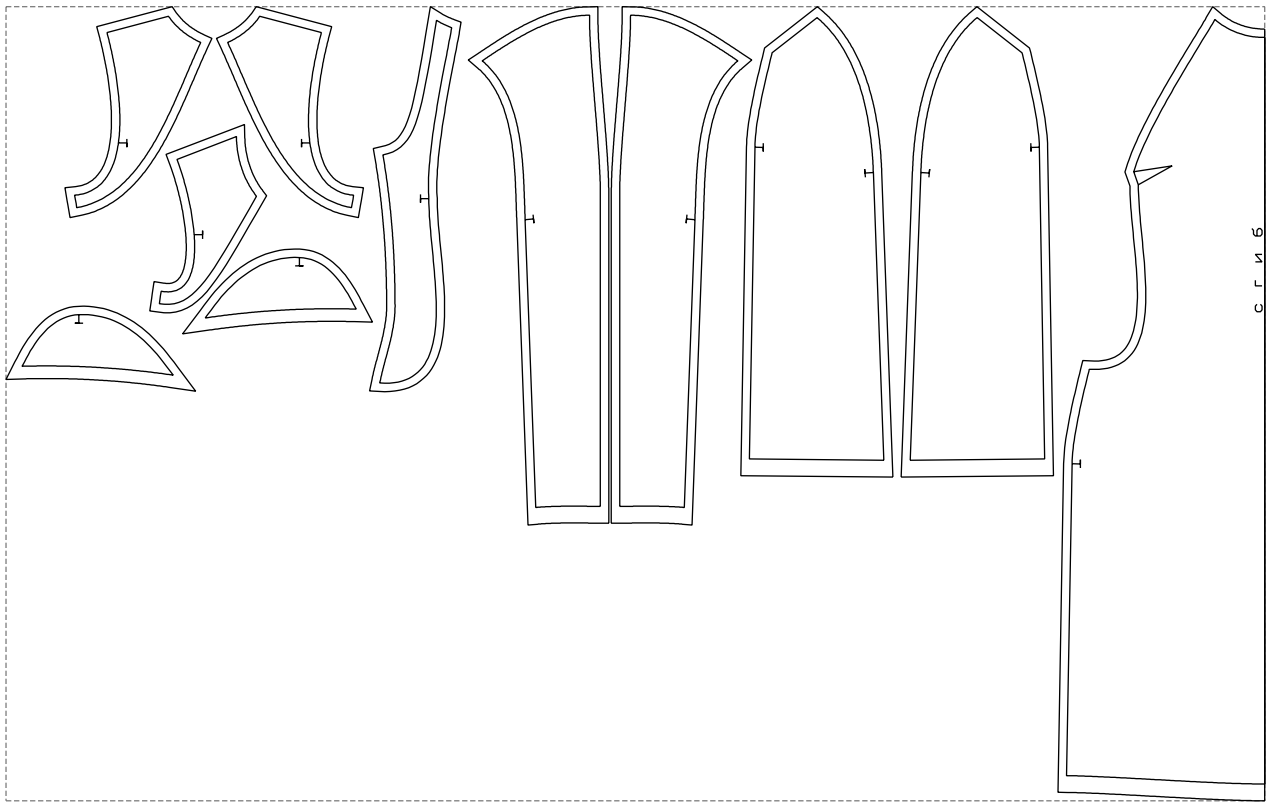

Not for print

Paper size: A4, size:1248.61 x945.82 mm

# Example

size:1499.00 x945.82 mm

Maneken =1 ver.0

rz\_1=170

rz\_16=88

rz\_17=75.6

rz\_18=67.6

rz\_19=96

rz\_20=94.6

---

. . . . .  
. . . . .  
. . . . .