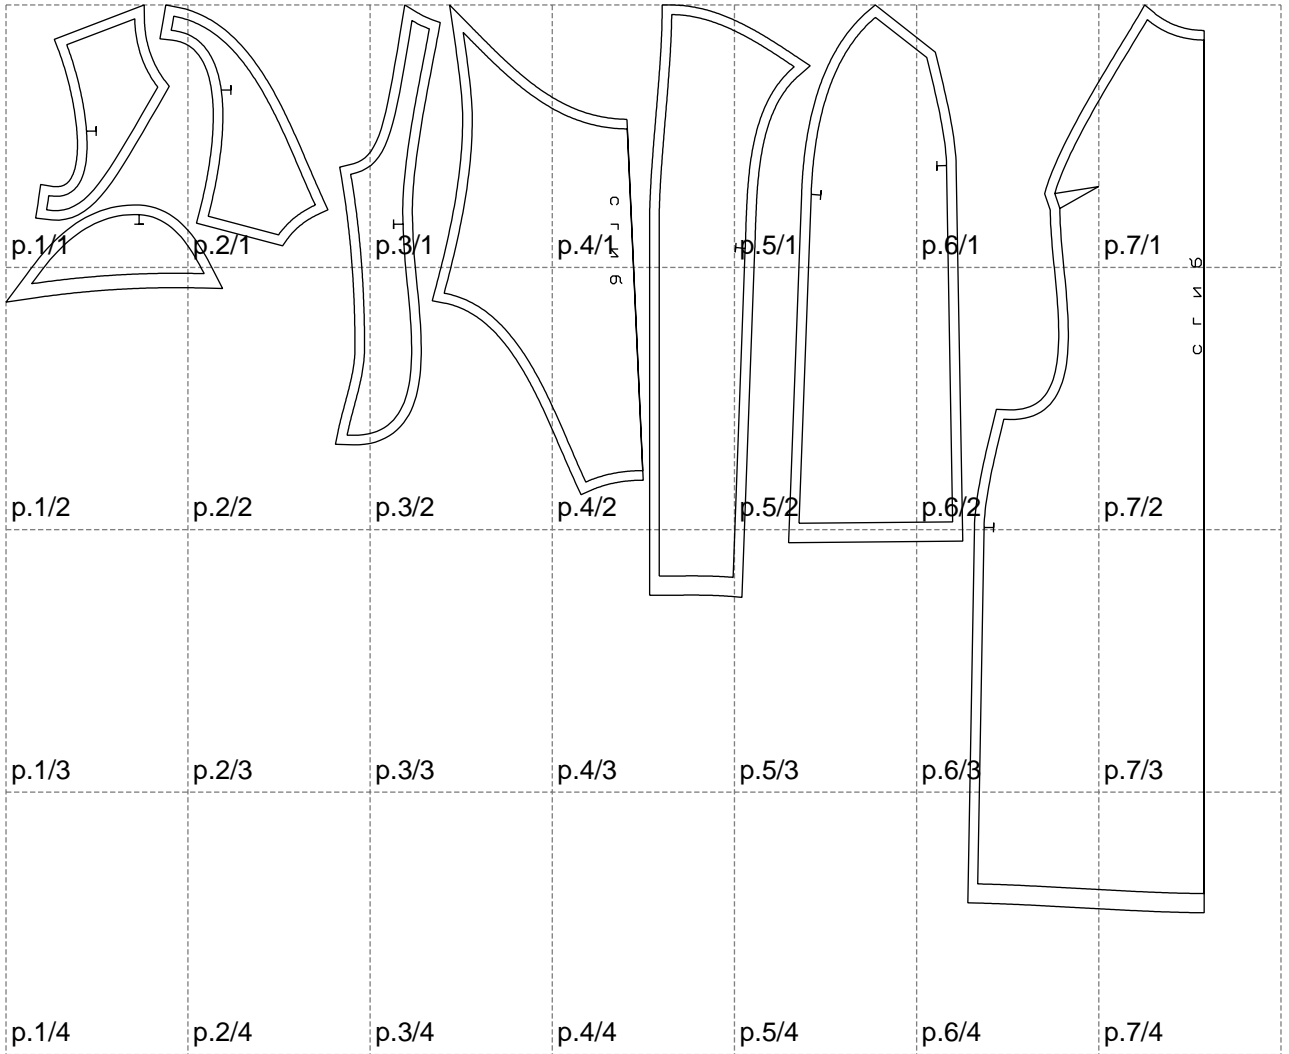

Not for print

Paper size: A4, size:1248.61 x945.82 mm

# Example

size:1499.00 x945.82 mm

Maneken =1 ver.0

rz\_1=170

rz\_16=88

rz\_17=75.6

rz\_18=67.6

rz\_19=96

rz\_20=94.6

---

. . . . .  
. . . . .  
. . . . .