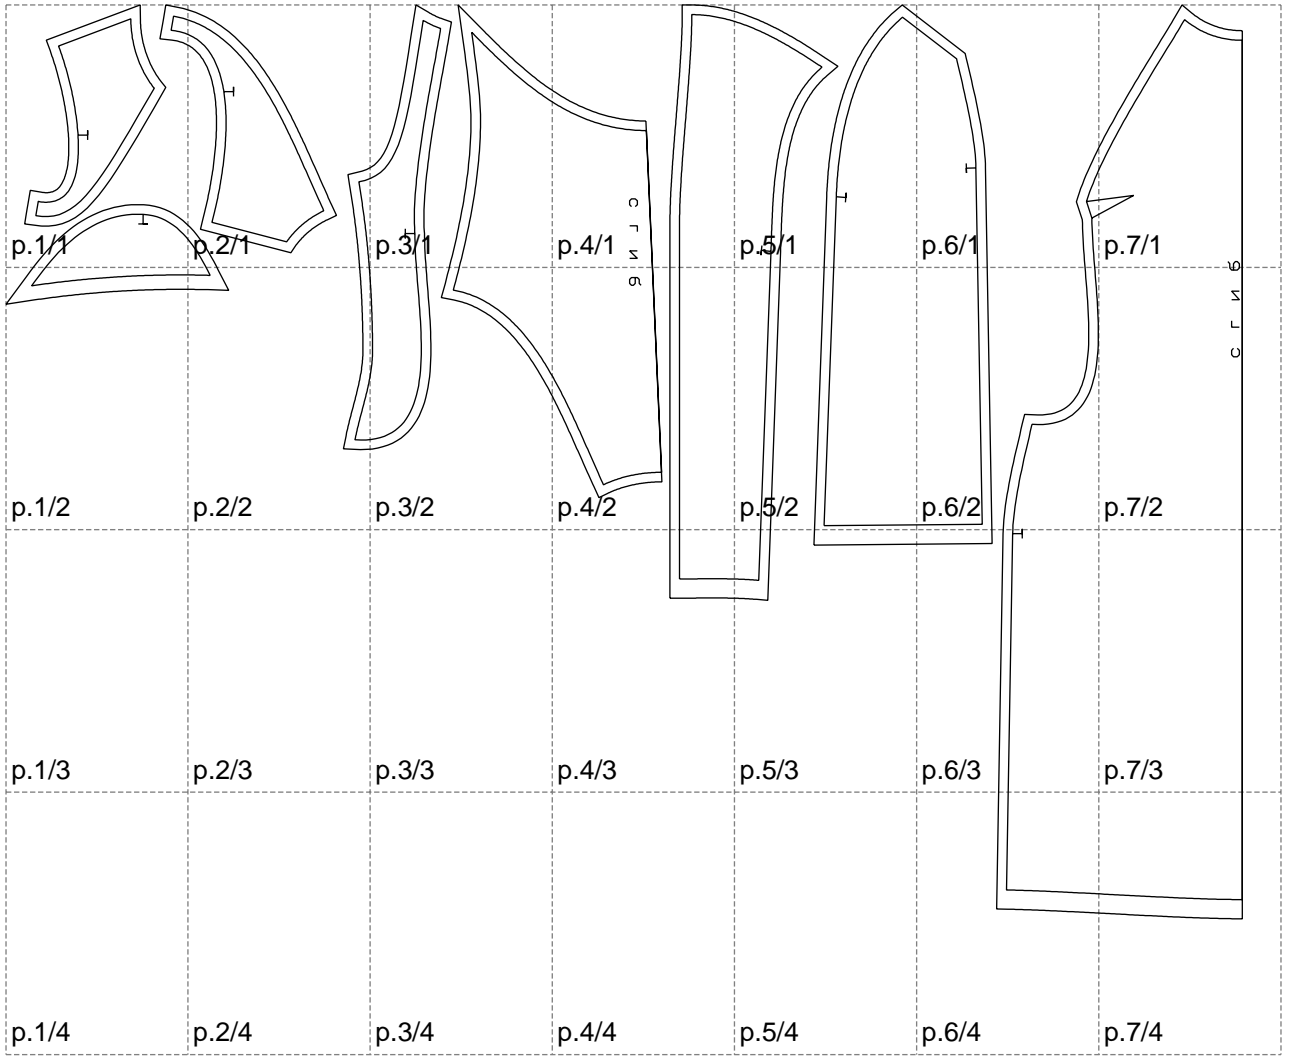

Not for print

Paper size: A4, size:1288.35 x952.13 mm

# Example

size:1478.92 x952.13 mm

Maneken =1 ver.0

rz\_1=170

rz\_16=92

rz\_17=78.8

rz\_18=71.8

rz\_19=100

rz\_20=98.1

---

. . . . .  
. . . . .  
. . . . .