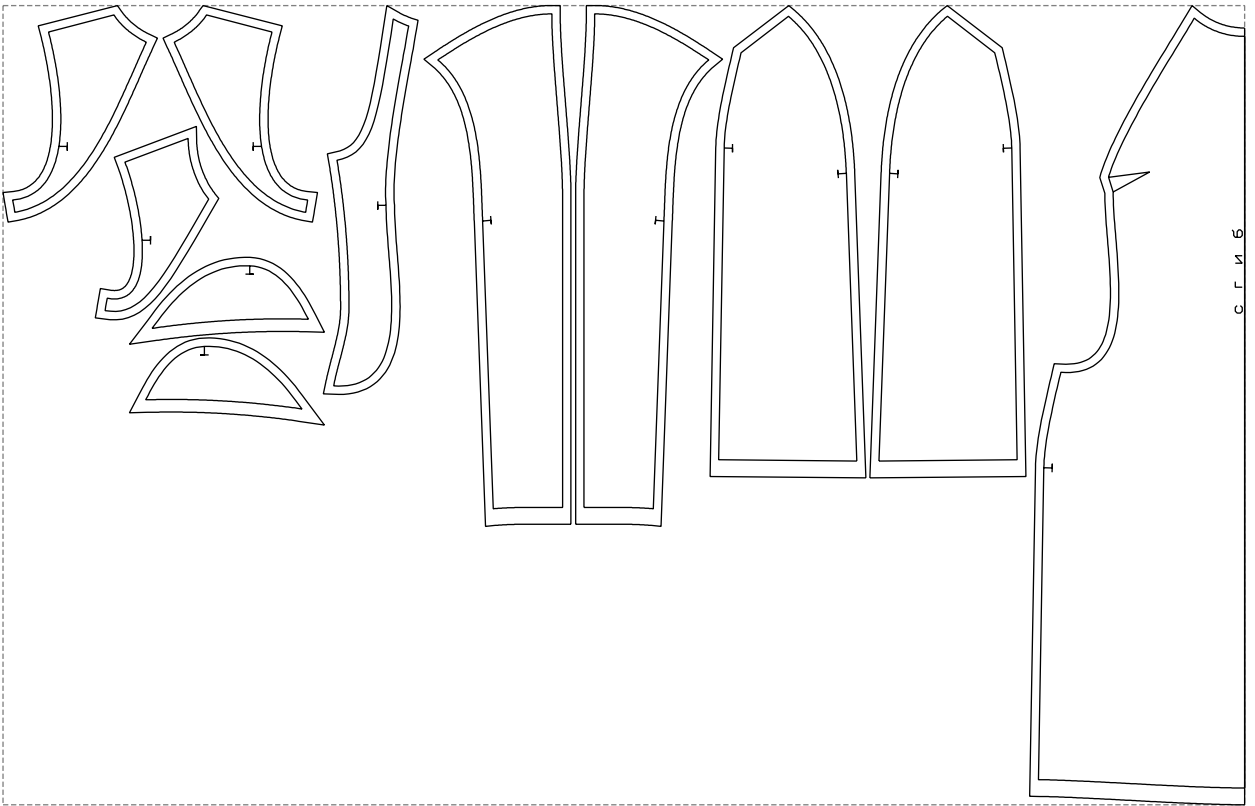

Not for print

Paper size: A4, size:1288.35 x952.13 mm

# Example

size:1478.92 x952.13 mm

Maneken =1 ver.0

rz\_1=170

rz\_16=92

rz\_17=78.8

rz\_18=71.8

rz\_19=100

rz\_20=98.1

---

. . . . .  
. . . . .  
. . . . .