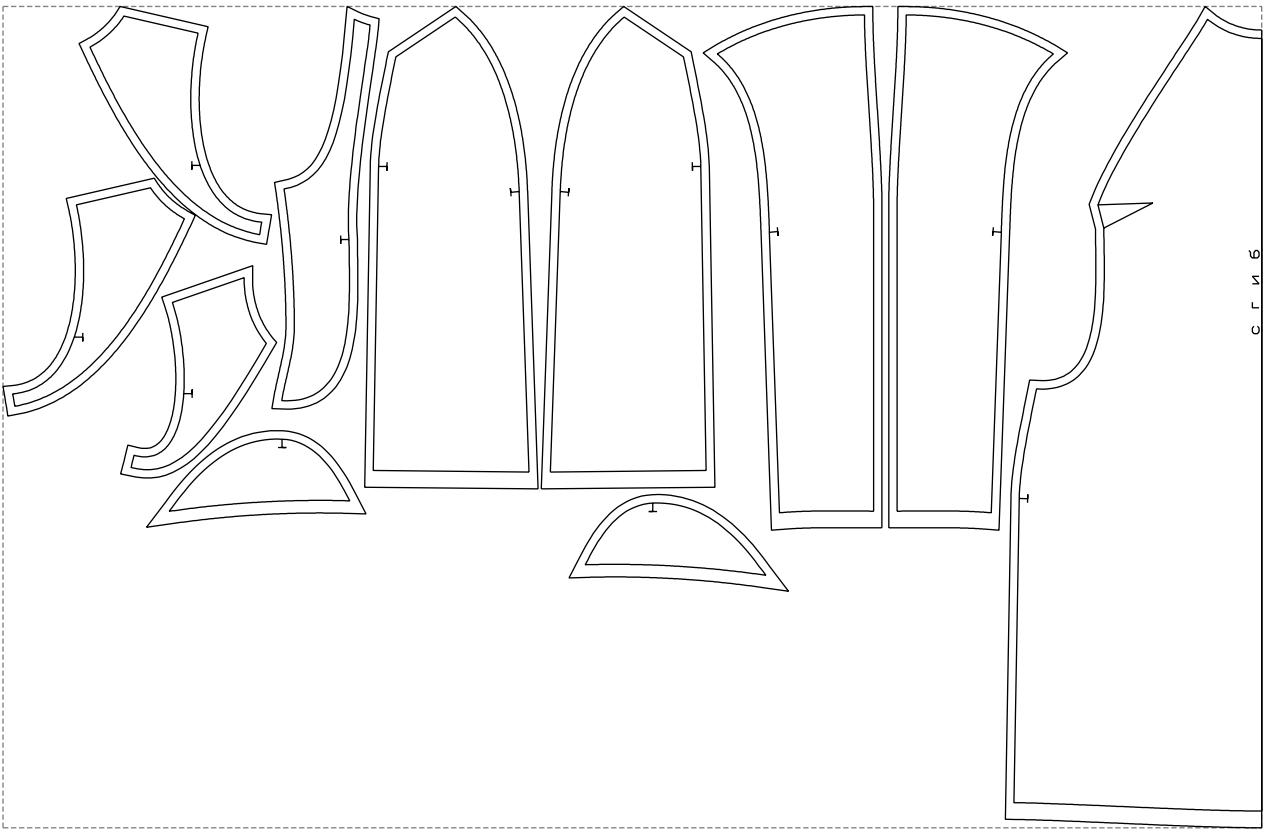

Not for print

Paper size: A4, size:1399.00 x978.22 mm

# Example

size:1499.00 x978.22 mm

Maneken =1 ver.0

rz\_1=170

rz\_16=112

rz\_17=96.2

rz\_18=94

rz\_19=120