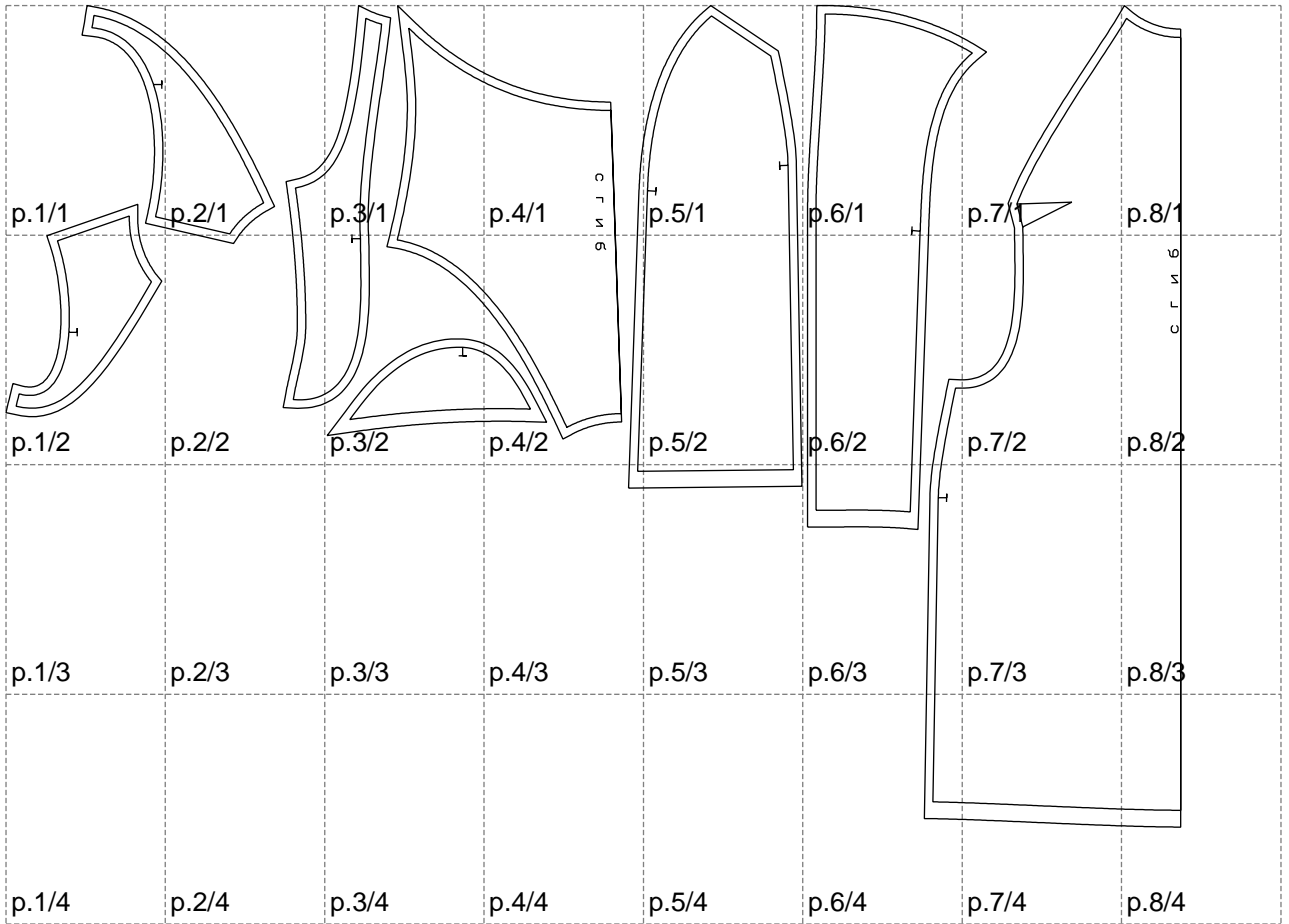

Not for print

Paper size: A4, size:1399.00 x978.22 mm

# Example

size:1499.00 x978.22 mm

Maneken =1 ver.0

rz\_1=170

rz\_16=112

rz\_17=96.2

rz\_18=94

rz\_19=120

rz\_20=117

---

. . . . .  
. . . . .  
. . . . .