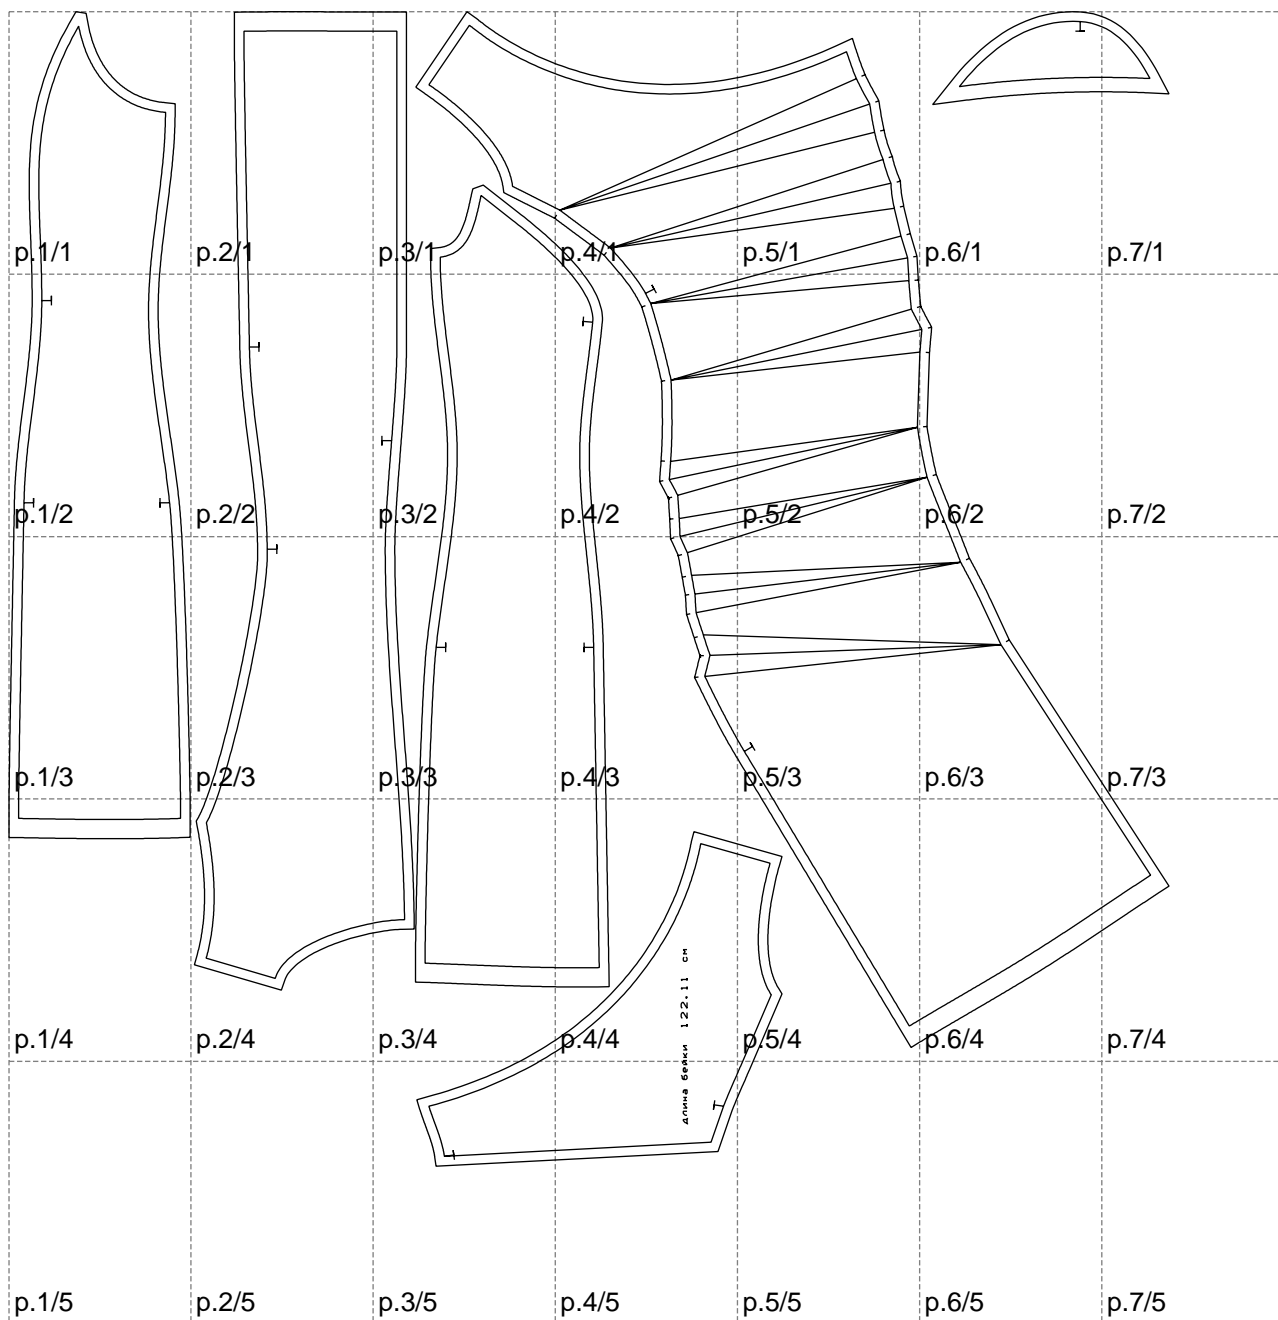

Not for print

Paper size: A4, size:1208.99 x1202.95 mm

# Example

size:1429.00 x1704.49 mm

Maneken =1 ver.0

rz\_1=170

rz\_16=112

rz\_17=96.2

rz\_18=94

rz\_19=120

rz\_20=117

---

. . . . .  
. . . . .  
. . . . .