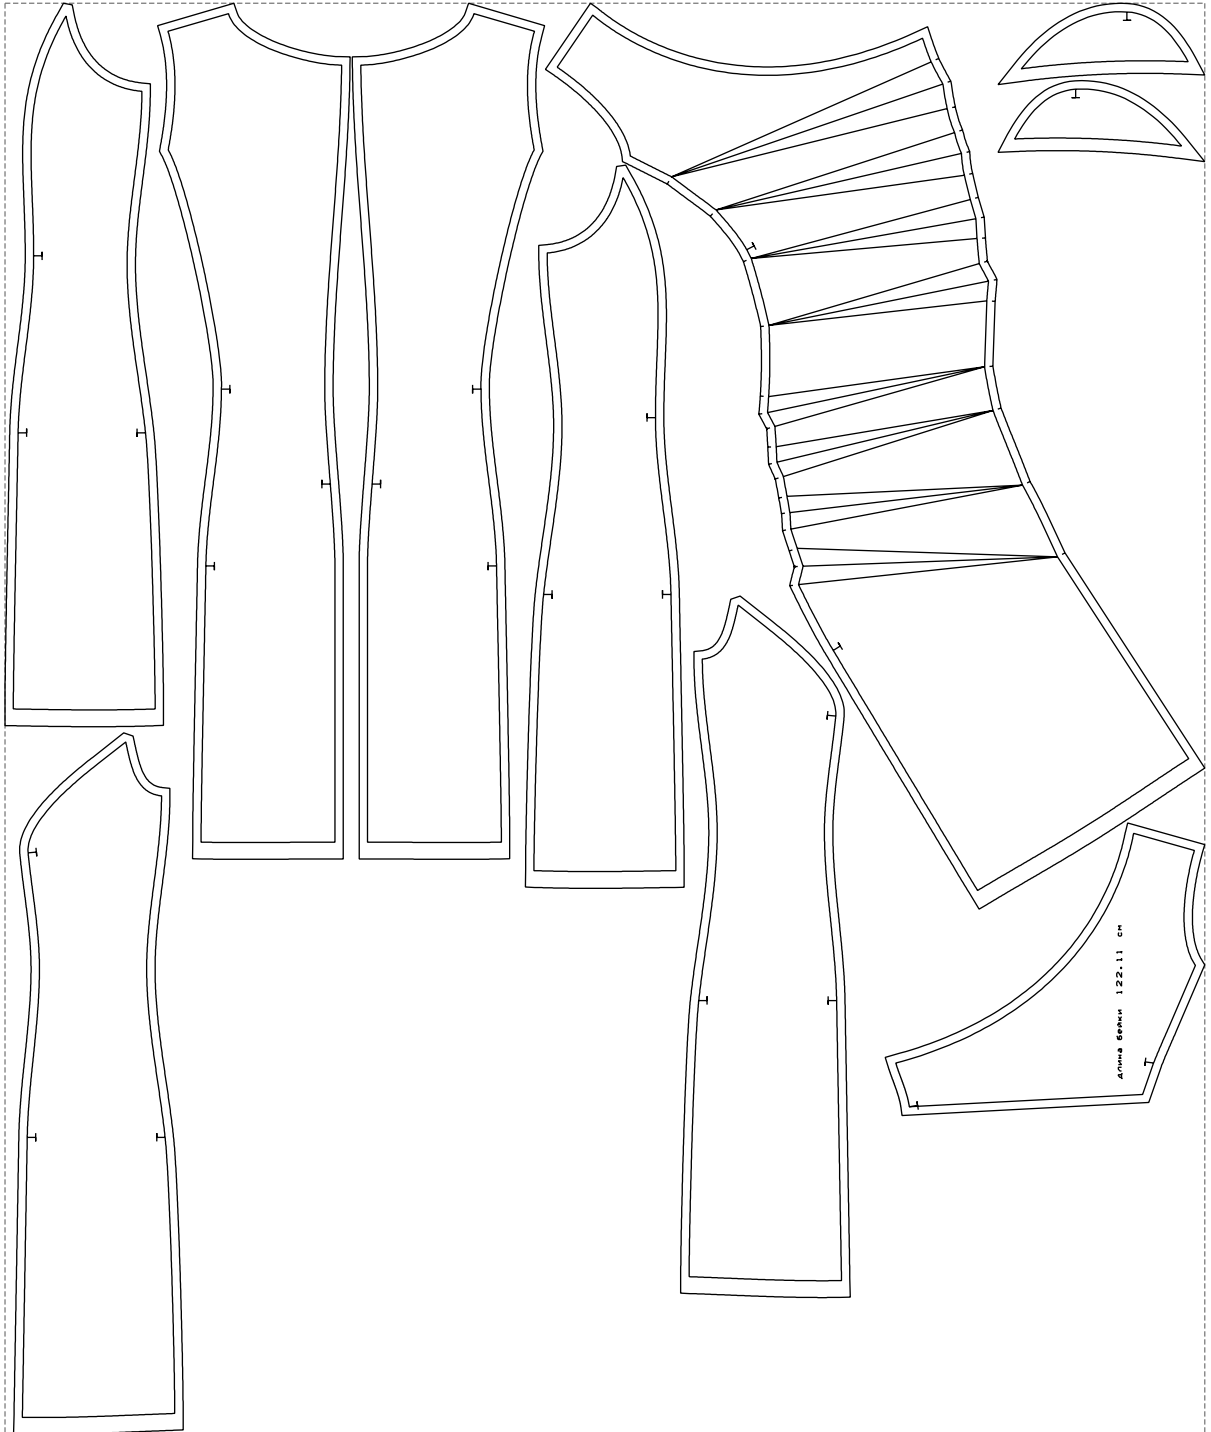

Not for print

Paper size: A4, size:1208.99 x1202.95 mm

# Example

size:1429.00 x1704.49 mm

Maneken =1 ver.0

rz\_1=170

rz\_16=112

rz\_17=96.2

rz\_18=94

rz\_19=120