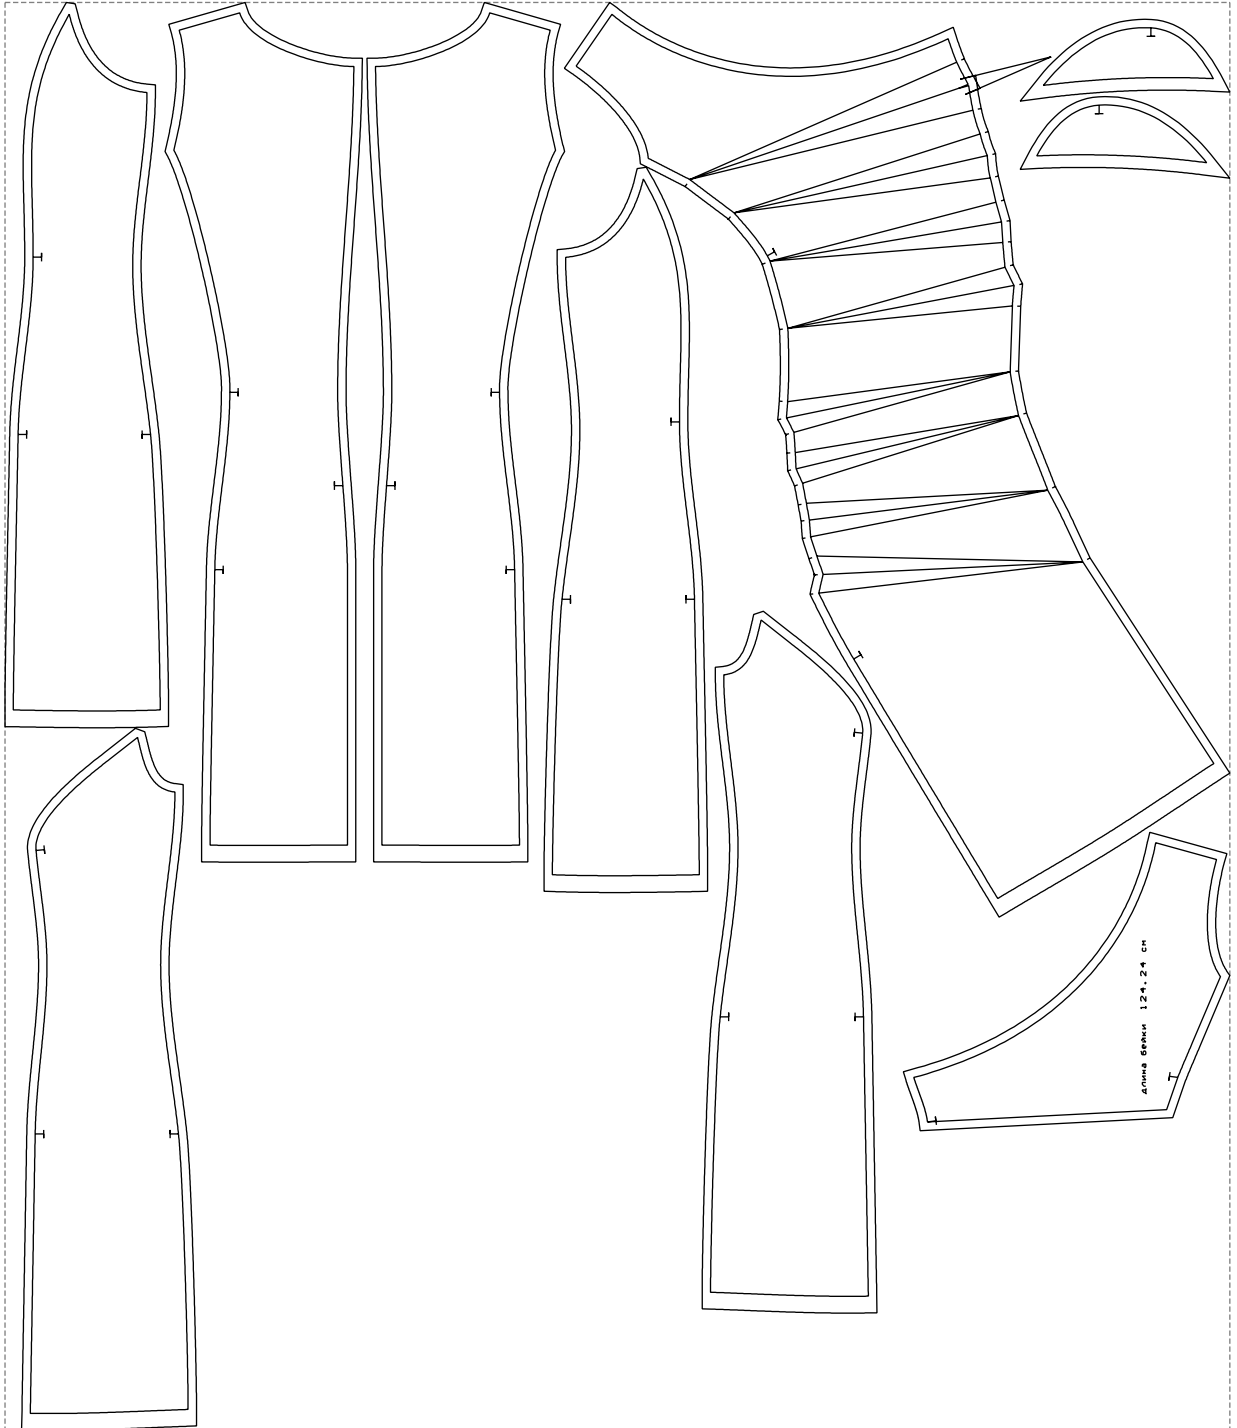

# Example

size:1458.88 x1700.75 mm

Maneken =1 ver.0

rz\_1=170

rz\_16=116

rz\_17=100

rz\_18=98.8

rz\_19=124