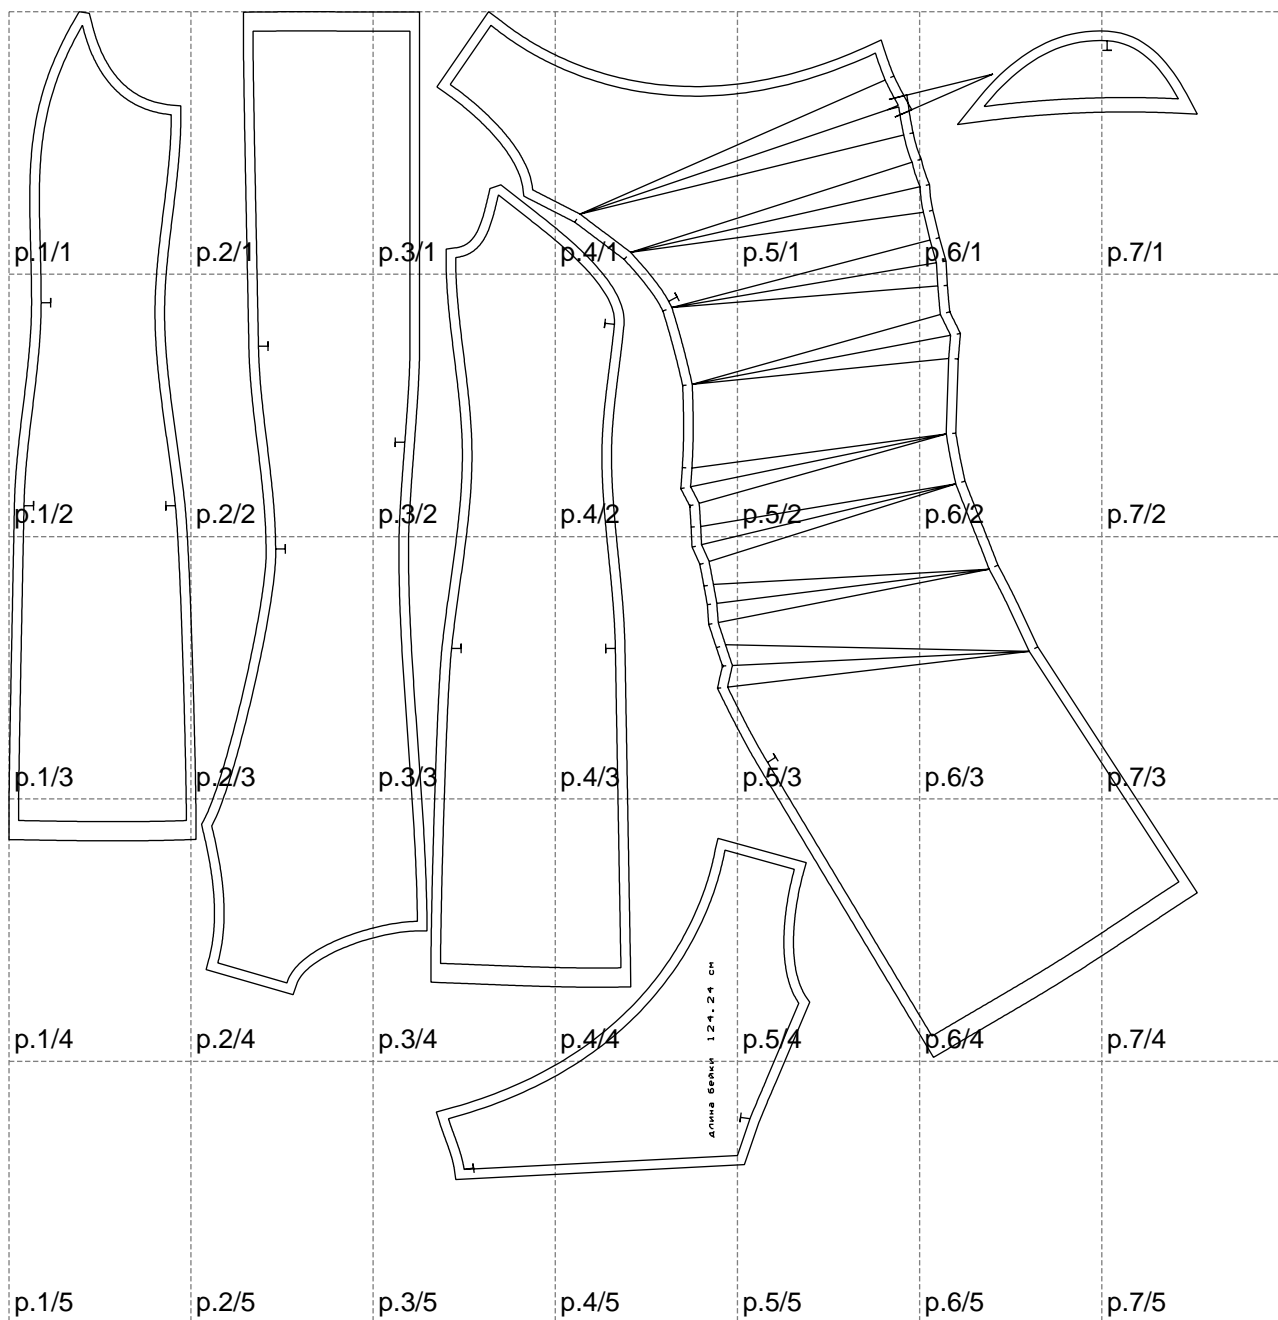

Not for print

Paper size: A4, size:1238.46 x1216.75 mm

# Example

size:1458.88 x1700.75 mm

Maneken =1 ver.0

rz\_1=170

rz\_16=116

rz\_17=100

rz\_18=98.8

rz\_19=124

rz\_20=121

---

. . . . .  
. . . . .  
. . . . .