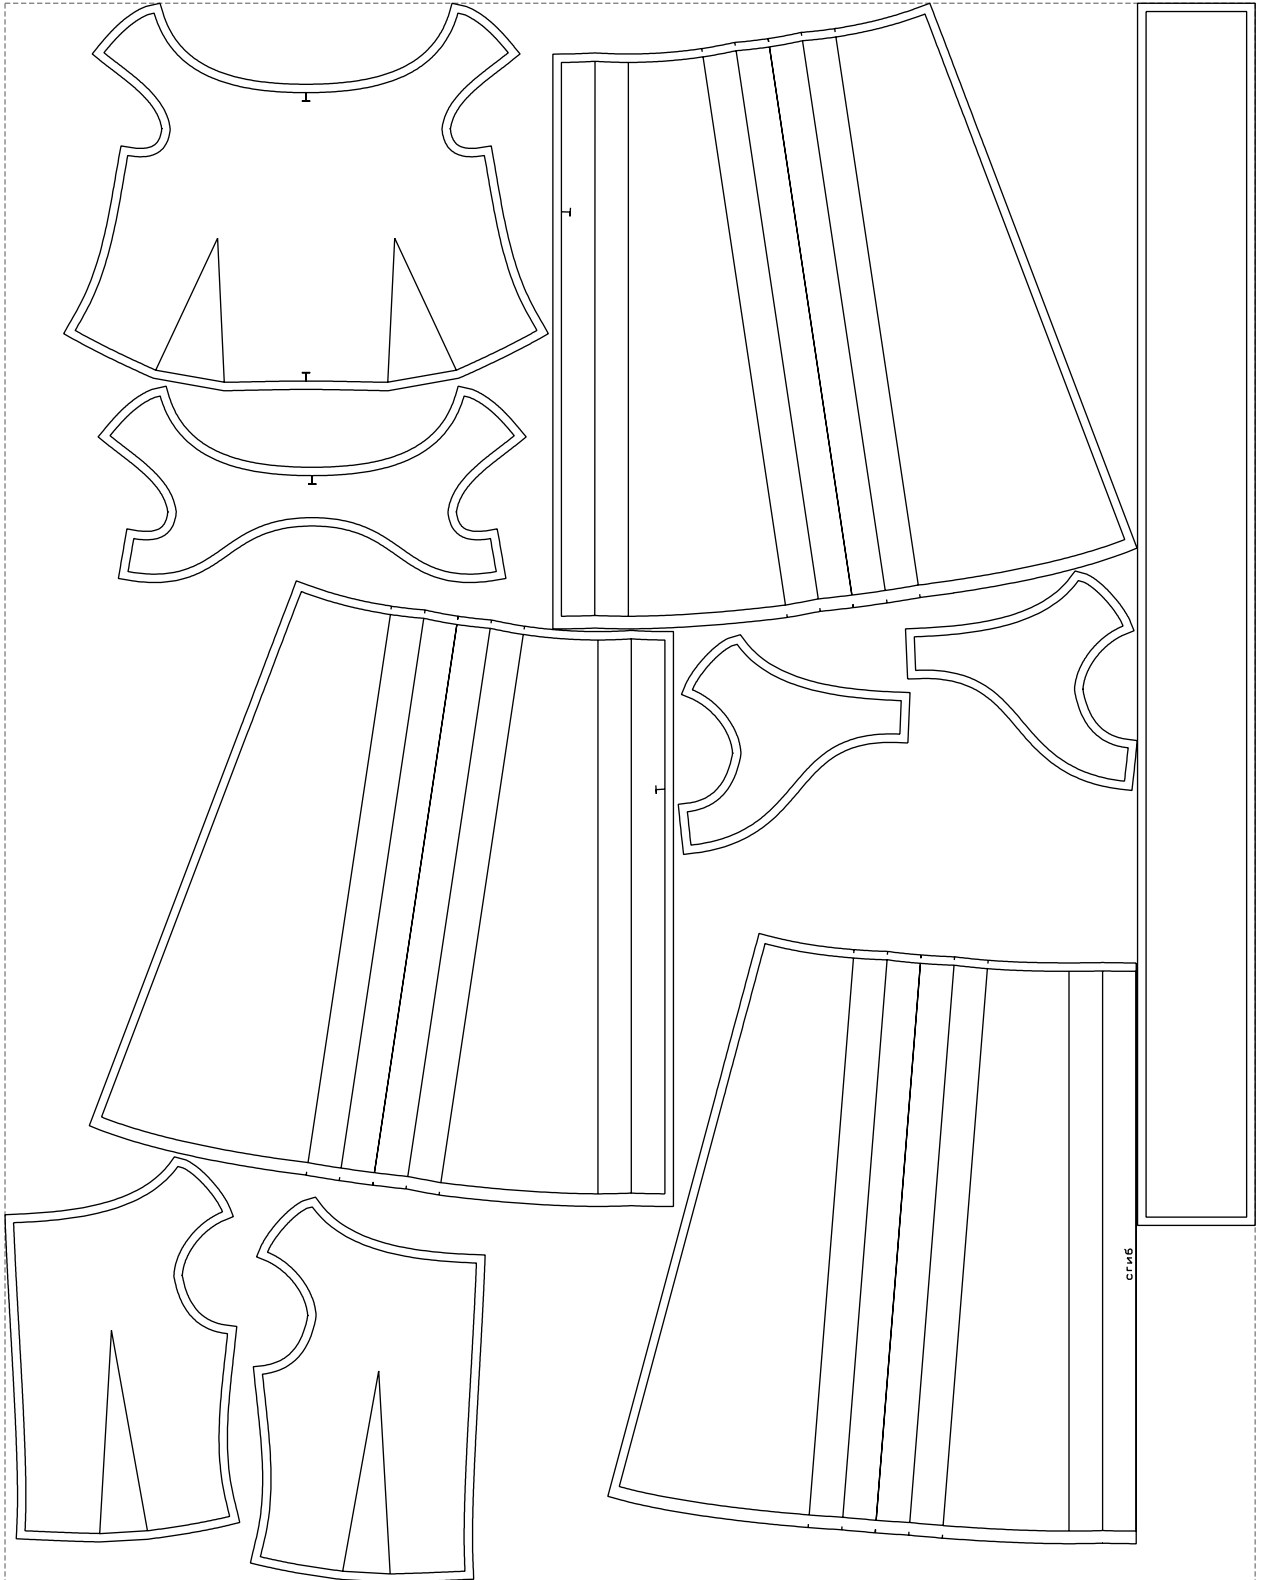

Not for print

Paper size: A4, size:1399.00 x1456.00 mm

# Example

size:1488.92 x1880.99 mm

Maneken =1 ver.0

rz\_1=170

rz\_16=92

rz\_17=78.8

rz\_18=71.8

rz\_19=100

rz\_20=98.1

---

. . . . .  
. . . . .  
. . . . .