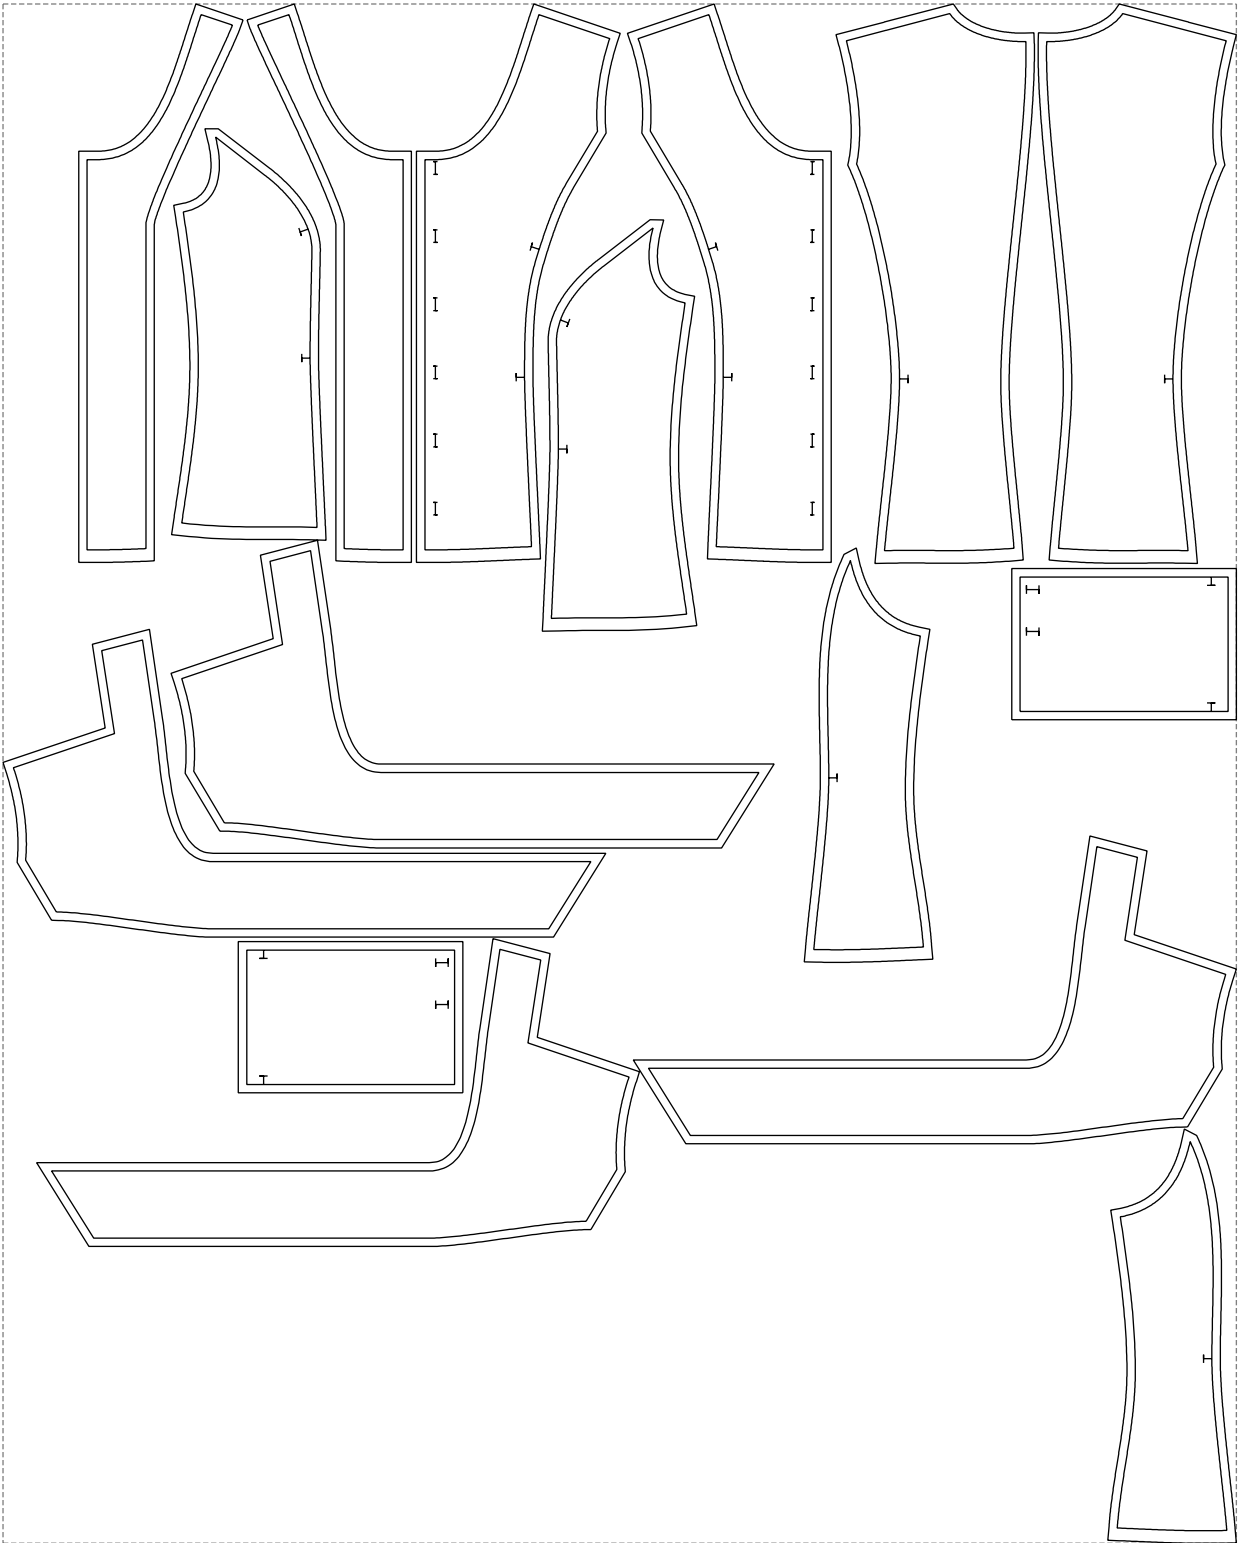

Not for print

Paper size: A4, size:1388.95 x772.02 mm

# Example

size:1468.97 x1833.58 mm

Maneken =1 ver.0

rz\_1=170

rz\_16=100

rz\_17=85.4

rz\_18=80.2

rz\_19=108

rz\_20=105.4

---

. . . . .  
. . . . .  
. . . . .