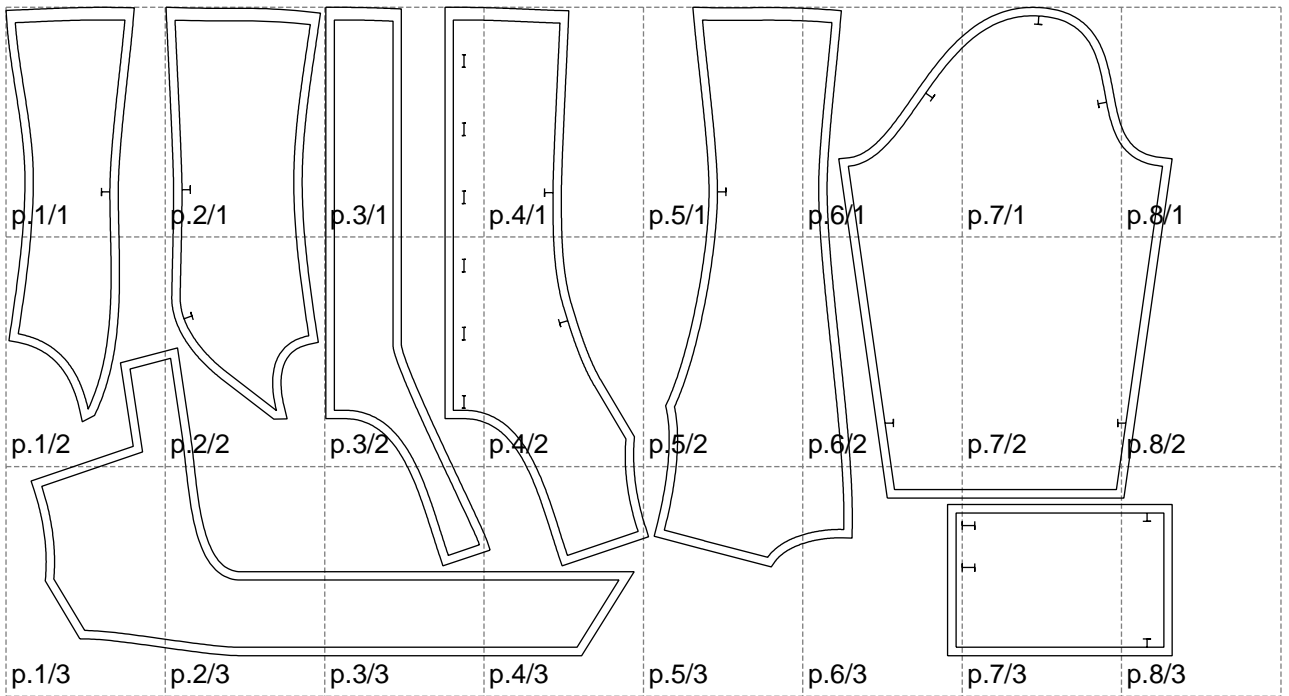

Not for print

Paper size: A4, size:1388.95 x772.02 mm

# Example

size:1468.97 x1833.58 mm

Maneken =1 ver.0

rz\_1=170

rz\_16=100

rz\_17=85.4

rz\_18=80.2

rz\_19=108

rz\_20=105.4

---

. . . . .  
. . . . .  
. . . . .