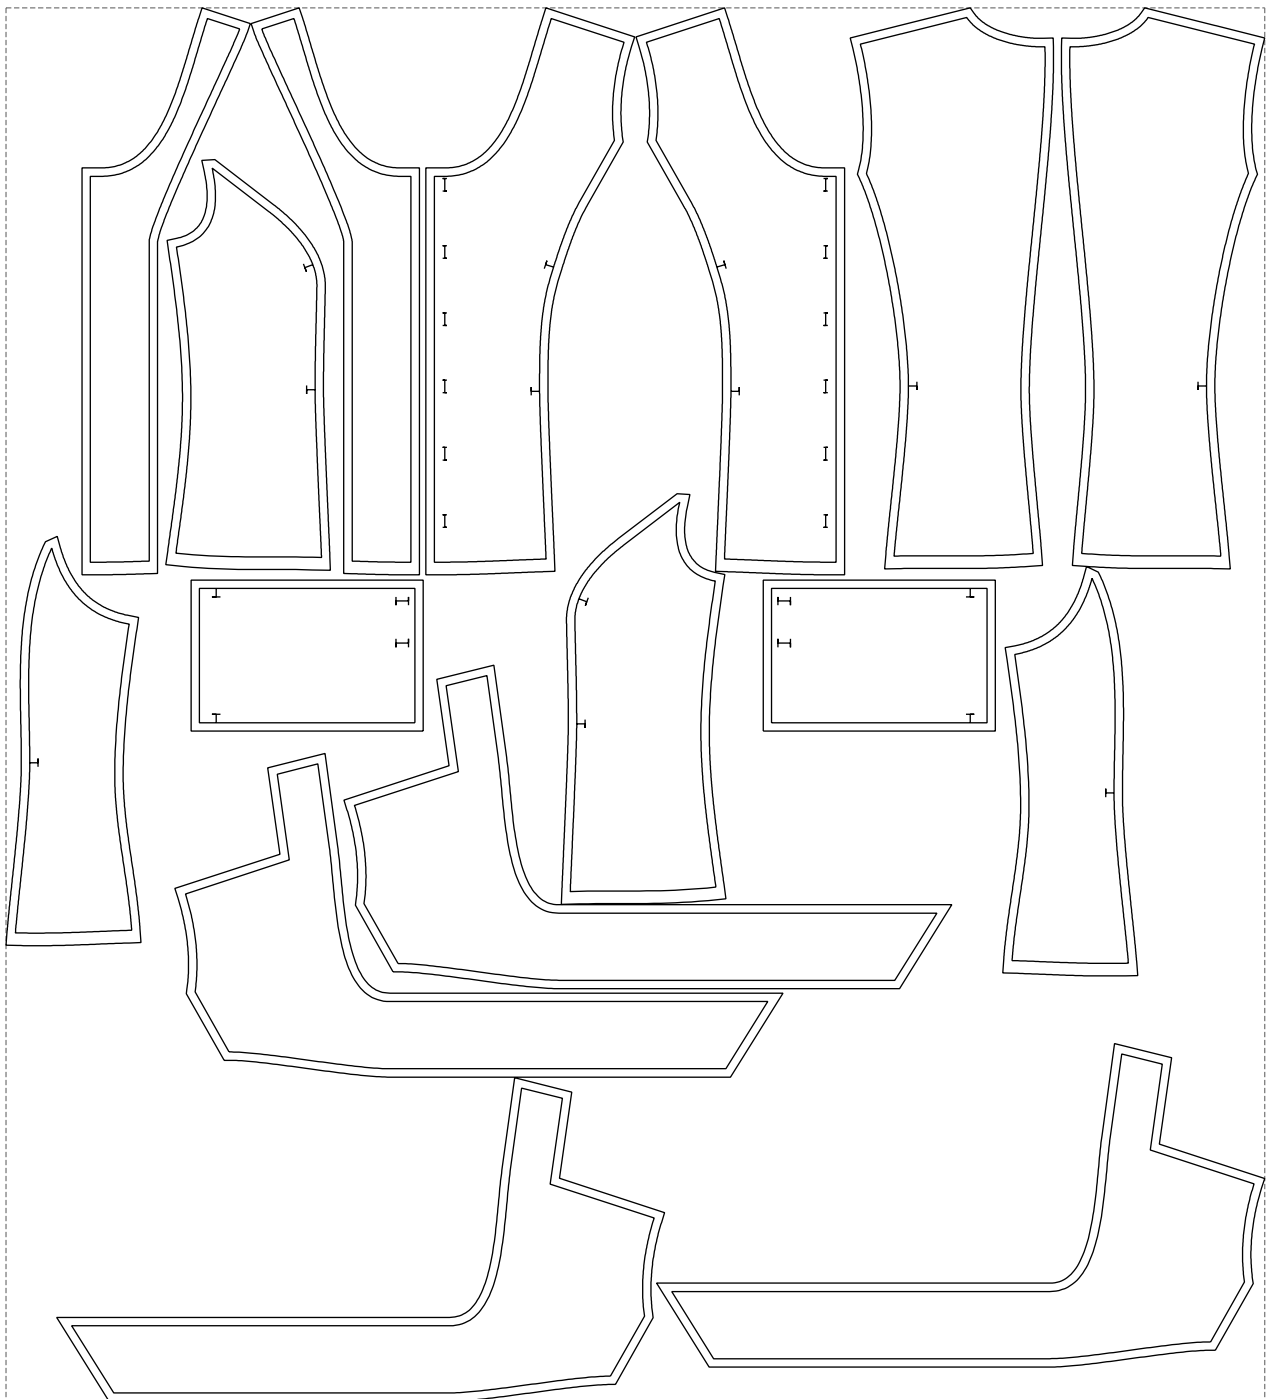

Not for print

Paper size: A4, size:1399.00 x1074.16 mm

# Example

size:1499.00 x1659.81 mm

Maneken =1 ver.0

rz\_1=170

rz\_16=108

rz\_17=92.5

rz\_18=89.2

rz\_19=116

rz\_20=113

---

. . . . .  
. . . . .  
. . . . .