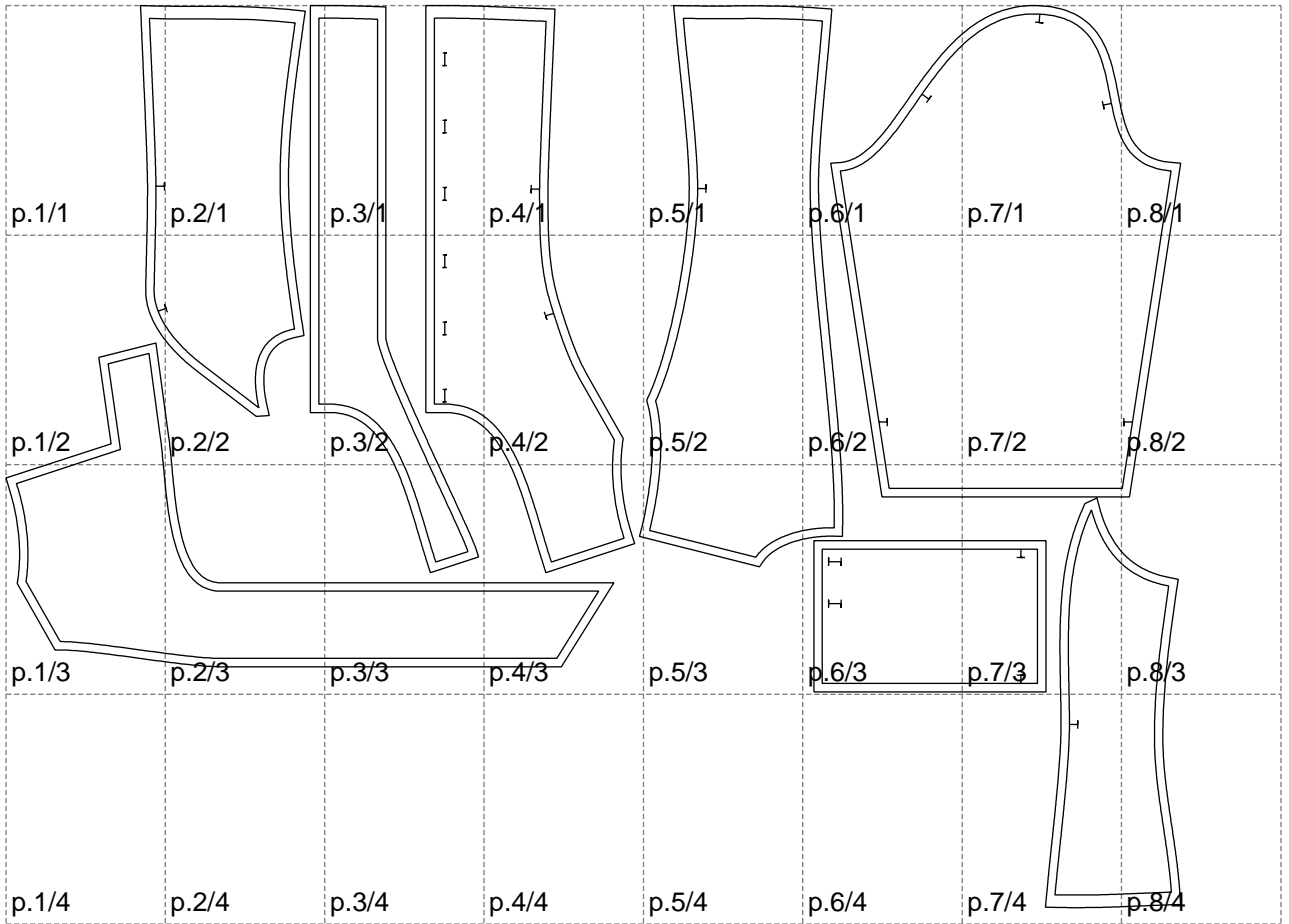

Not for print

Paper size: A4, size:1399.00 x1074.16 mm

# Example

size:1499.00 x1659.81 mm

Maneken =1 ver.0

rz\_1=170

rz\_16=108

rz\_17=92.5

rz\_18=89.2

rz\_19=116

rz\_20=113

---

. . . . .  
. . . . .  
. . . . .