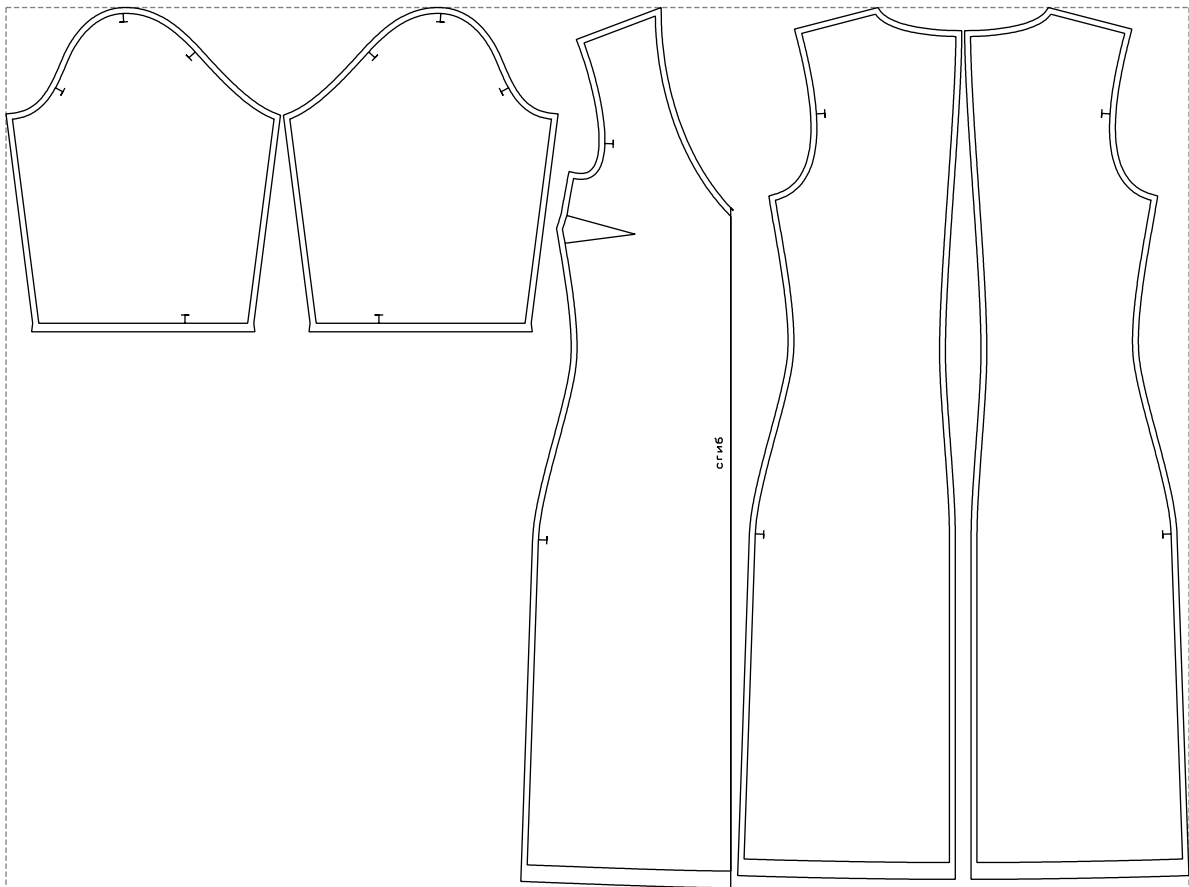

Not for print

Paper size: A4, size:1268.52 x1048.50 mm

Example

size:1408.84 x1048.50 mm

Maneken =1 ver.0

rz_1=170

rz_16=92

rz_17=78.8

rz_18=71.8

rz_19=100

rz_20=98.1

.
.
.