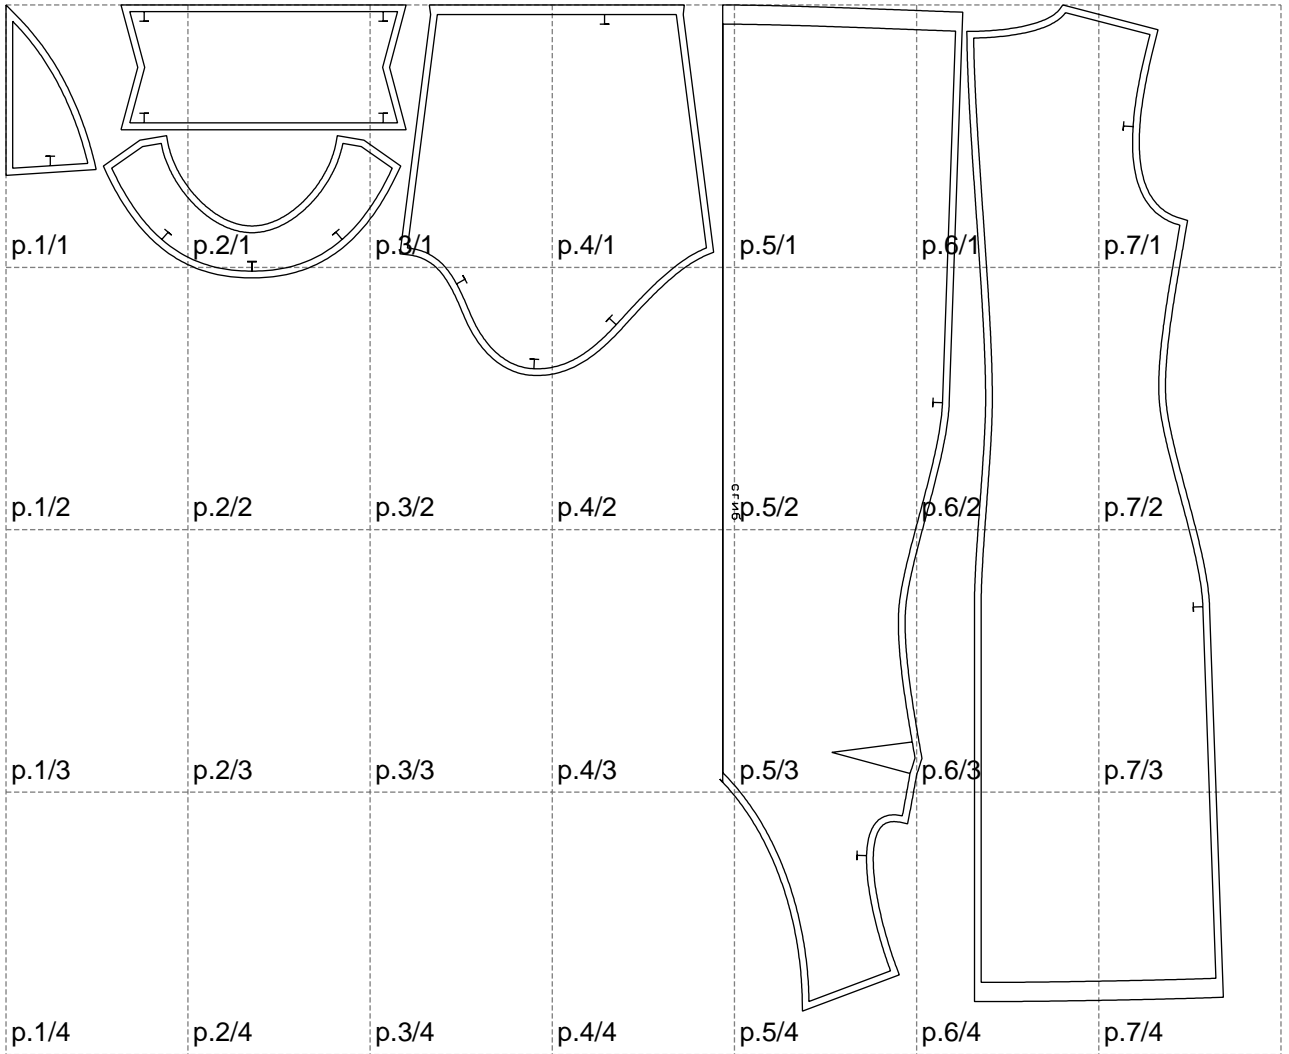

Not for print

Paper size: A4, size:1268.52 x1048.50 mm

Example

size:1408.84 x1048.50 mm

Maneken =1 ver.0

rz_1=170

rz_16=92

rz_17=78.8

rz_18=71.8

rz_19=100

rz_20=98.1

.
.
.