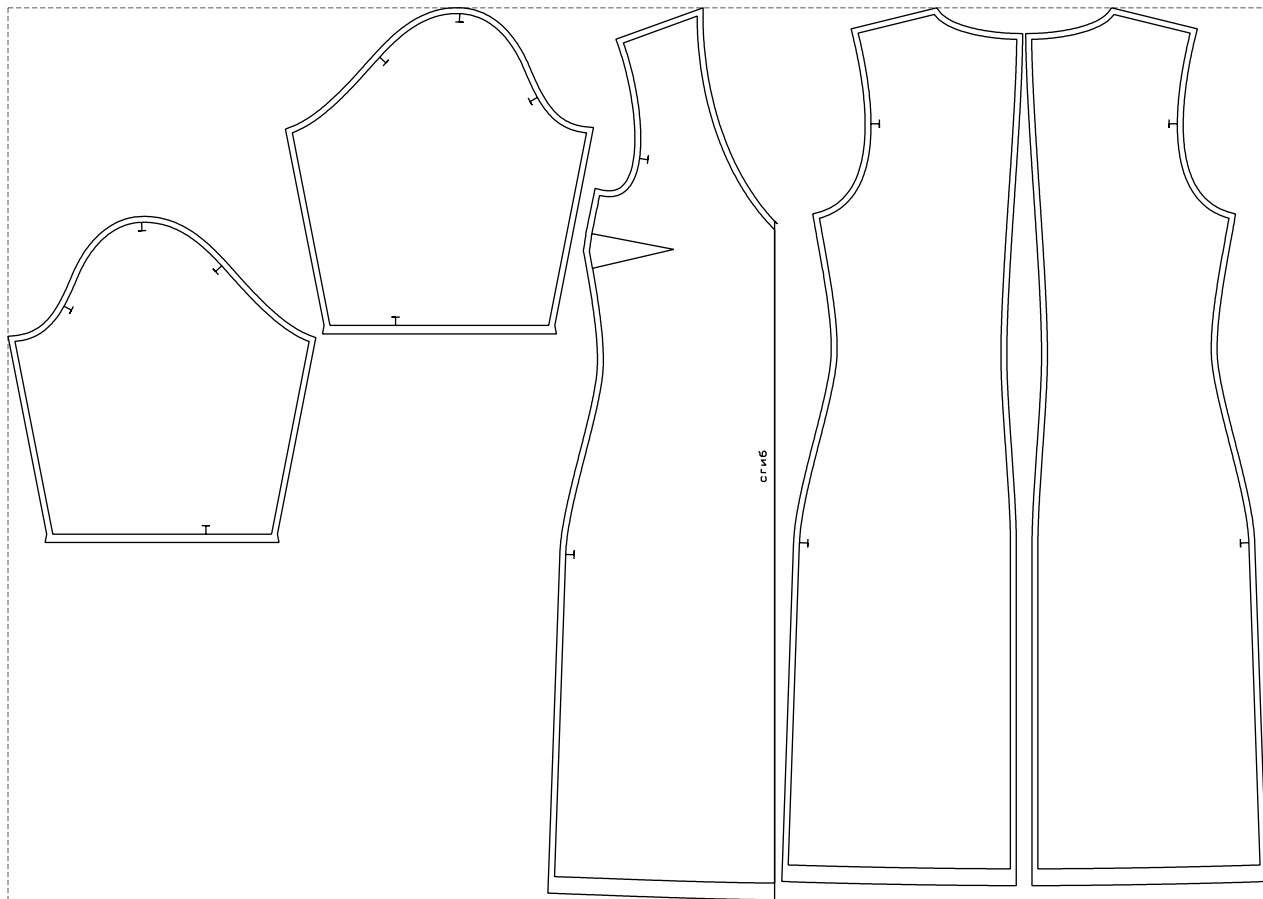

Not for print

Paper size: A4, size:1358.94 x1062.63 mm

# Example

size:1499.00 x1062.63 mm

Maneken =1 ver.0

rz\_1=170

rz\_16=100

rz\_17=85.4

rz\_18=80.2

rz\_19=108

rz\_20=105.4

---

. . . . .  
. . . . .  
. . . . .