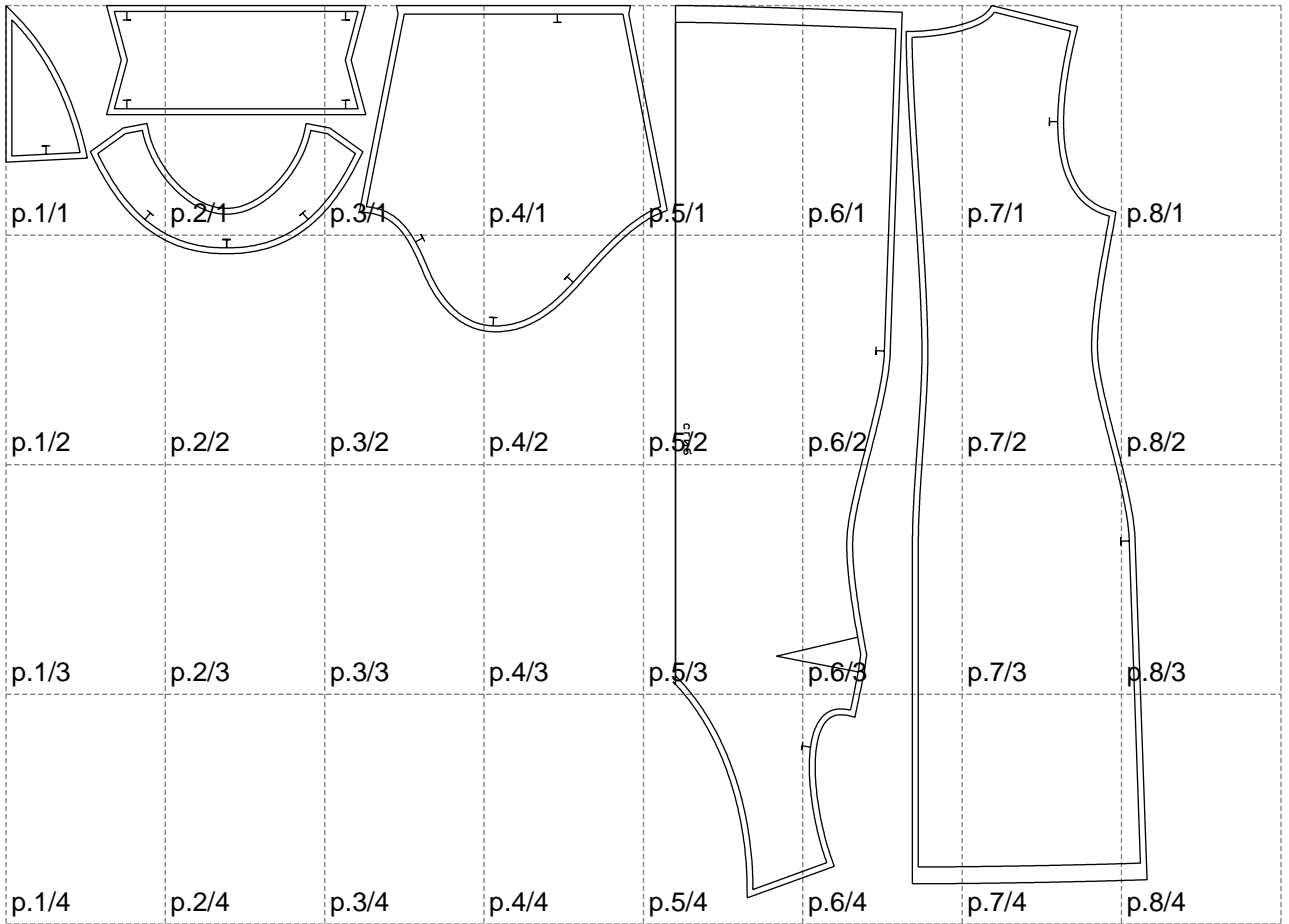

Not for print

Paper size: A4, size:1358.94 x1062.63 mm

# Example

size:1499.00 x1062.63 mm

Maneken =1 ver.0

rz\_1=170

rz\_16=100

rz\_17=85.4

rz\_18=80.2

rz\_19=108

rz\_20=105.4

---

. . . . .  
. . . . .  
. . . . .