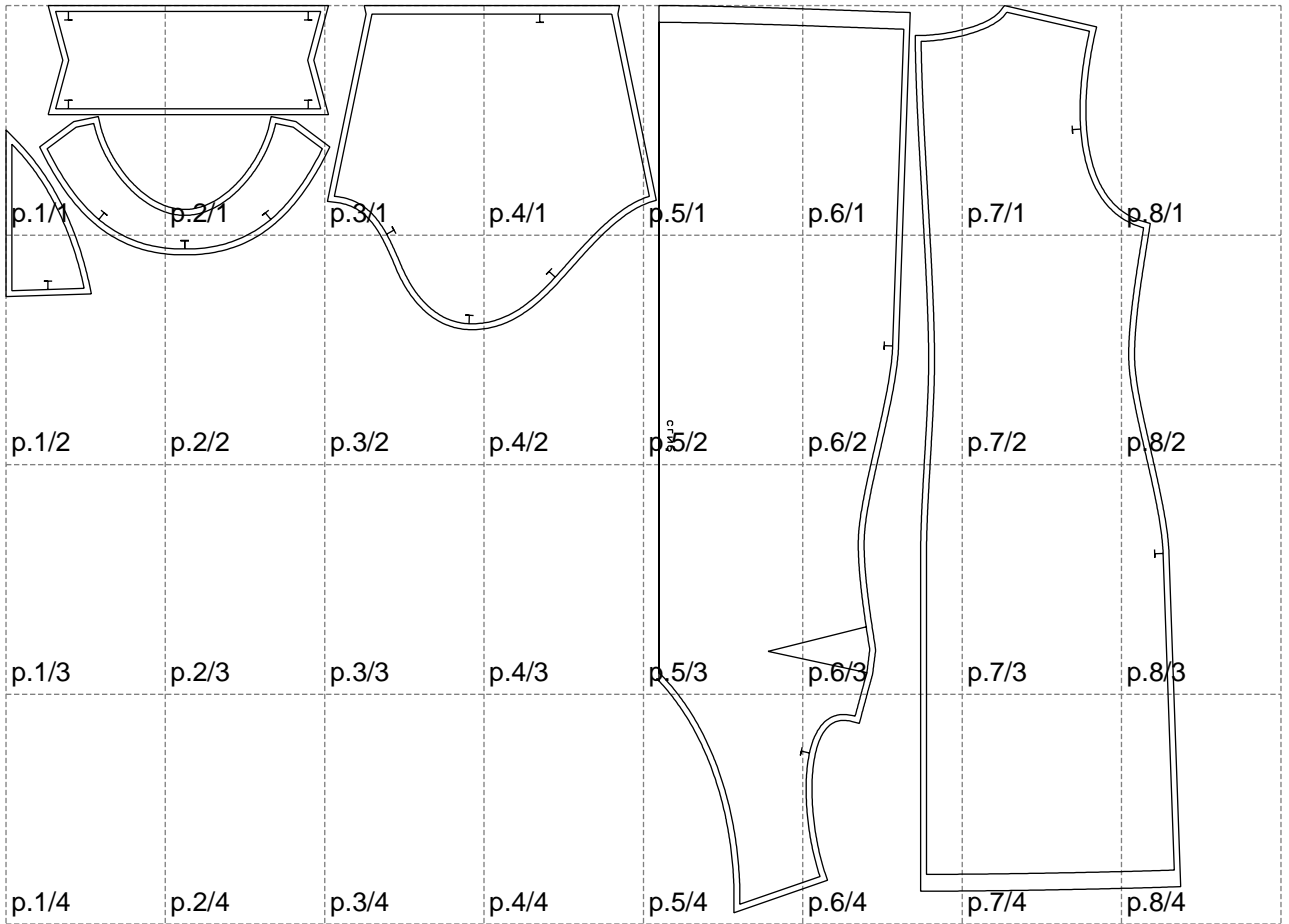

Not for print

Paper size: A4, size:1399.00 x1080.17 mm

# Example

size:1499.00 x1080.17 mm

Maneken =1 ver.0

rz\_1=170

rz\_16=112

rz\_17=96.2

rz\_18=94

rz\_19=120

rz\_20=117

---

. . . . .  
. . . . .  
. . . . .