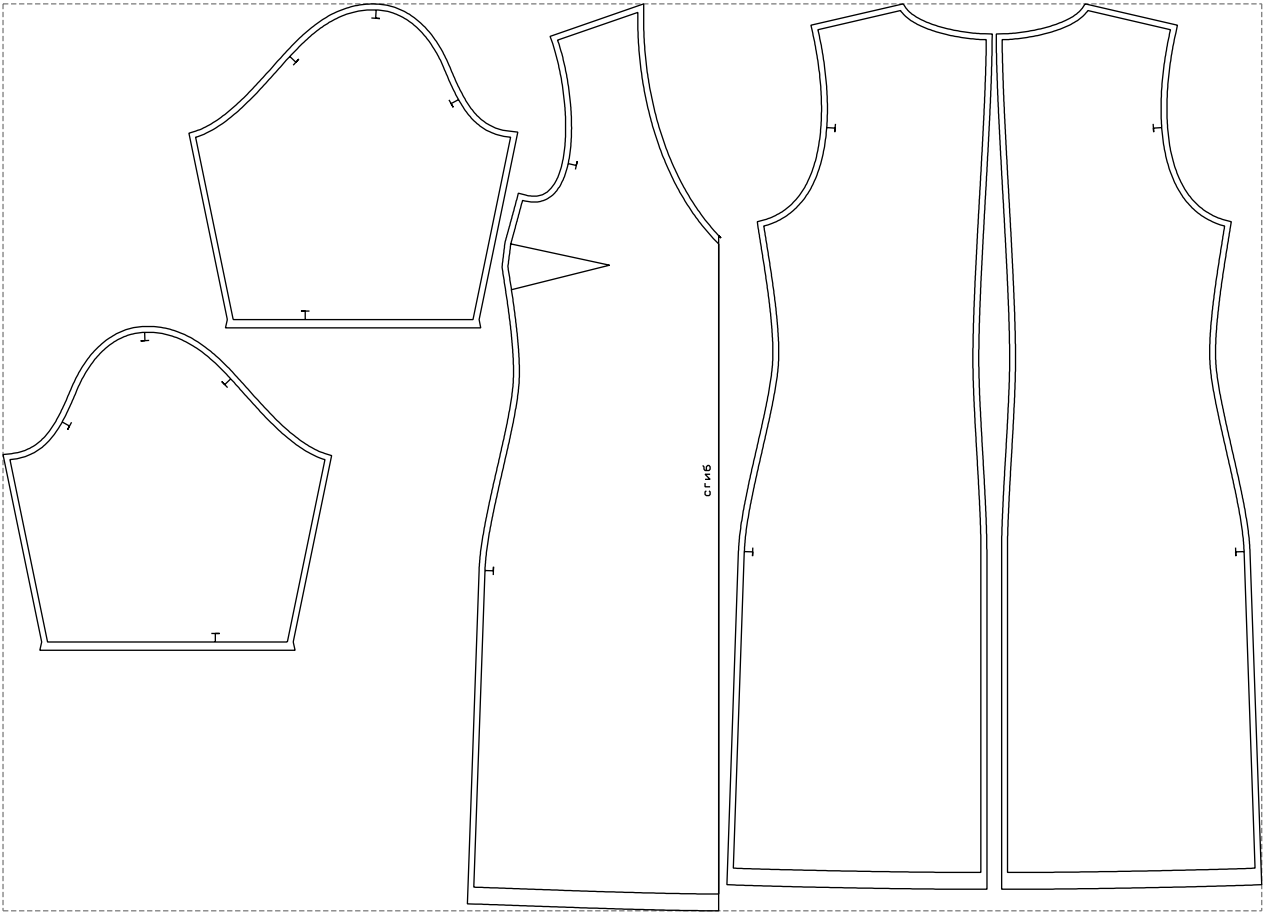

Not for print

Paper size: A4, size:1399.00 x1080.17 mm

# Example

size:1499.00 x1080.17 mm

Maneken =1 ver.0

rz\_1=170

rz\_16=112

rz\_17=96.2

rz\_18=94

rz\_19=120

rz\_20=117

---

. . . . .  
. . . . .  
. . . . .