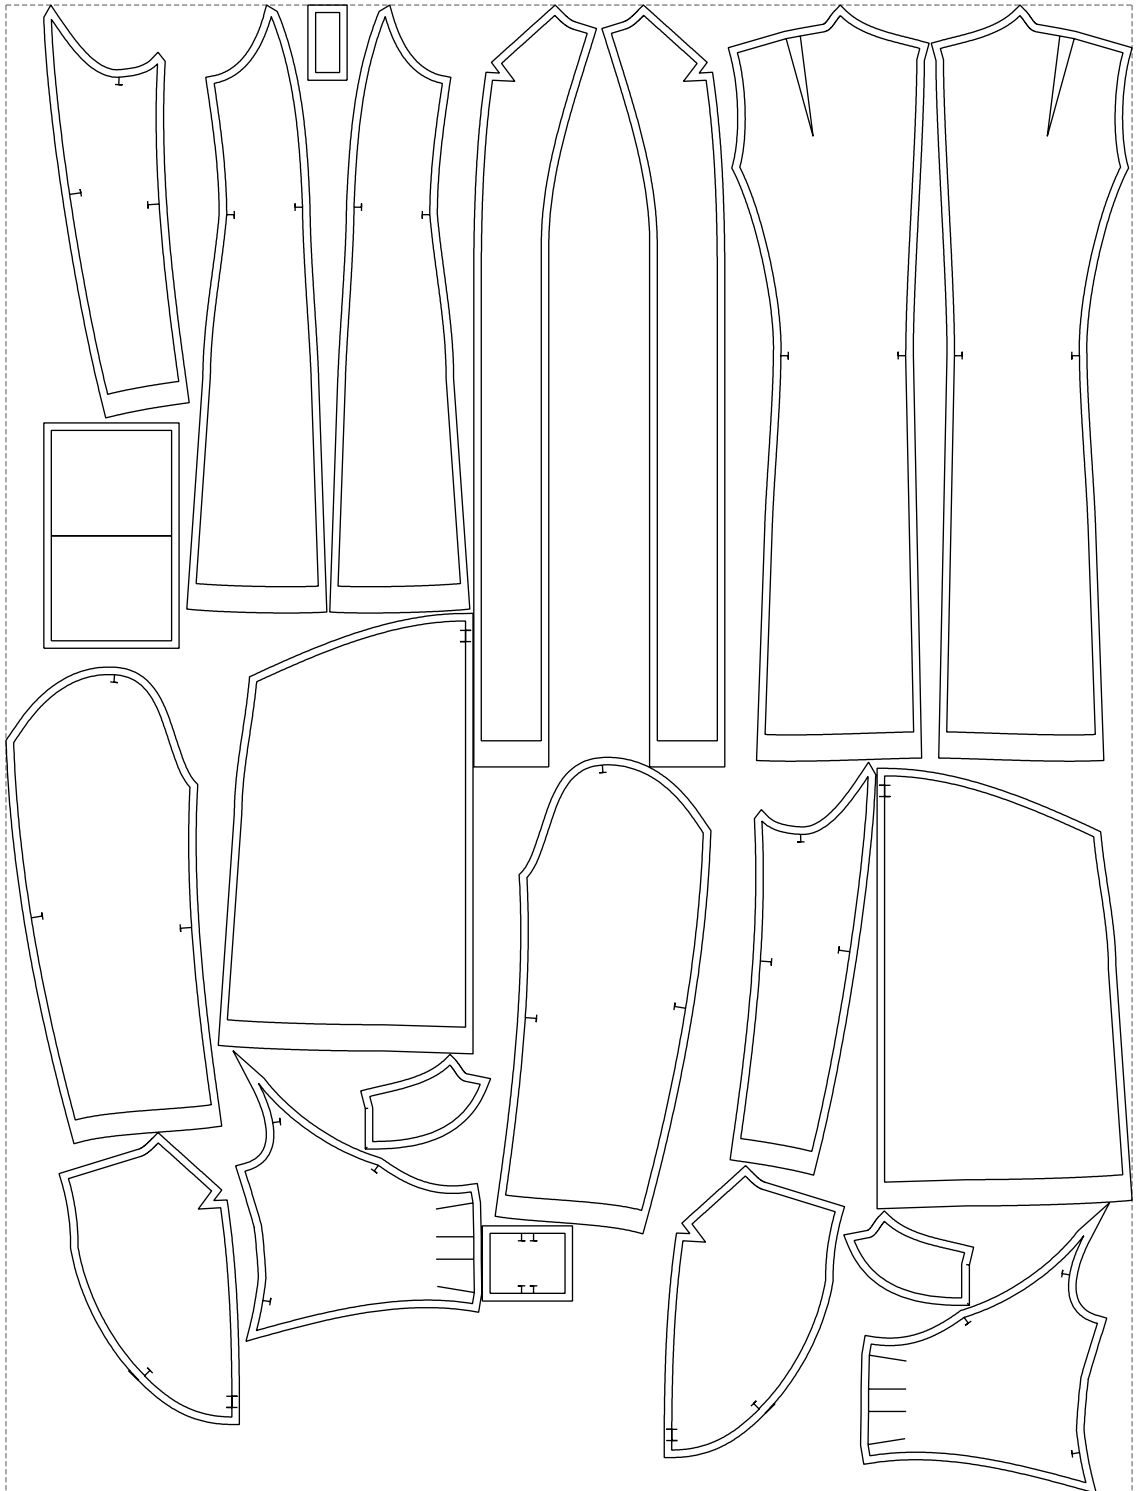

Not for print

Paper size: A4, size:1399.00 x1014.60 mm

# Example

size:1499.00 x1981.76 mm

Maneken =1 ver.0

rz\_1=170

rz\_16=108

rz\_17=92.5

rz\_18=89.2

rz\_19=116