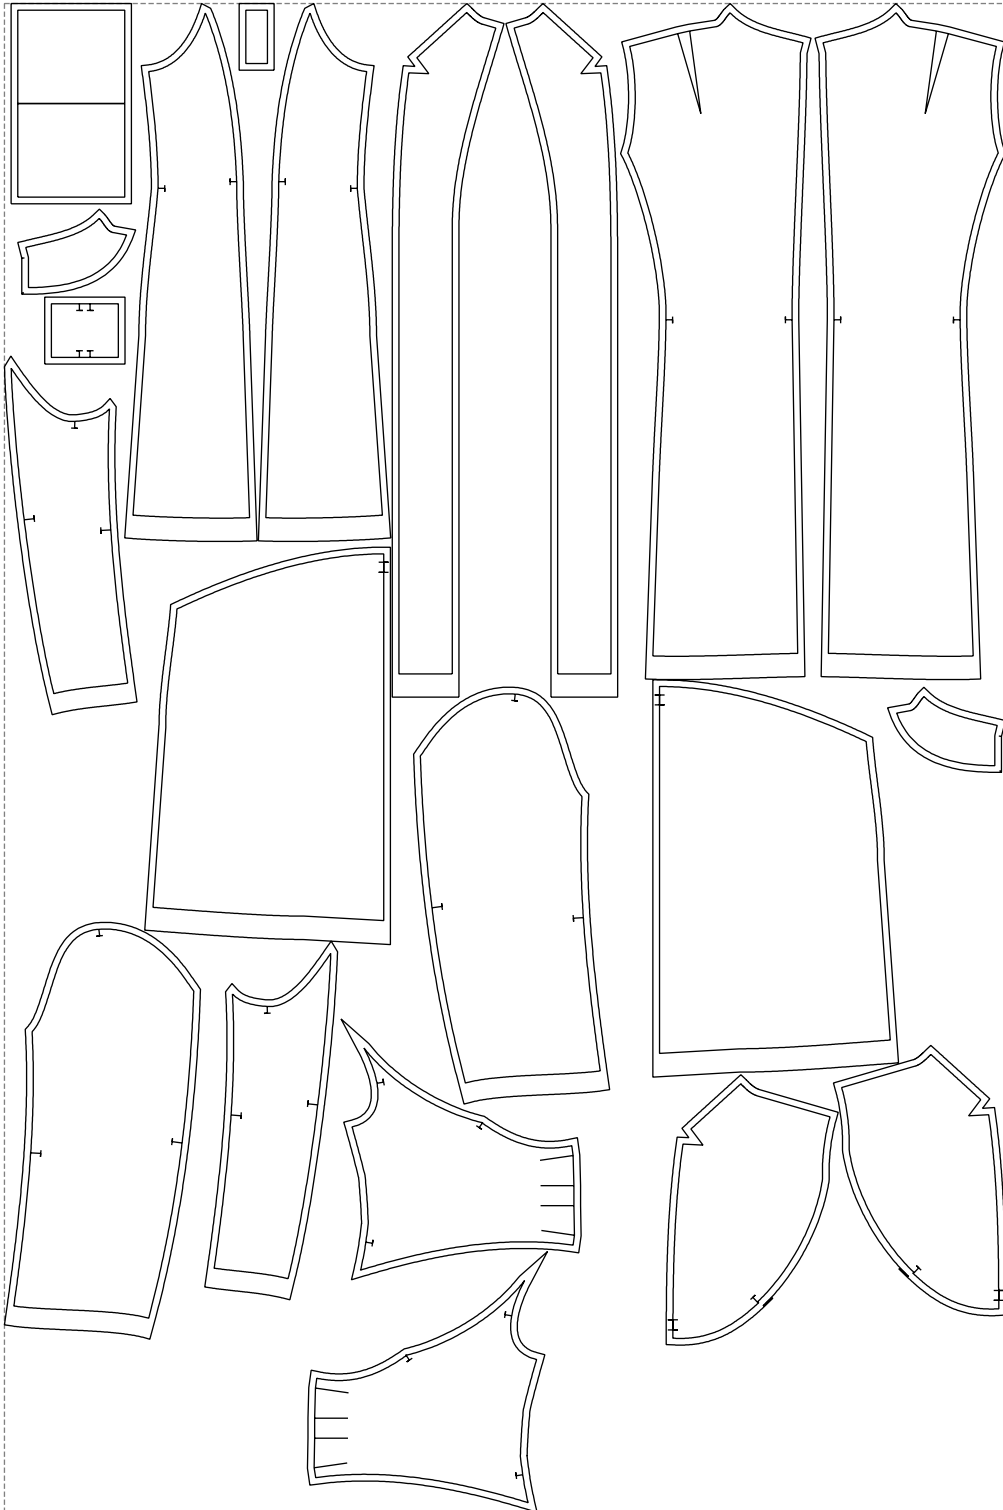

Not for print

Paper size: A4, size:1399.00 x1112.45 mm

# Example

size:1499.00 x2260.37 mm

Maneken =1 ver.0

rz\_1=170

rz\_16=120

rz\_17=104

rz\_18=103.6

rz\_19=128

rz\_20=125.1

---

. . . . .  
. . . . .  
. . . . .