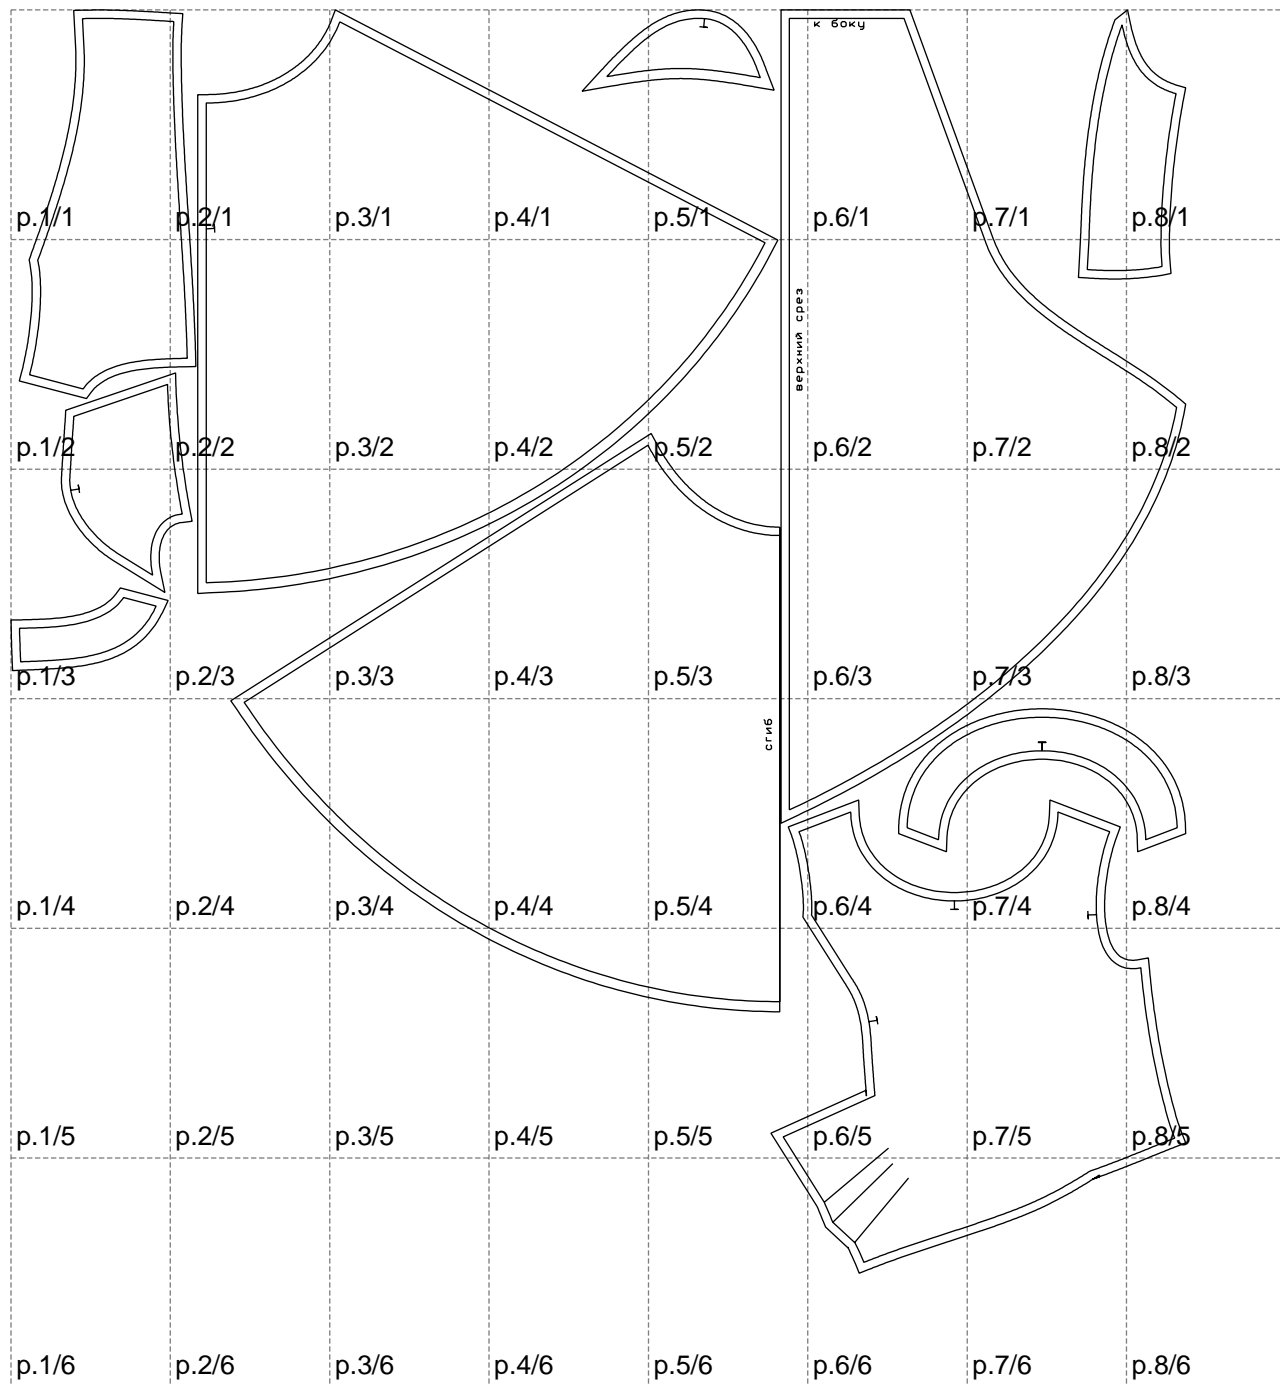

Not for print

Paper size: A4, size:1399.00 x1504.40 mm

# Example

size:1499.00 x1817.81 mm

Maneken =1 ver.0

rz\_1=170

rz\_16=88

rz\_17=75.6

rz\_18=67.6

rz\_19=96

rz\_20=94.6

---

. . . . .  
. . . . .  
. . . . .