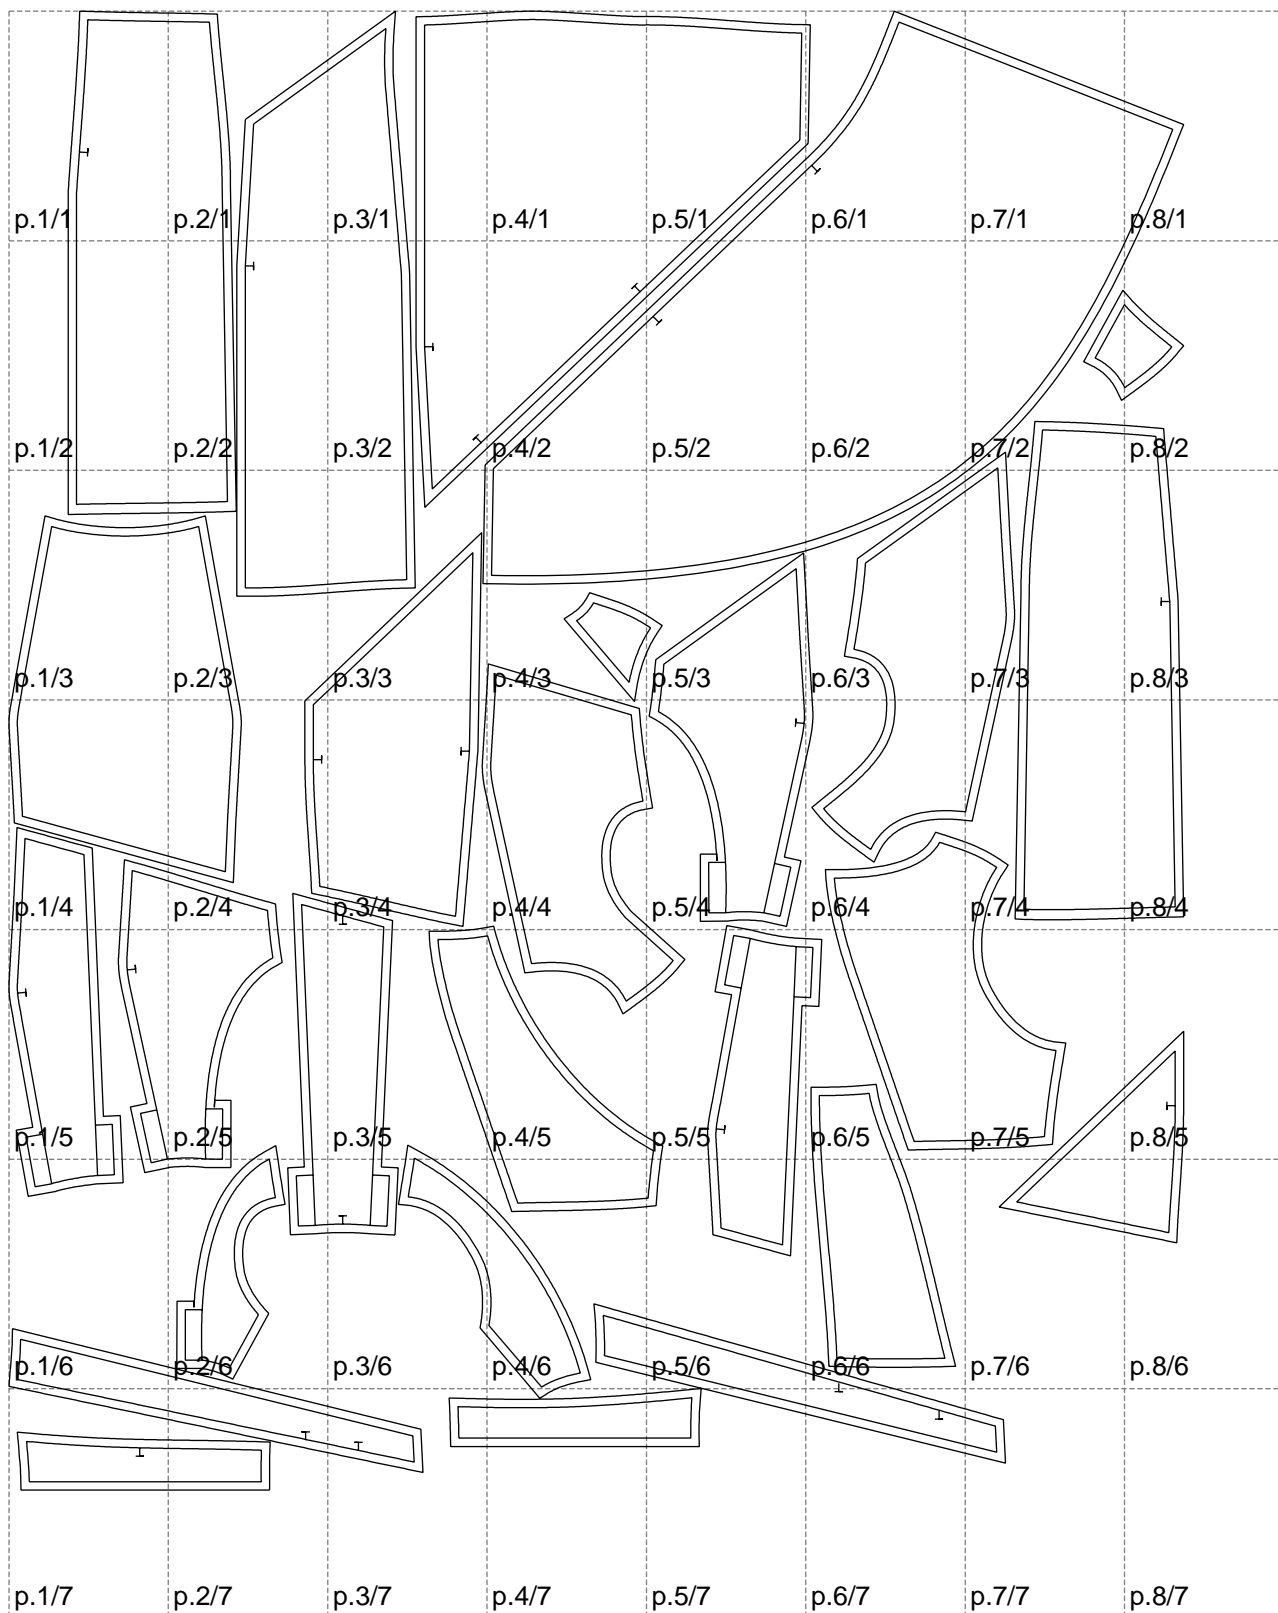

Not for print

Paper size: A4, size:1399.00 x1761.08 mm

# Example

size:1499.00 x1454.23 mm

Maneken =1 ver.0

rz\_1=170

rz\_16=120

rz\_17=104

rz\_18=103.6

rz\_19=128

rz\_20=125.1

---

. . . . .  
. . . . .  
. . . . .