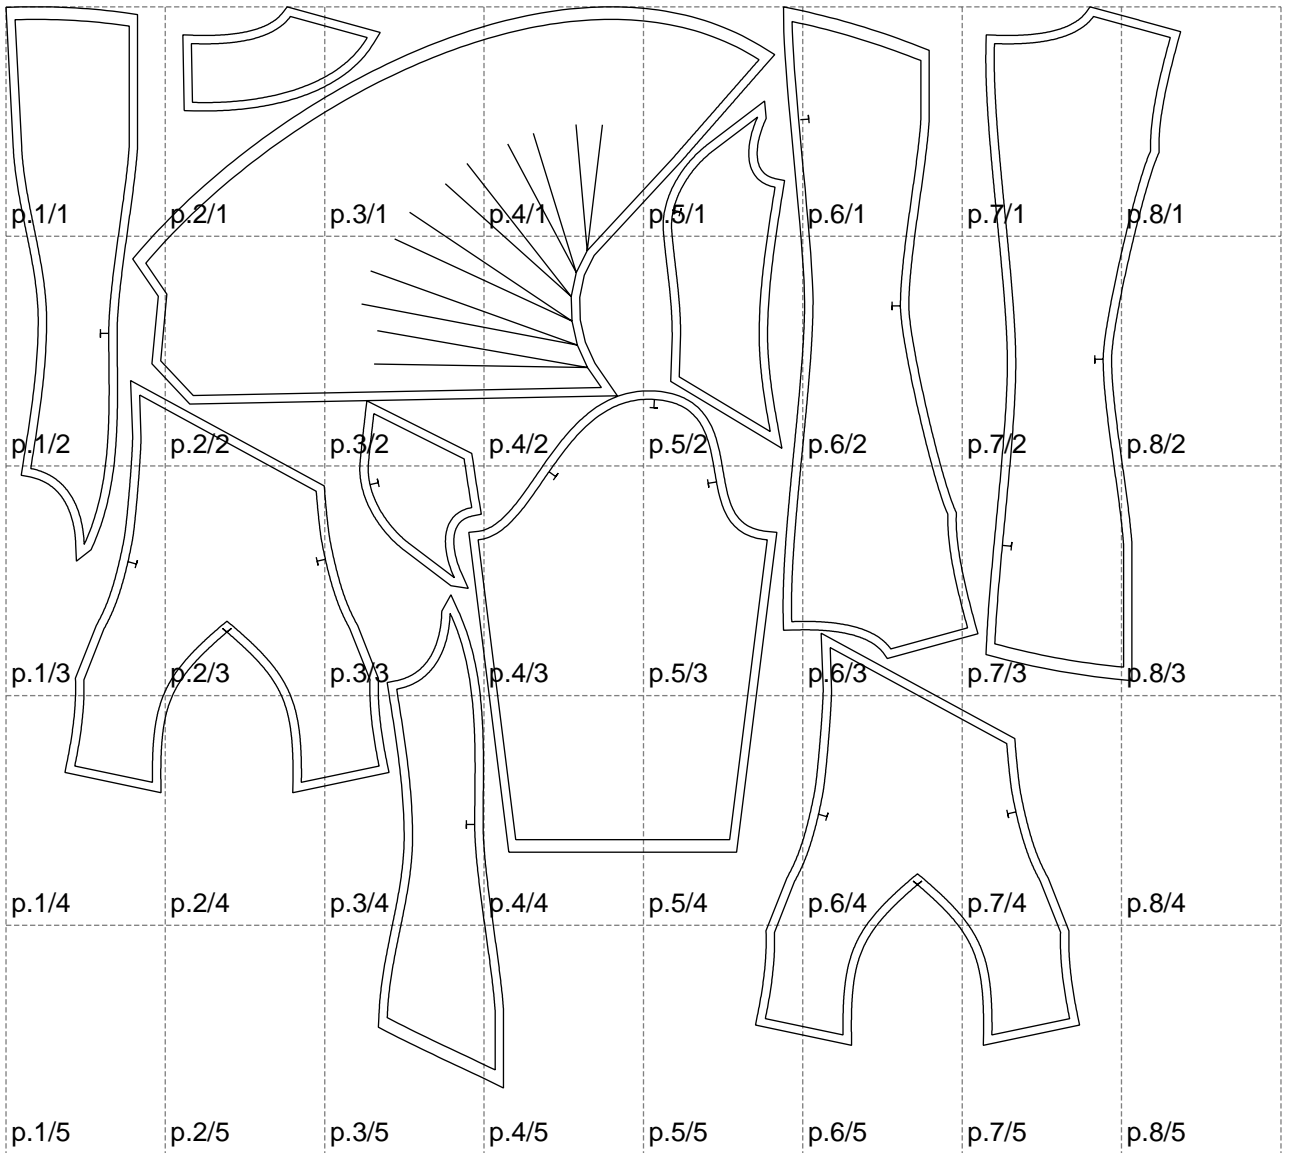

Not for print

Paper size: A4, size:1399.00 x1287.50 mm

# Example

size:1499.00 x1283.53 mm

Maneken =1 ver.0

rz\_1=170

rz\_16=92

rz\_17=78.8

rz\_18=71.8

rz\_19=100

rz\_20=98.1

---

. . . . .  
. . . . .  
. . . . .