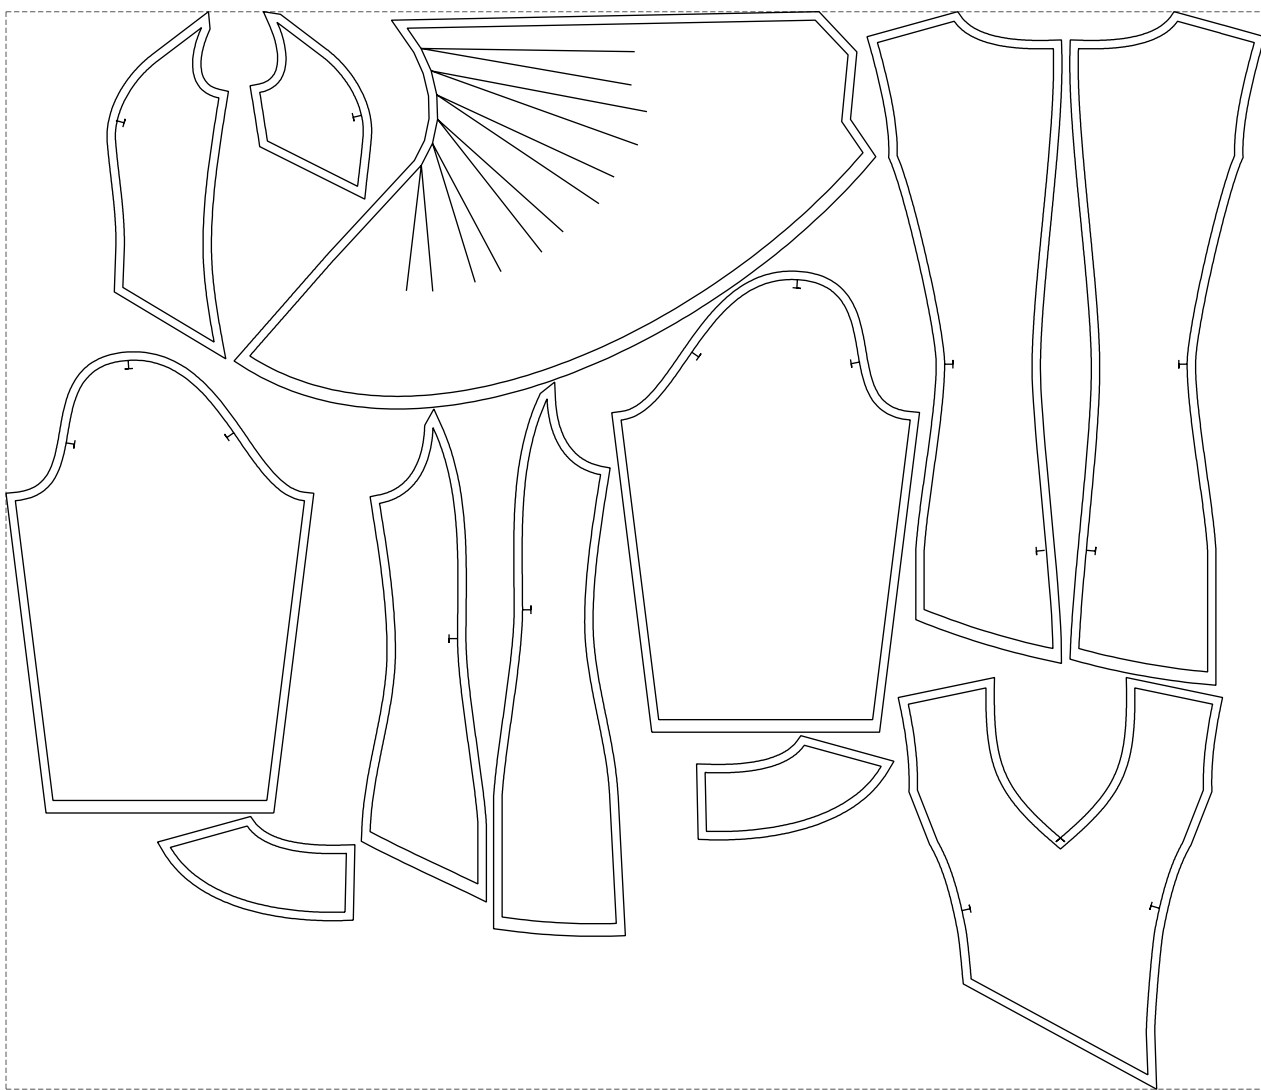

Not for print

Paper size: A4, size:1399.00 x1287.50 mm

# Example

size:1499.00 x1283.53 mm

Maneken =1 ver.0

rz\_1=170

rz\_16=92

rz\_17=78.8

rz\_18=71.8

rz\_19=100

rz\_20=98.1

---

. . . . .  
. . . . .  
. . . . .