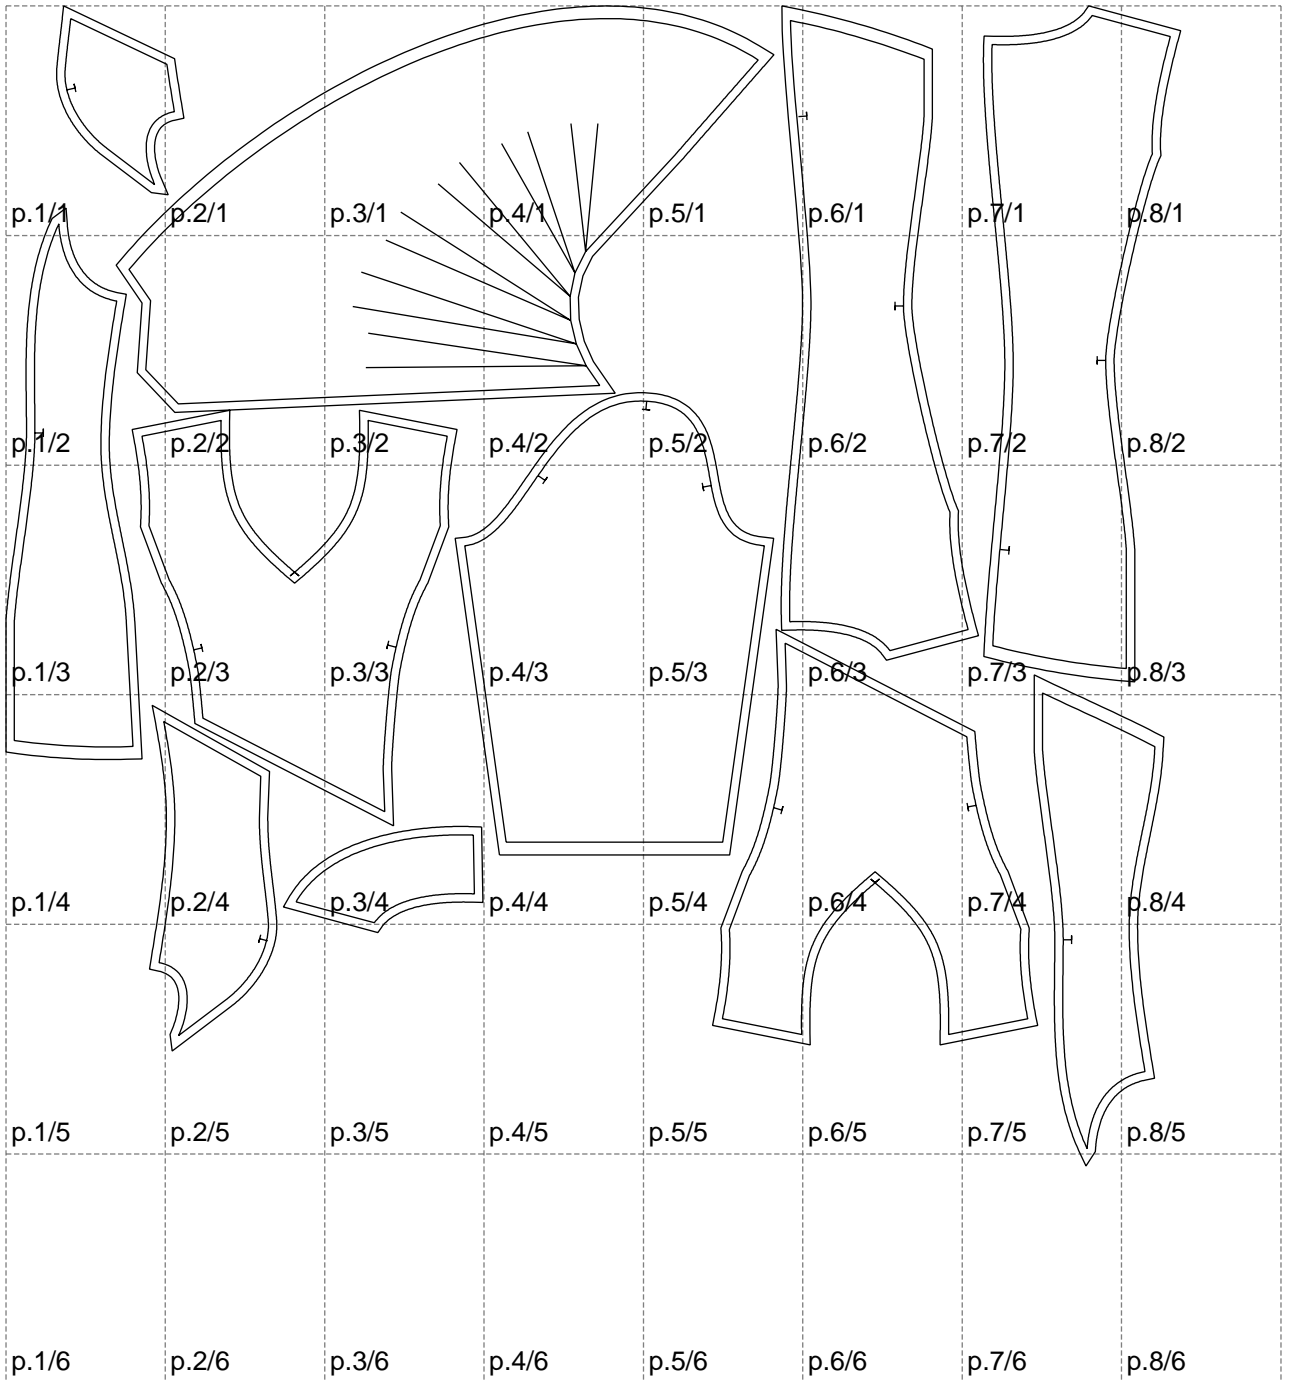

Not for print

Paper size: A4, size:1399.00 x1381.49 mm

# Example

size:1499.00 x1288.68 mm

Maneken =1 ver.0

rz\_1=170

rz\_16=96

rz\_17=82

rz\_18=76

rz\_19=104

rz\_20=101.8

---

. . . . .  
. . . . .  
. . . . .