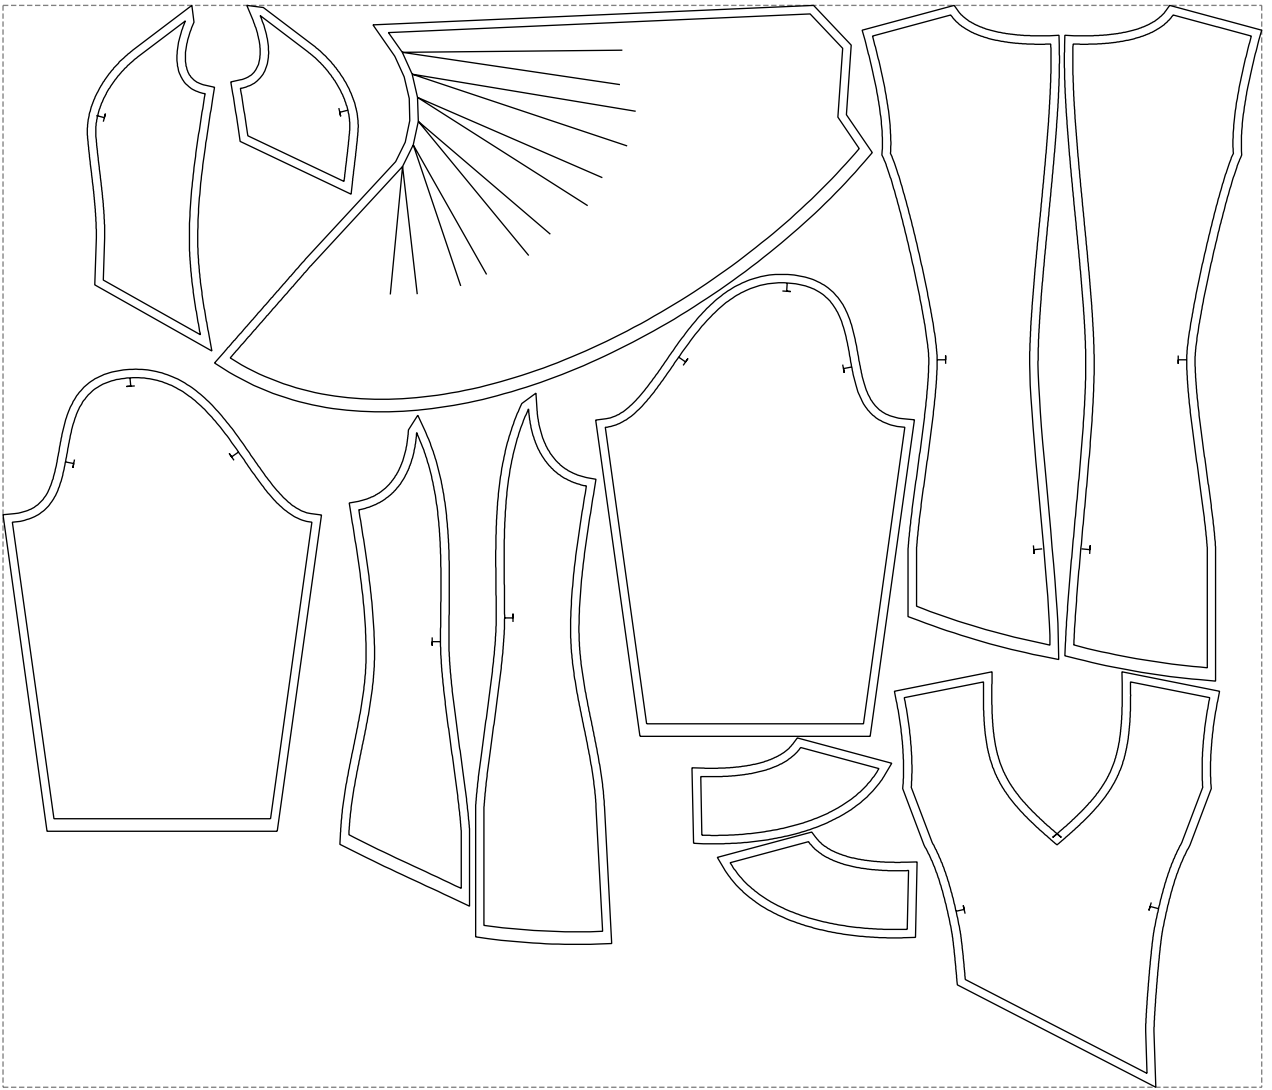

Not for print

Paper size: A4, size:1399.00 x1381.49 mm

# Example

size:1499.00 x1288.68 mm

Maneken =1 ver.0

rz\_1=170

rz\_16=96

rz\_17=82

rz\_18=76

rz\_19=104

rz\_20=101.8

---

. . . . .  
. . . . .  
. . . . .