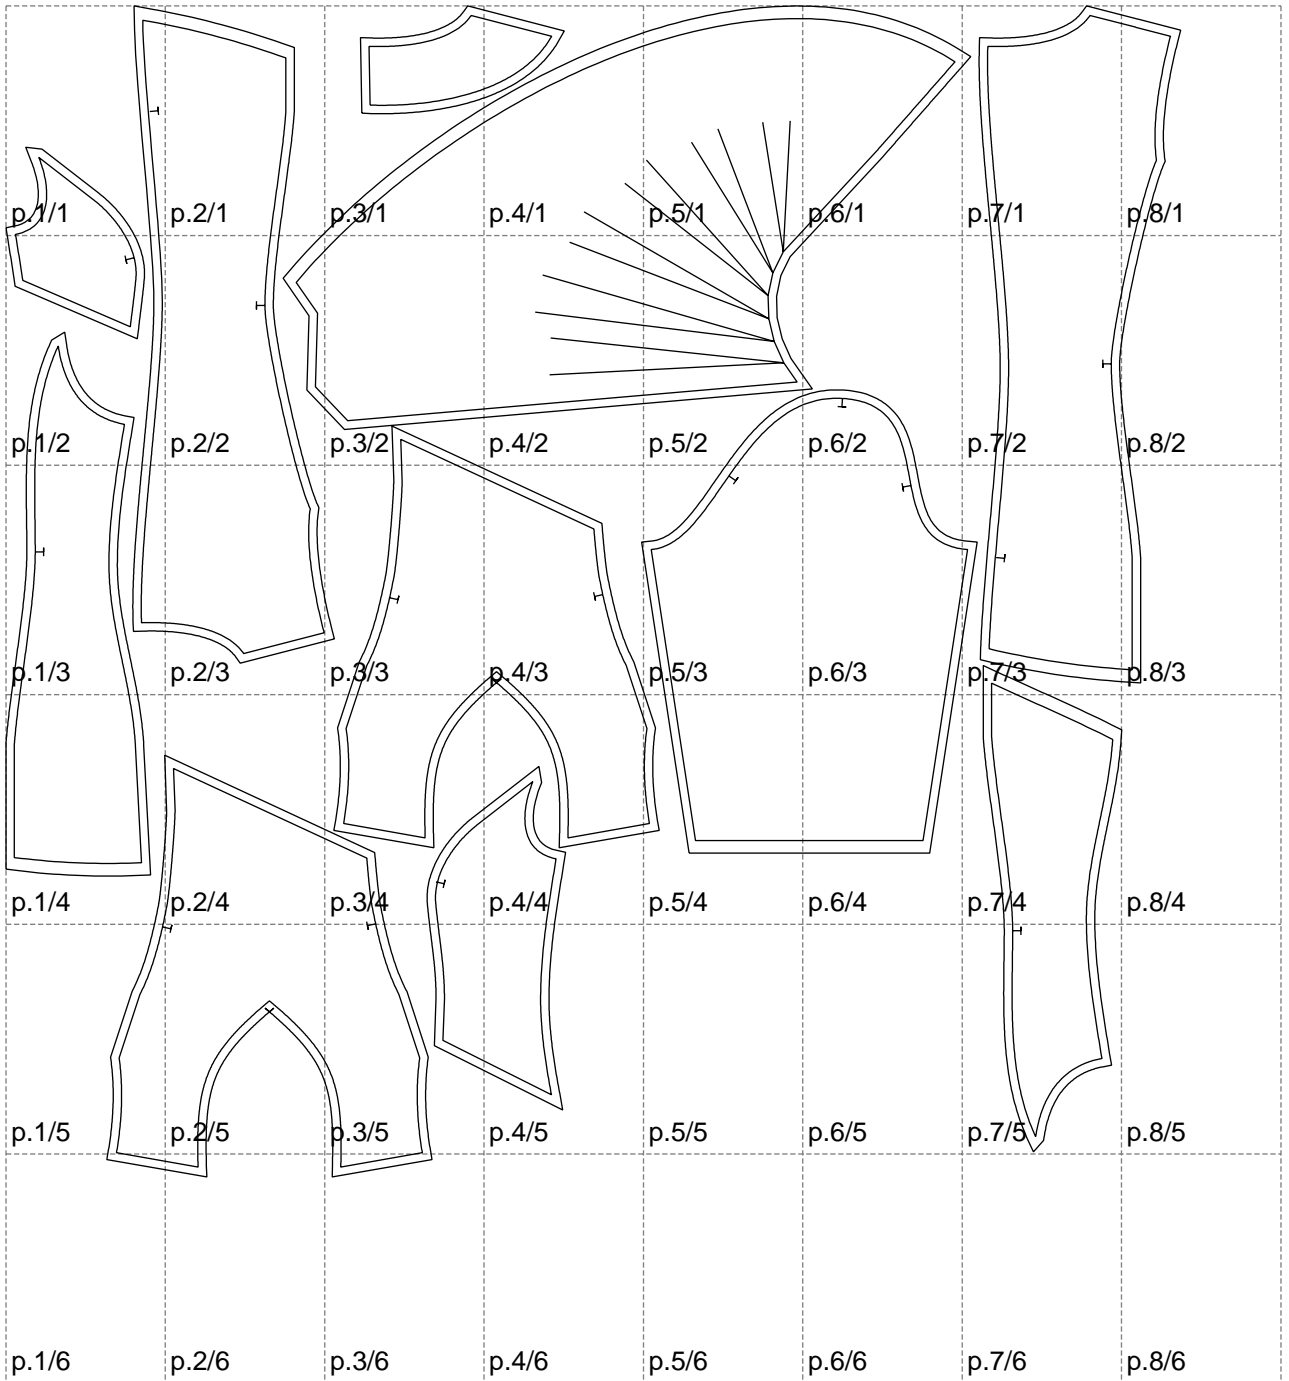

Not for print

Paper size: A4, size:1399.00 x1394.47 mm

# Example

size:1488.98 x1376.69 mm

Maneken =1 ver.0

rz\_1=170

rz\_16=104

rz\_17=88.9

rz\_18=84.4

rz\_19=112

rz\_20=109.3

---

. . . . .  
. . . . .  
. . . . .