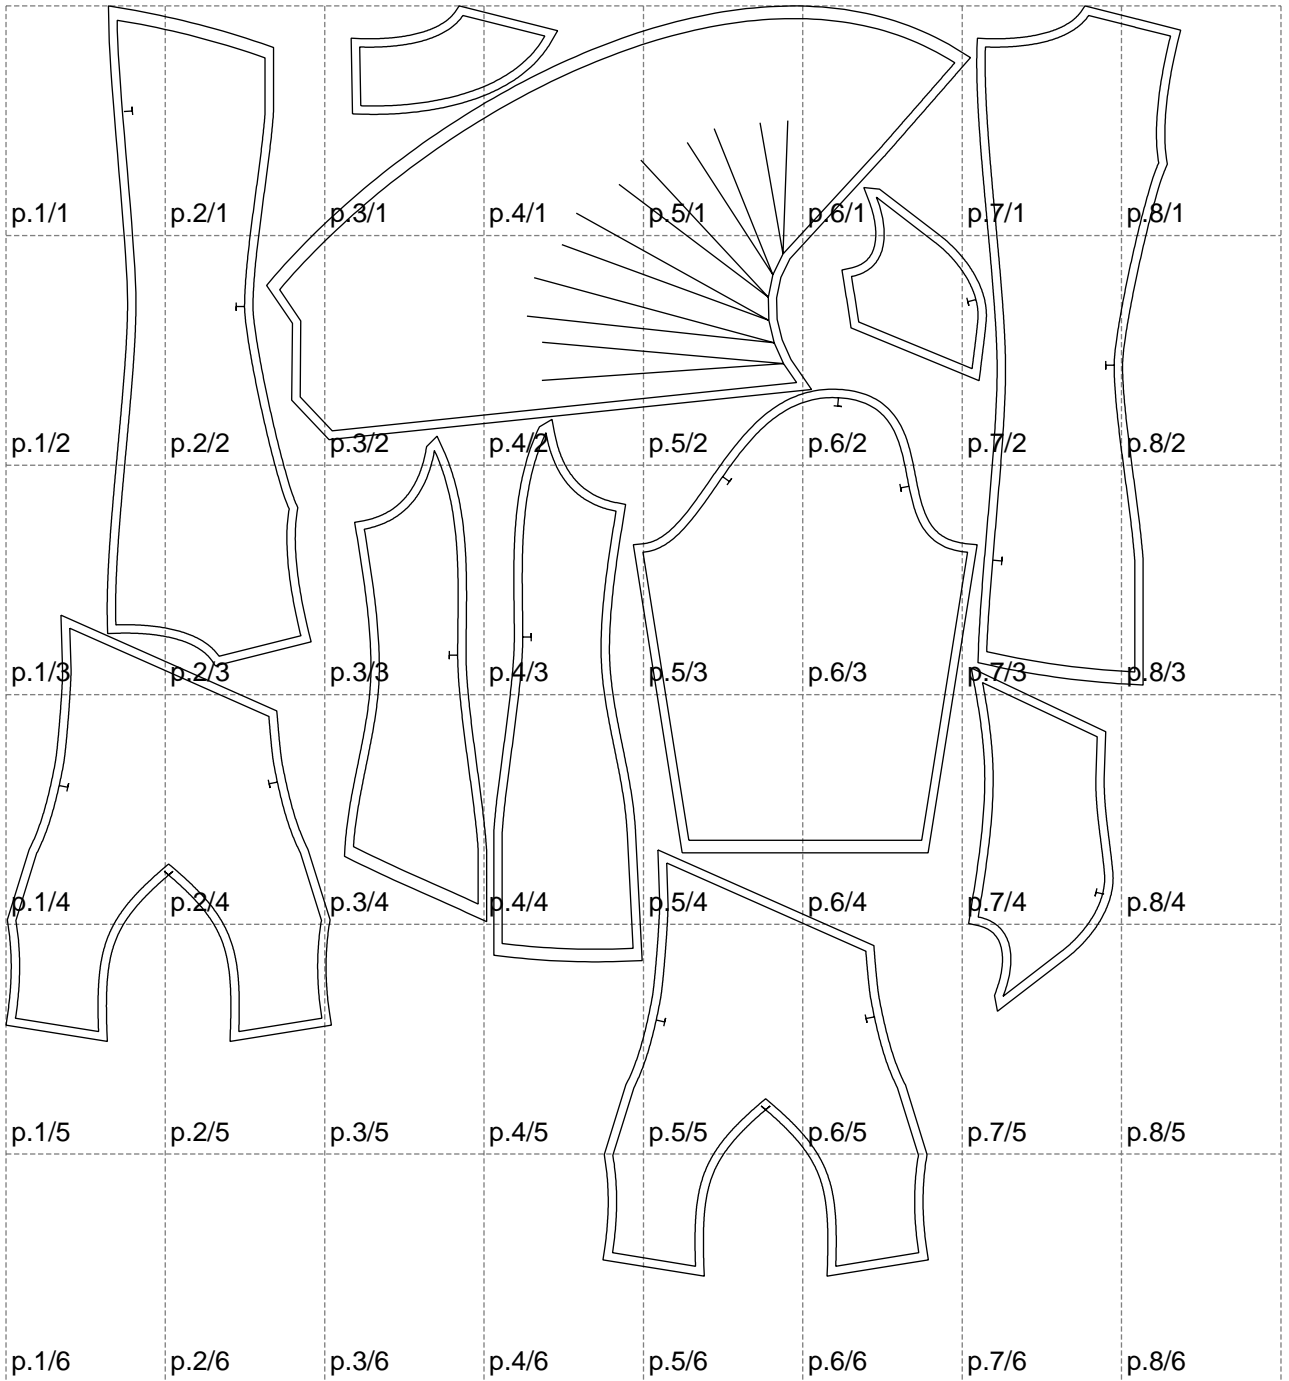

Not for print

Paper size: A4, size:1399.00 x1512.64 mm

# Example

size:1499.00 x1380.66 mm

Maneken =1 ver.0

rz\_1=170

rz\_16=108

rz\_17=92.5

rz\_18=89.2

rz\_19=116

rz\_20=113

---

. . . . .  
. . . . .  
. . . . .