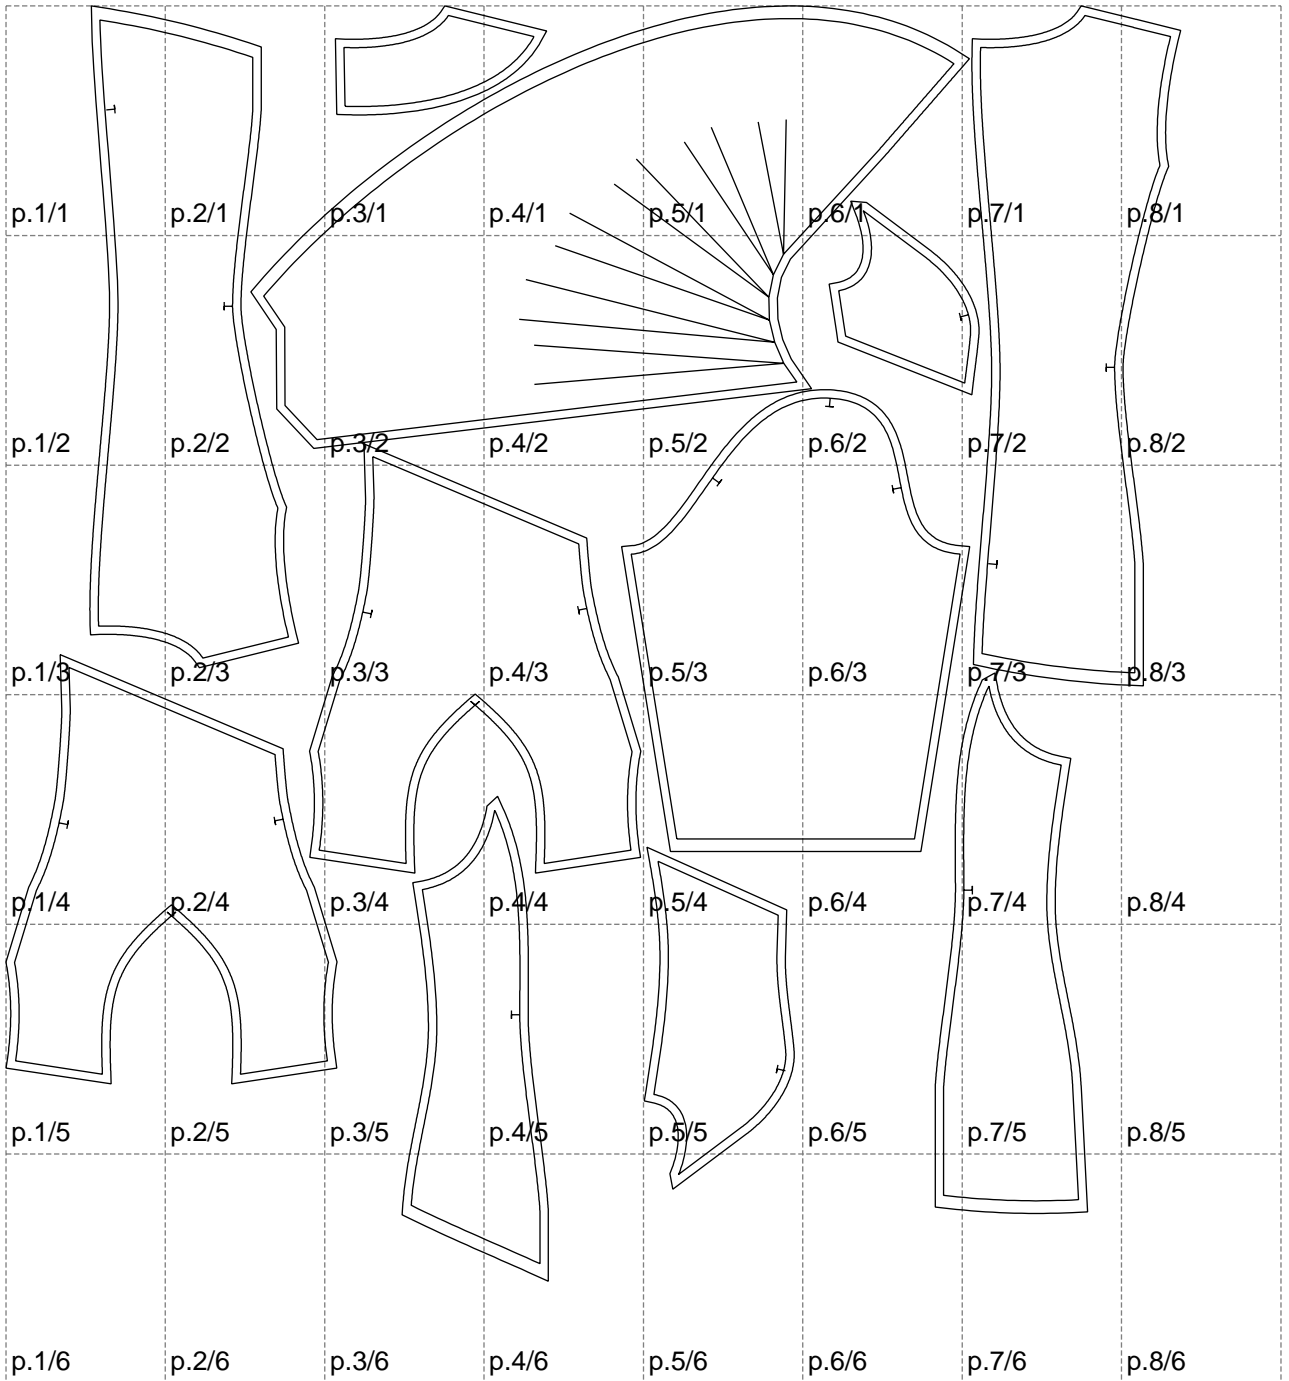

Not for print

Paper size: A4, size:1399.00 x1518.60 mm

# Example

size:1499.00 x1382.52 mm

Maneken =1 ver.0

rz\_1=170

rz\_16=112

rz\_17=96.2

rz\_18=94

rz\_19=120

rz\_20=117

---

. . . . .  
. . . . .  
. . . . .