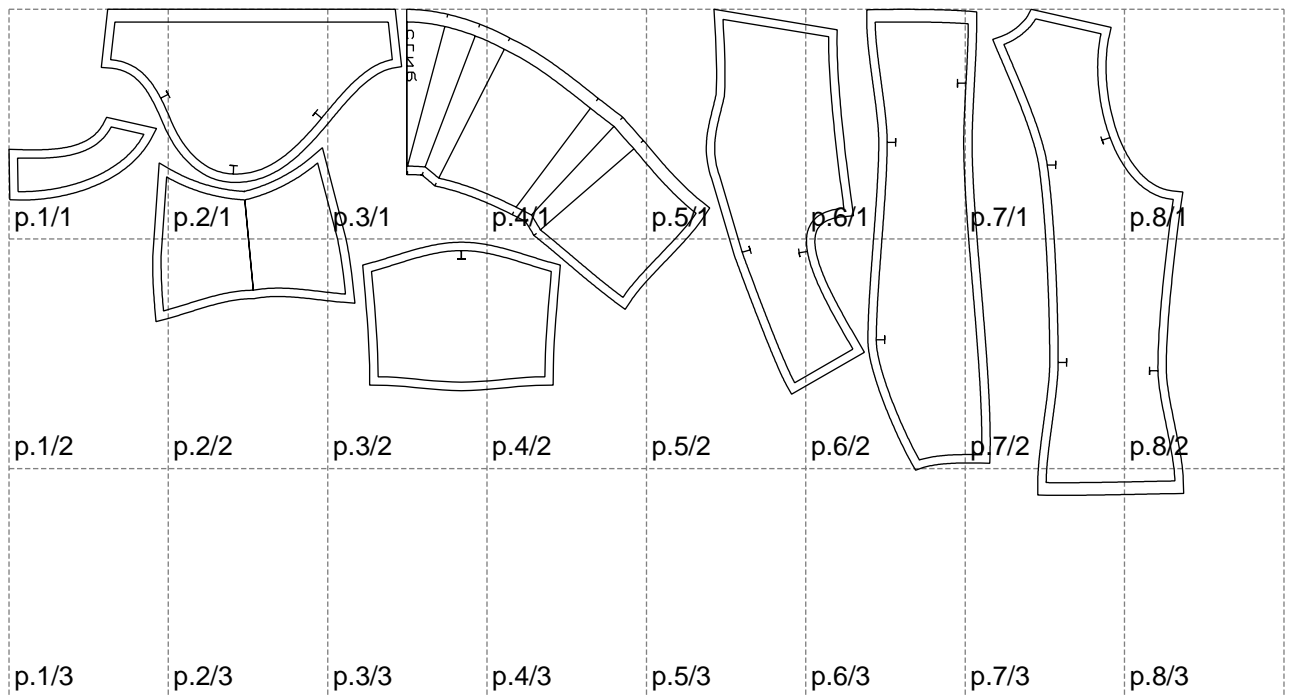

Not for print

Paper size: A4, size:1399.00 x578.64 mm

# Example

size:1499.00 x726.83 mm

Maneken =1 ver.0

rz\_1=170

rz\_16=100

rz\_17=85.4

rz\_18=80.2

rz\_19=108

rz\_20=105.4

---

. . . . .  
. . . . .  
. . . . .