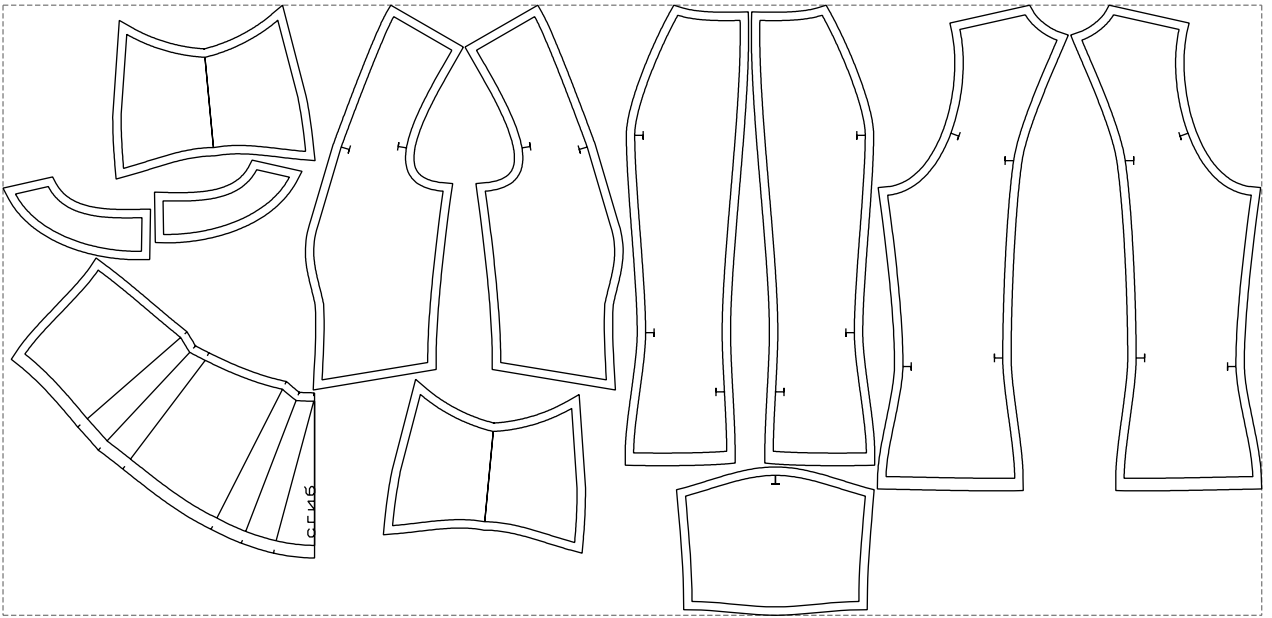

# Example

size:1499.00 x726.83 mm

Maneken =1 ver.0

rz\_1=170

rz\_16=100

rz\_17=85.4

rz\_18=80.2

rz\_19=108