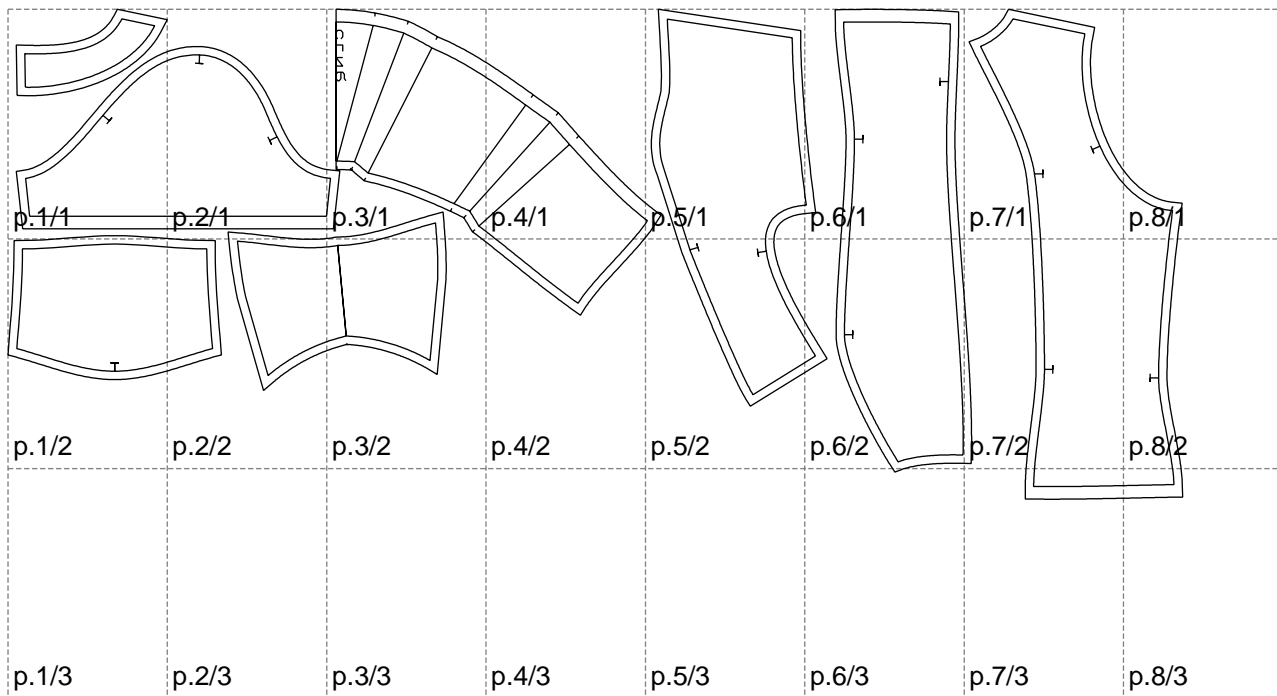

Not for print

Paper size: A4, size:1399.00 x583.27 mm

# Example

size:1499.00 x766.10 mm

Maneken =1 ver.0

rz\_1=170

rz\_16=112

rz\_17=96.2

rz\_18=94

rz\_19=120

rz\_20=117

---

. . . . .  
. . . . .  
. . . . .