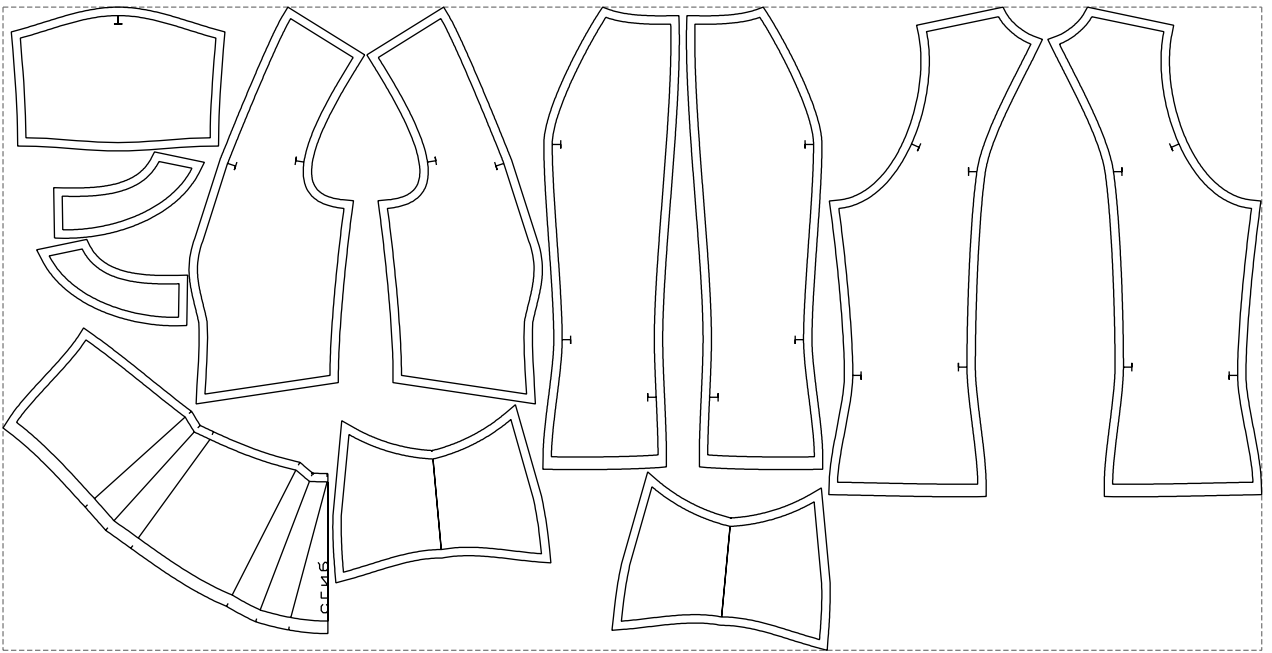

Not for print

Paper size: A4, size:1399.00 x583.27 mm

# Example

size:1499.00 x766.10 mm

Maneken =1 ver.0

rz\_1=170

rz\_16=112

rz\_17=96.2

rz\_18=94

rz\_19=120