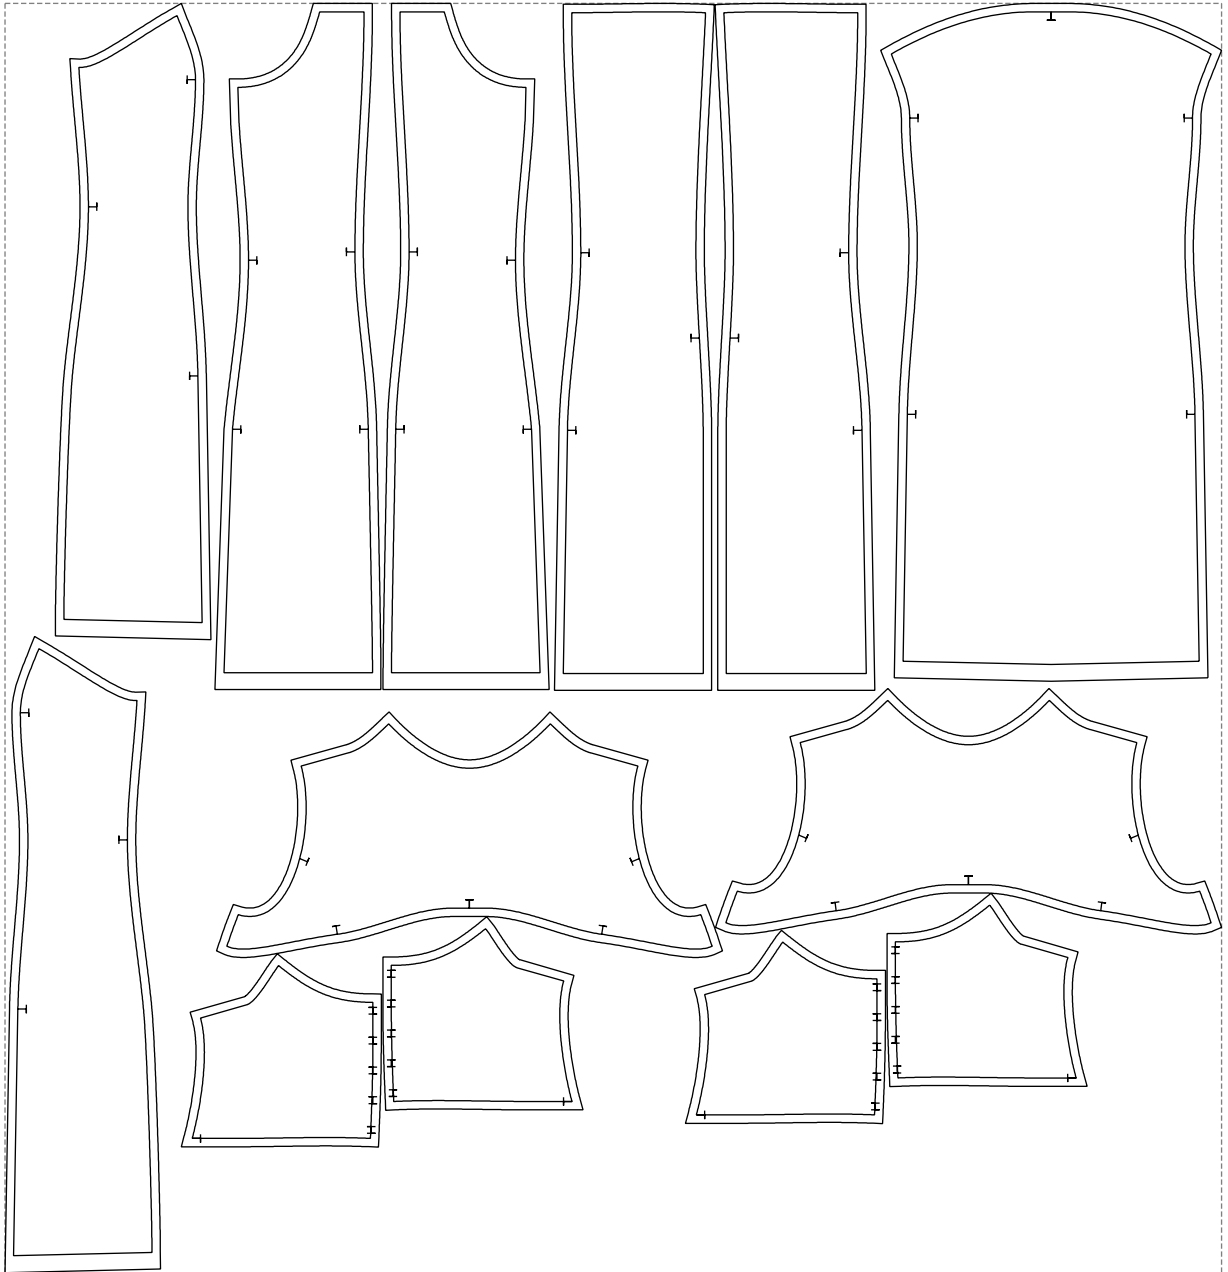

Not for print

Paper size: A4, size:1378.87 x1106.73 mm

# Example

size:1448.85 x1512.02 mm

Maneken =1 ver.0

rz\_1=170

rz\_16=116

rz\_17=100

rz\_18=98.8

rz\_19=124

rz\_20=121

---

. . . . .  
. . . . .  
. . . . .