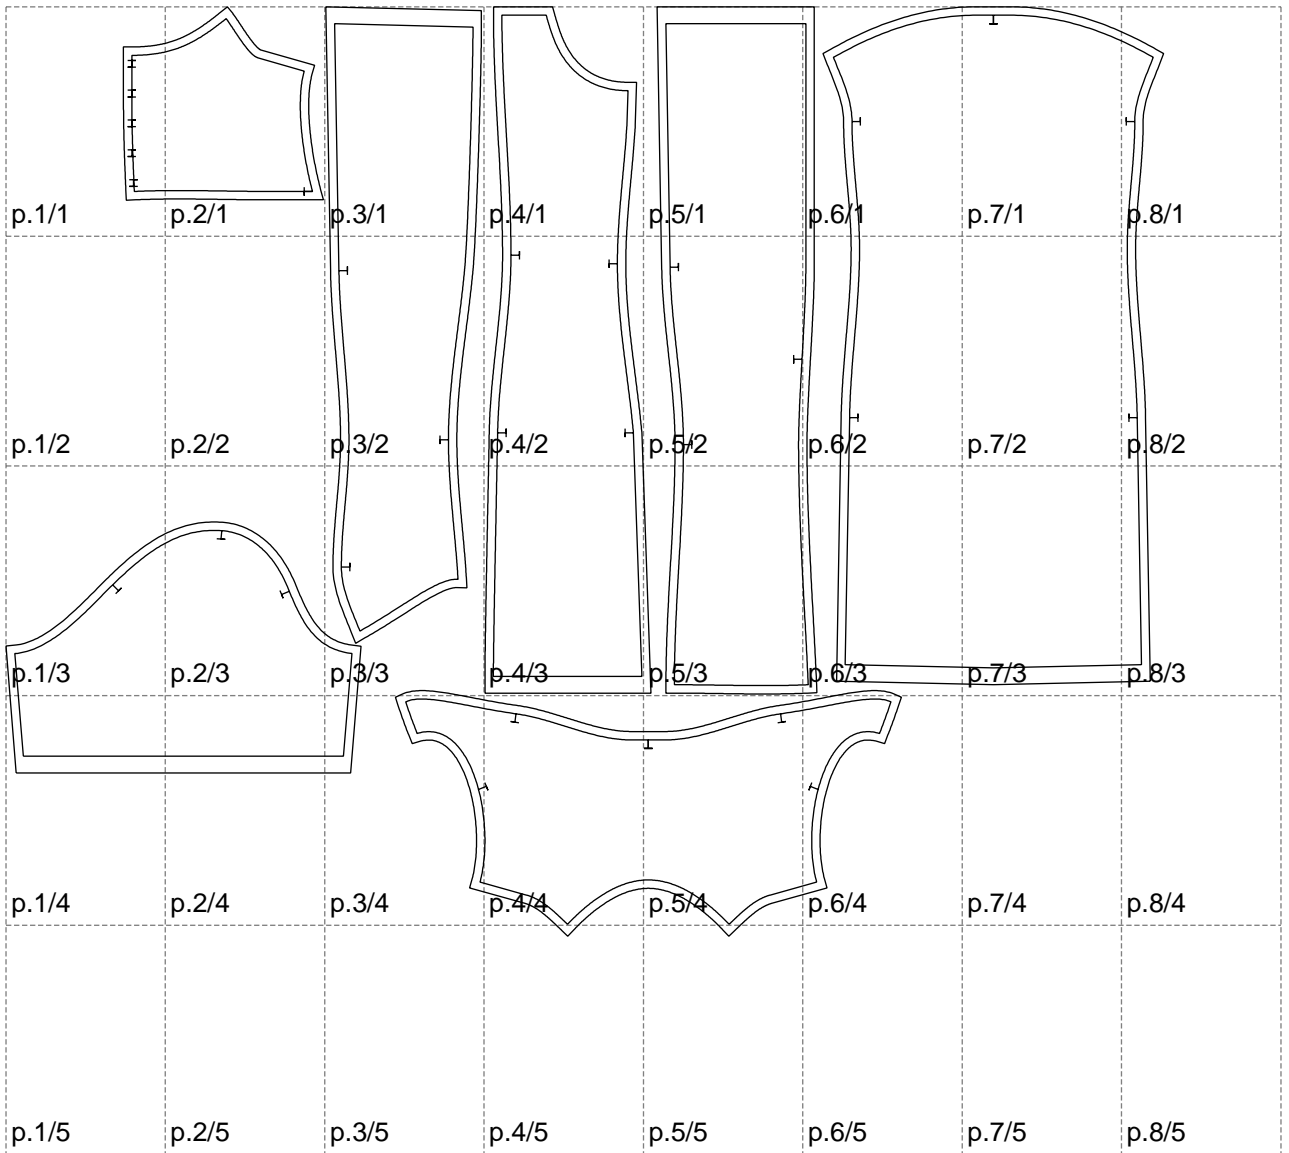

Not for print

Paper size: A4, size:1378.87 x1106.73 mm

# Example

size:1448.85 x1512.02 mm

Maneken =1 ver.0

rz\_1=170

rz\_16=116

rz\_17=100

rz\_18=98.8

rz\_19=124

rz\_20=121

---

. . . . .  
. . . . .  
. . . . .