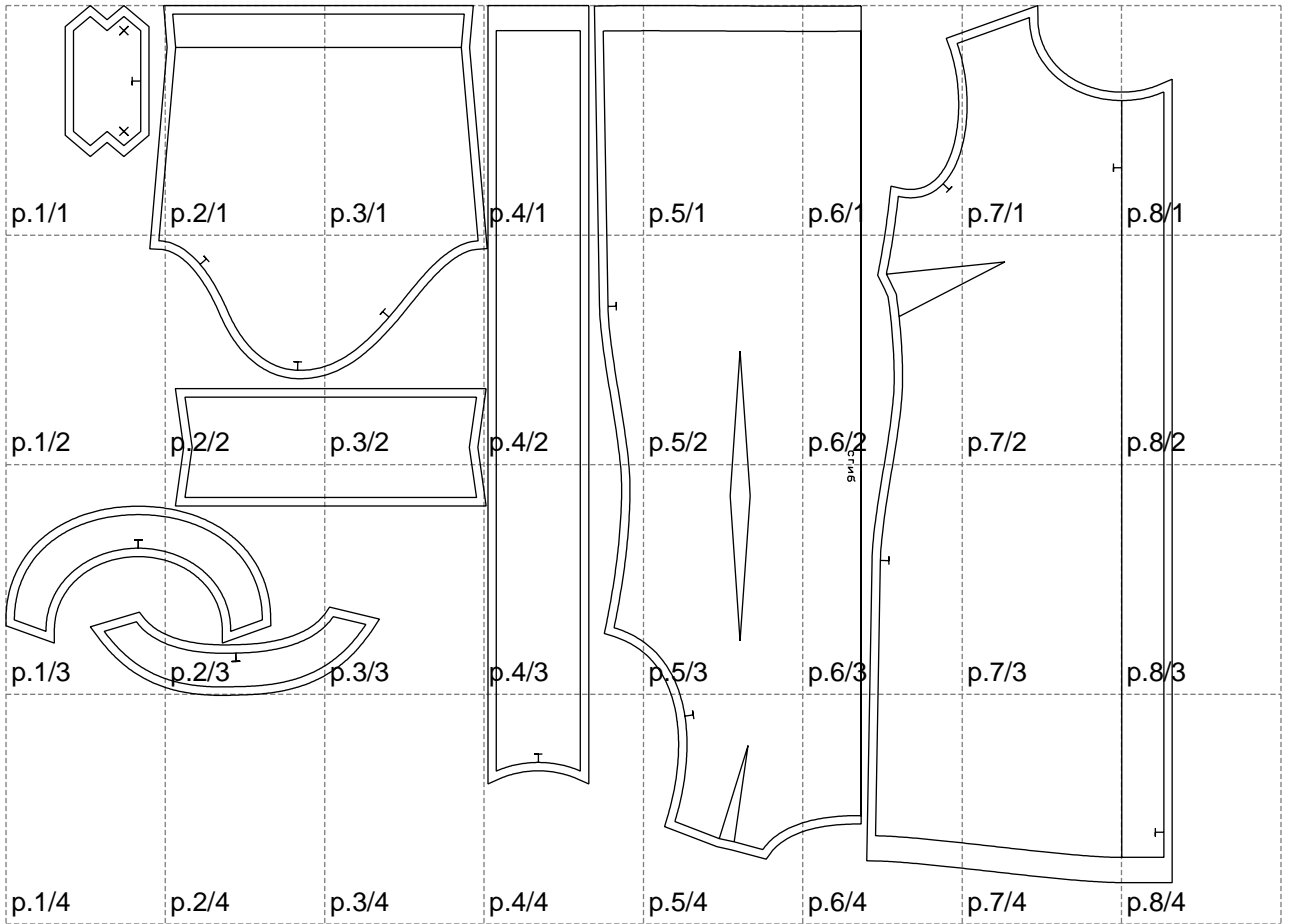

Not for print

Paper size: A4, size:1388.97 x1044.34 mm

# Example

size:1499.00 x1931.07 mm

Maneken =1 ver.0

rz\_1=170

rz\_16=104

rz\_17=88.9

rz\_18=84.4

rz\_19=112

rz\_20=109.3

---

. . . . .  
. . . . .  
. . . . .