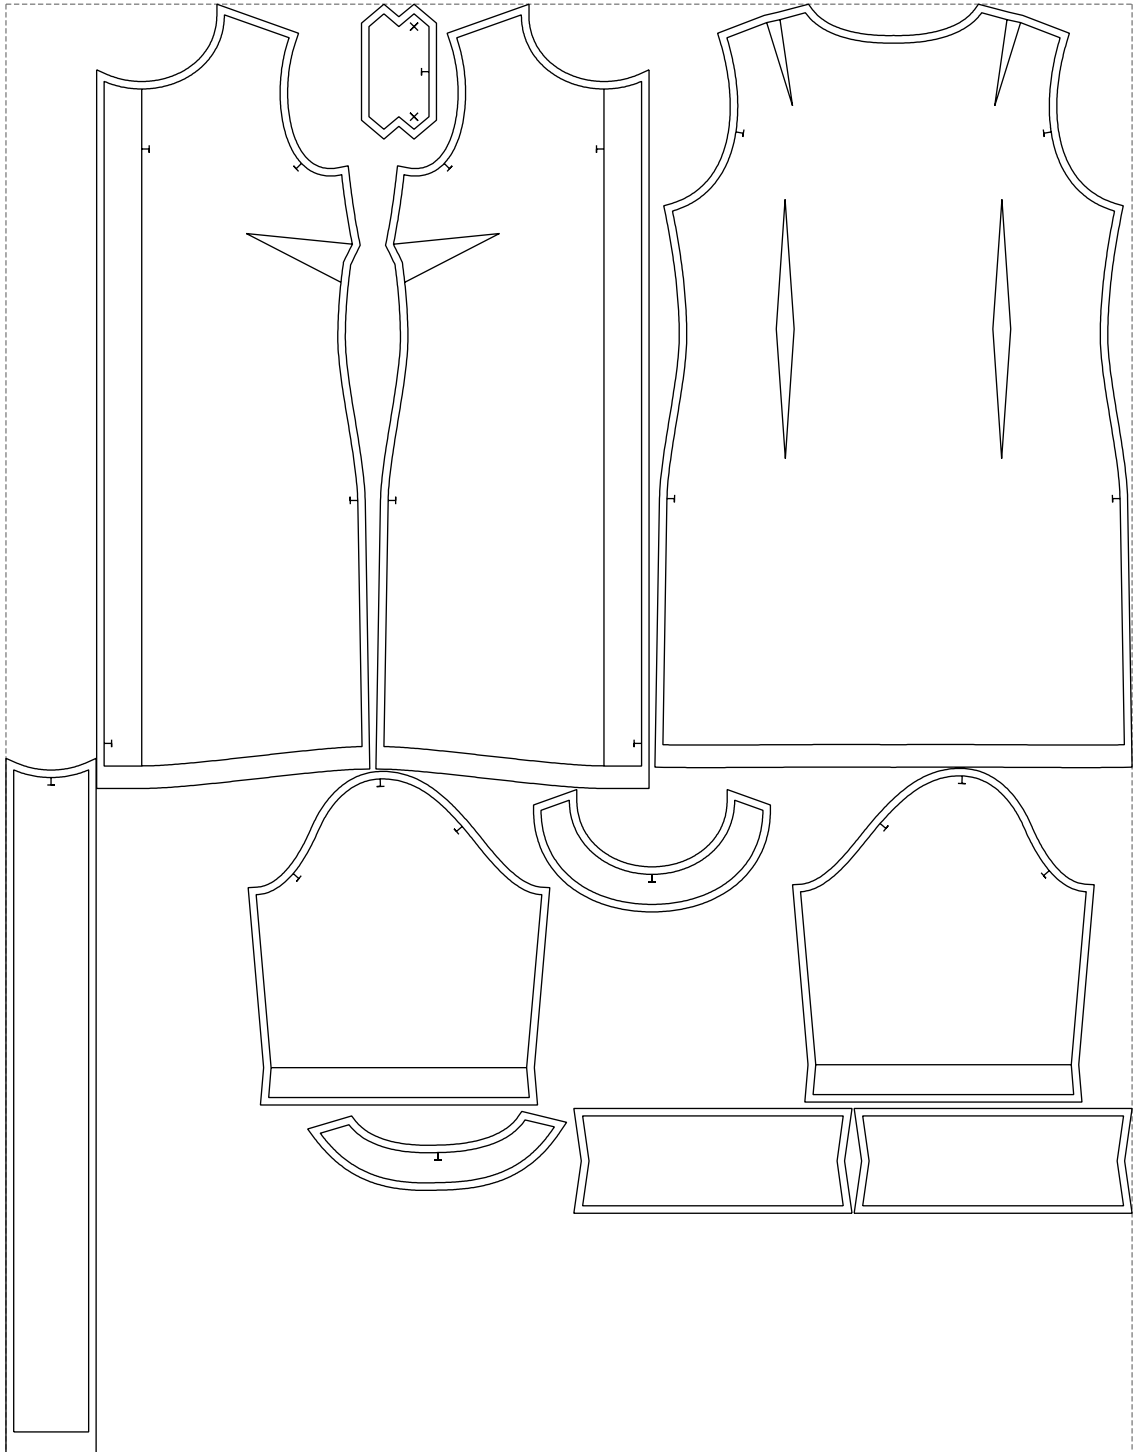

Not for print

Paper size: A4, size:1388.97 x1044.34 mm

# Example

size:1499.00 x1931.07 mm

Maneken =1 ver.0

rz\_1=170

rz\_16=104

rz\_17=88.9

rz\_18=84.4

rz\_19=112