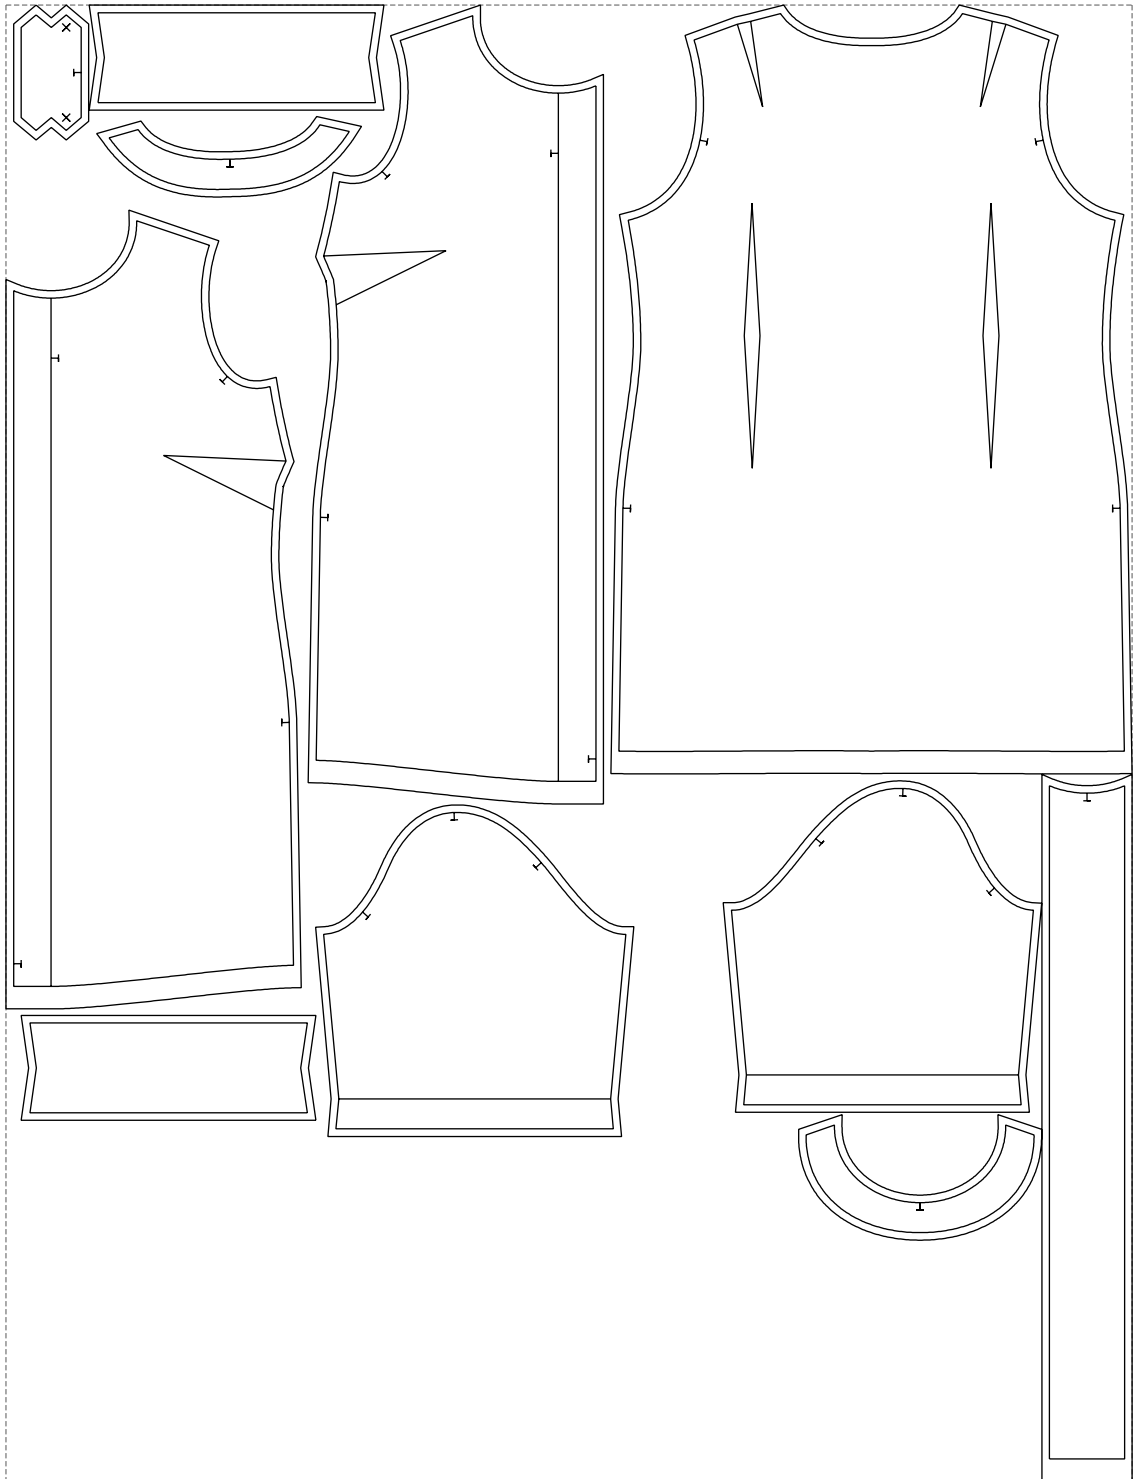

Not for print

Paper size: A4, size:1308.52 x1063.54 mm

# Example

size:1499.00 x1965.60 mm

Maneken =1 ver.0

rz\_1=170

rz\_16=116

rz\_17=100

rz\_18=98.8

rz\_19=124