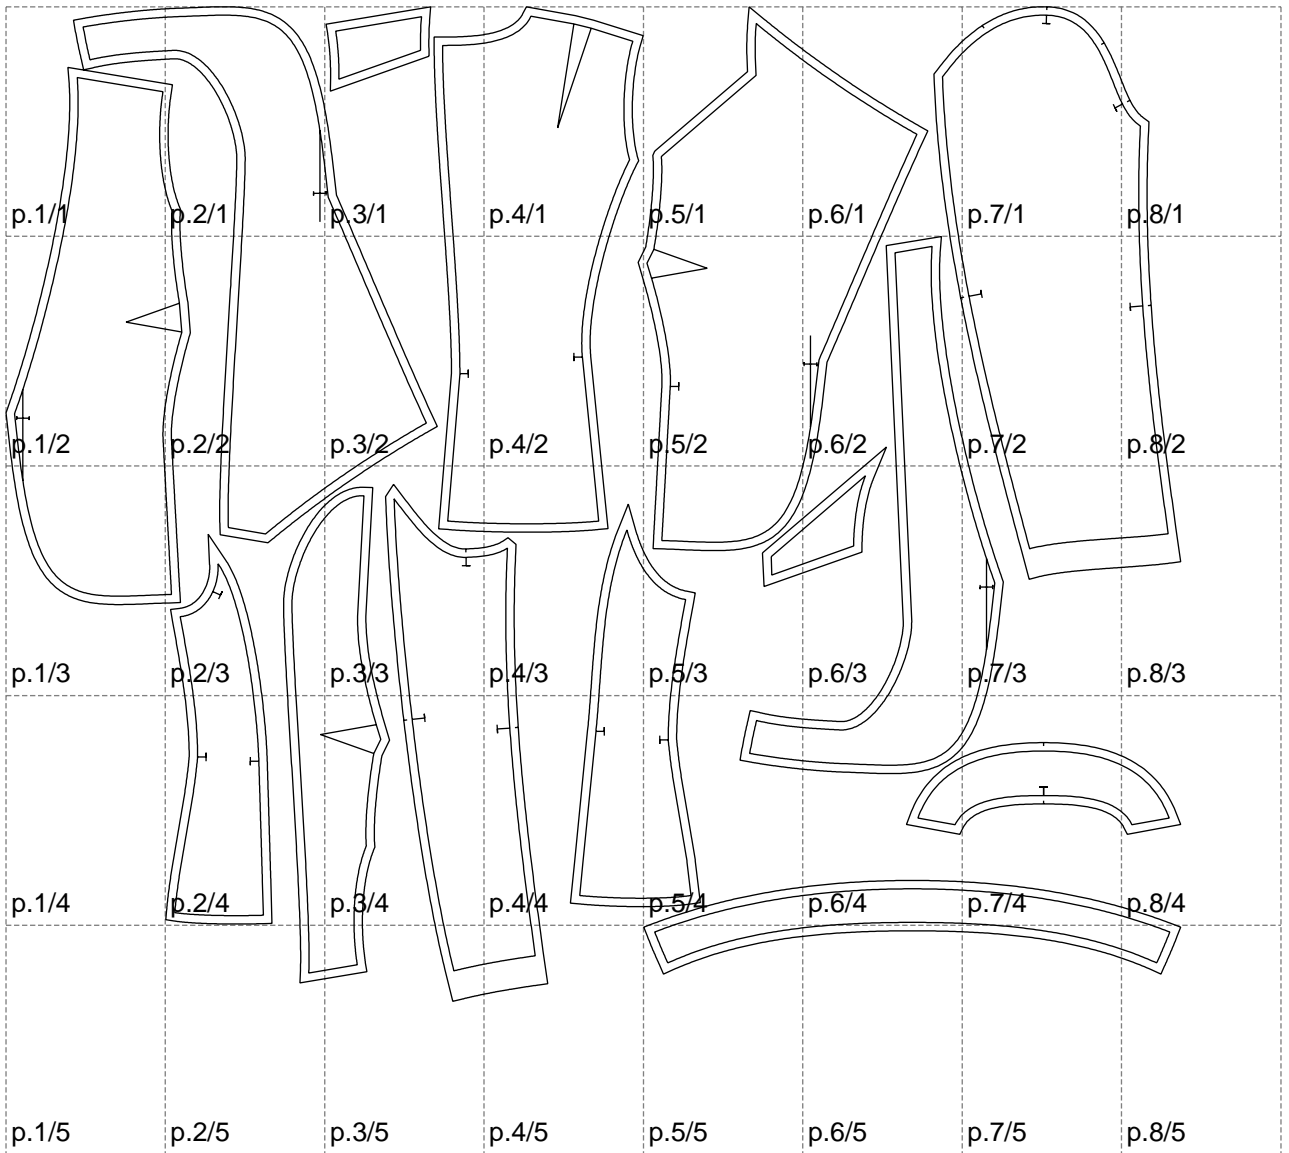

Not for print

Paper size: A4, size:1399.00 x1184.41 mm

# Example

size:1499.00 x1598.12 mm

Maneken =1 ver.0

rz\_1=170

rz\_16=104

rz\_17=88.9

rz\_18=84.4

rz\_19=112

rz\_20=109.3

---

. . . . .  
. . . . .  
. . . . .