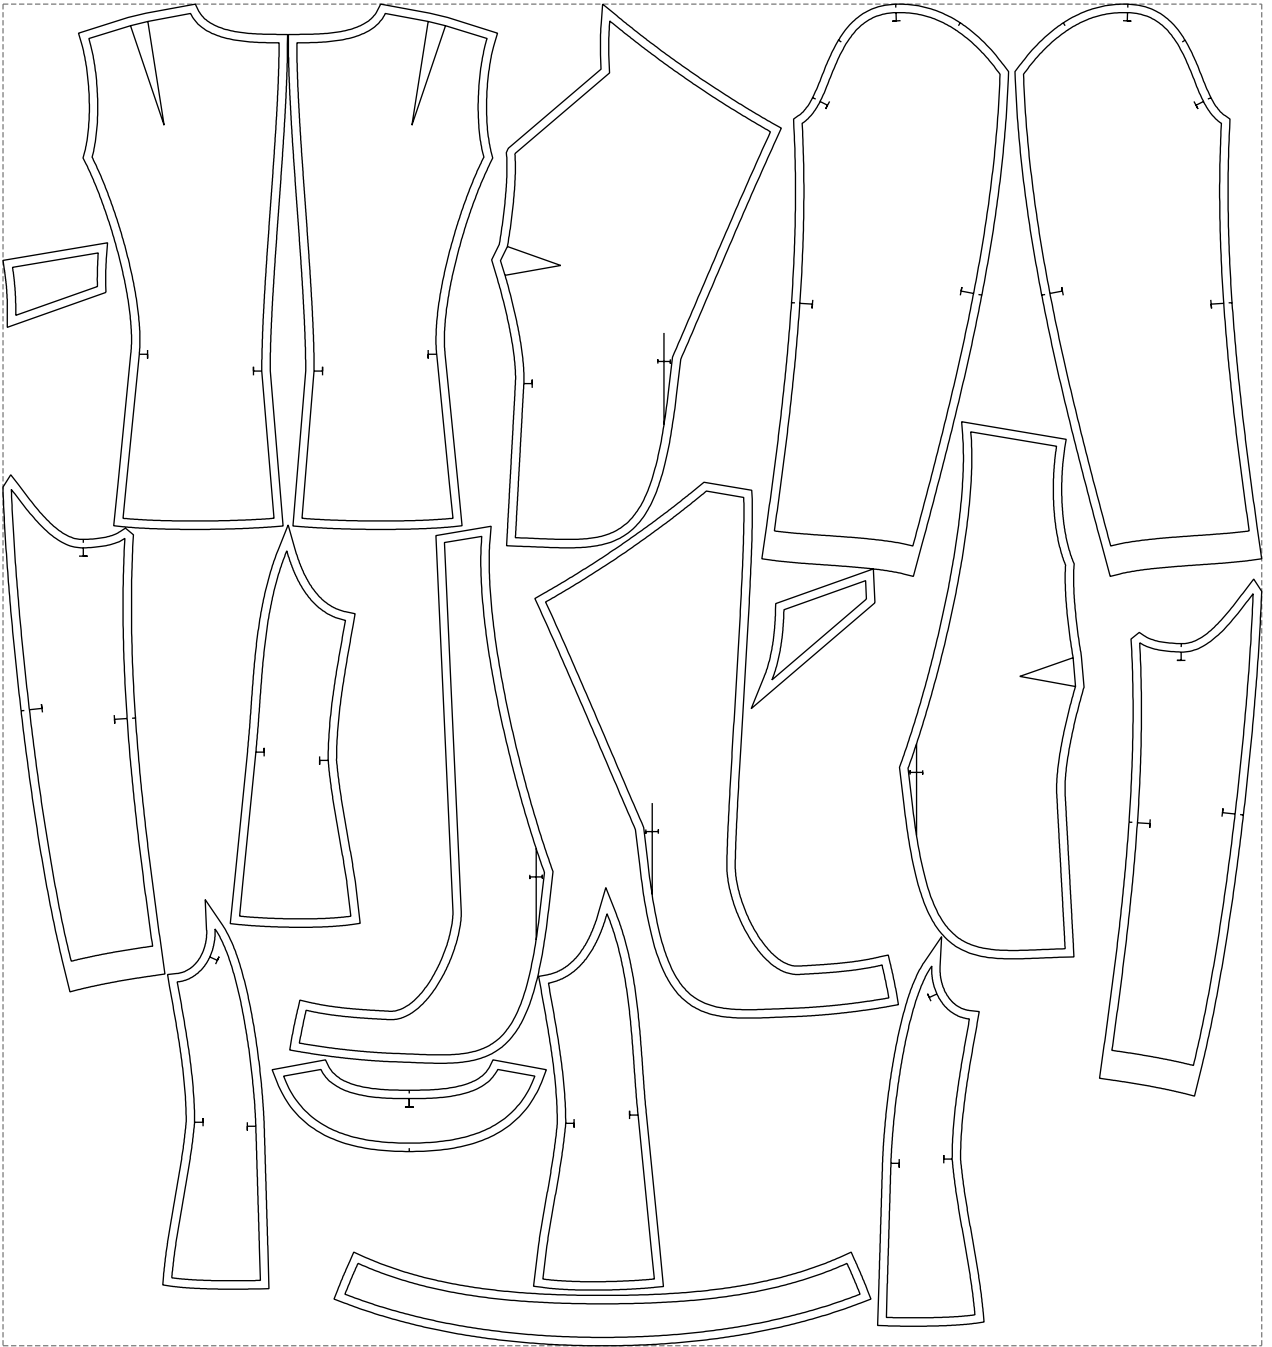

Not for print

Paper size: A4, size:1399.00 x1184.41 mm

# Example

size:1499.00 x1598.12 mm

Maneken =1 ver.0

rz\_1=170

rz\_16=104

rz\_17=88.9

rz\_18=84.4

rz\_19=112