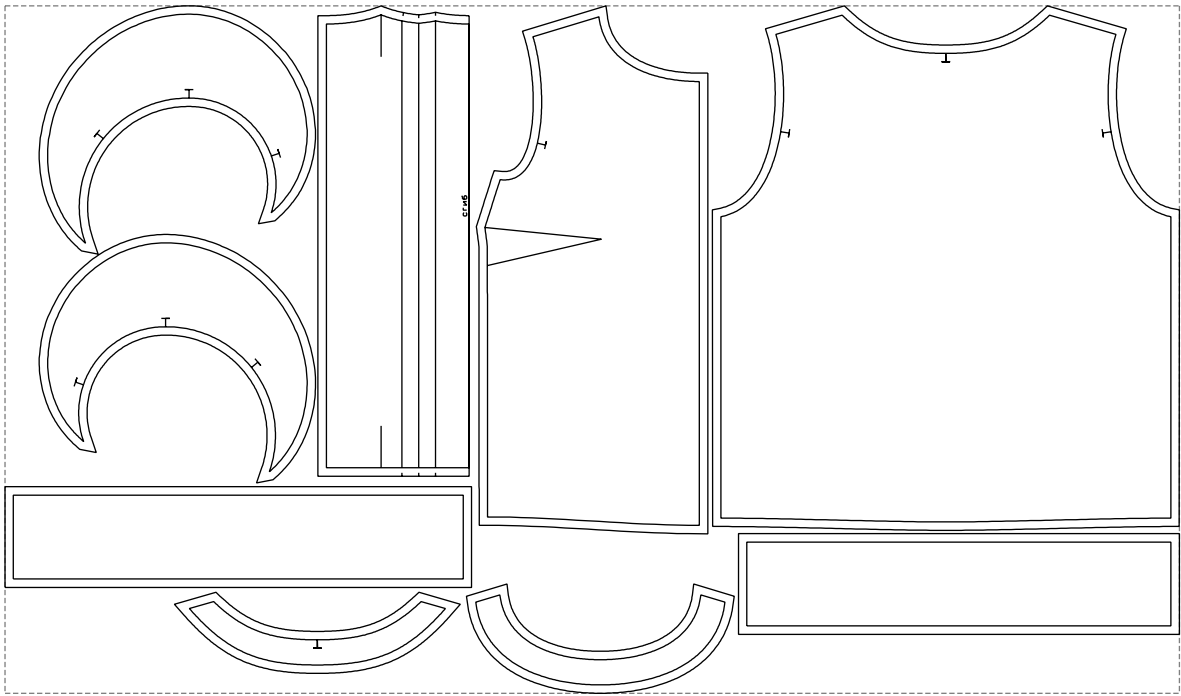

Not for print

Paper size: A4, size:1399.00 x748.79 mm

# Example

size:1398.66 x818.95 mm

Maneken =1 ver.0

rz\_1=170

rz\_16=96

rz\_17=82

rz\_18=76

rz\_19=104

rz\_20=101.8

---

. . . . .  
. . . . .  
. . . . .