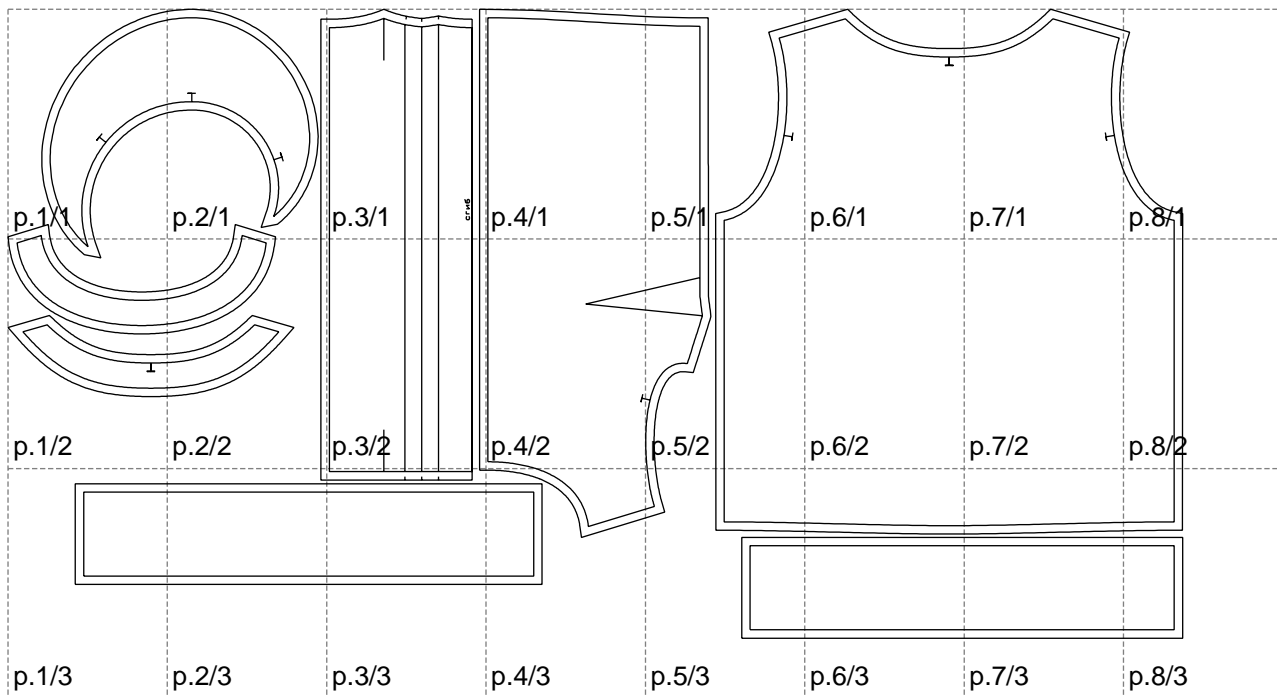

Not for print

Paper size: A4, size:1399.00 x748.79 mm

# Example

size:1398.66 x818.95 mm

Maneken =1 ver.0

rz\_1=170

rz\_16=96

rz\_17=82

rz\_18=76

rz\_19=104

rz\_20=101.8

---

. . . . .  
. . . . .  
. . . . .