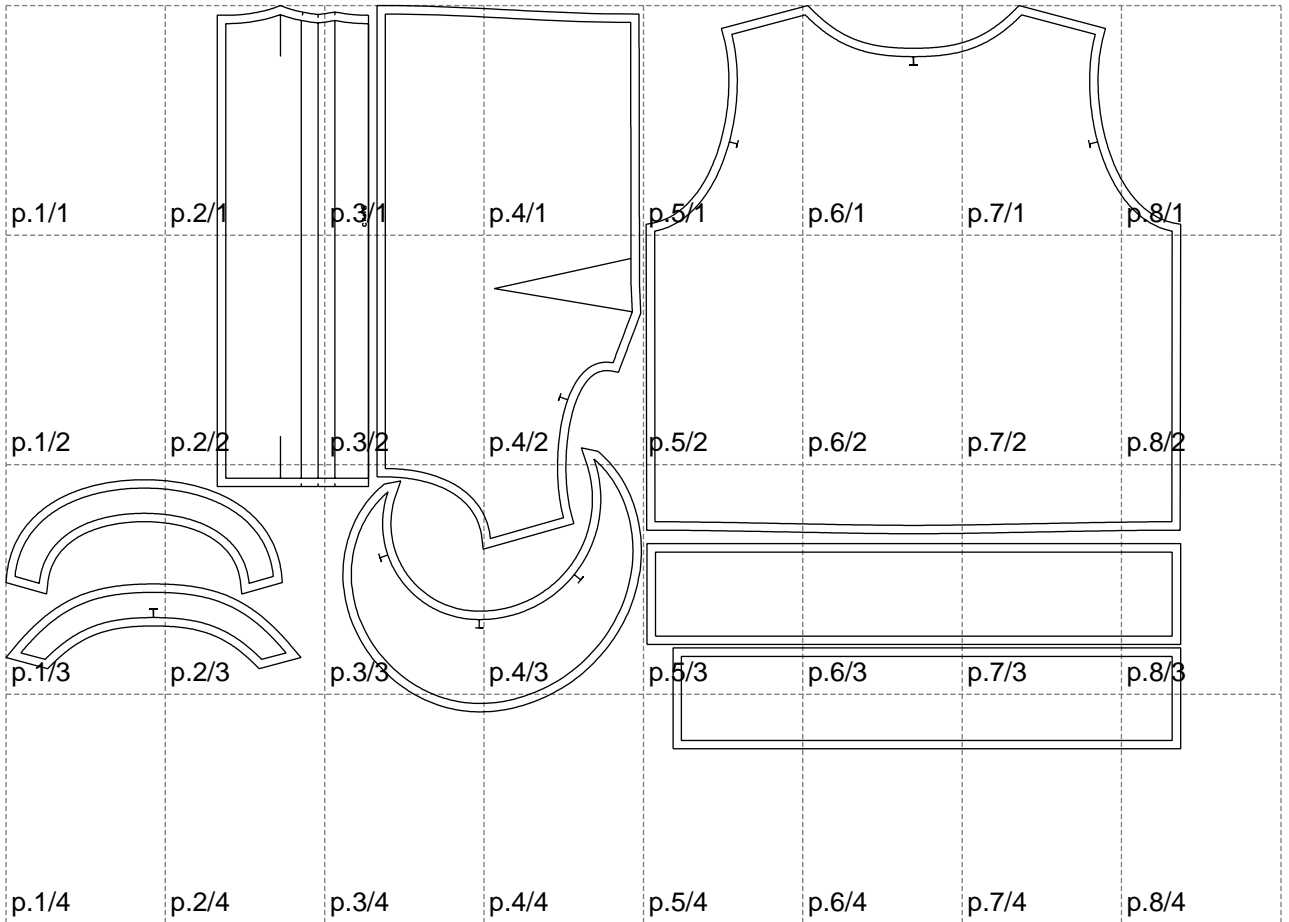

Not for print

Paper size: A4, size:1399.00 x884.98 mm

# Example

size:1499.00 x946.96 mm

Maneken =1 ver.0

rz\_1=170

rz\_16=112

rz\_17=96.2

rz\_18=94

rz\_19=120

rz\_20=117

---

. . . . .  
. . . . .  
. . . . .