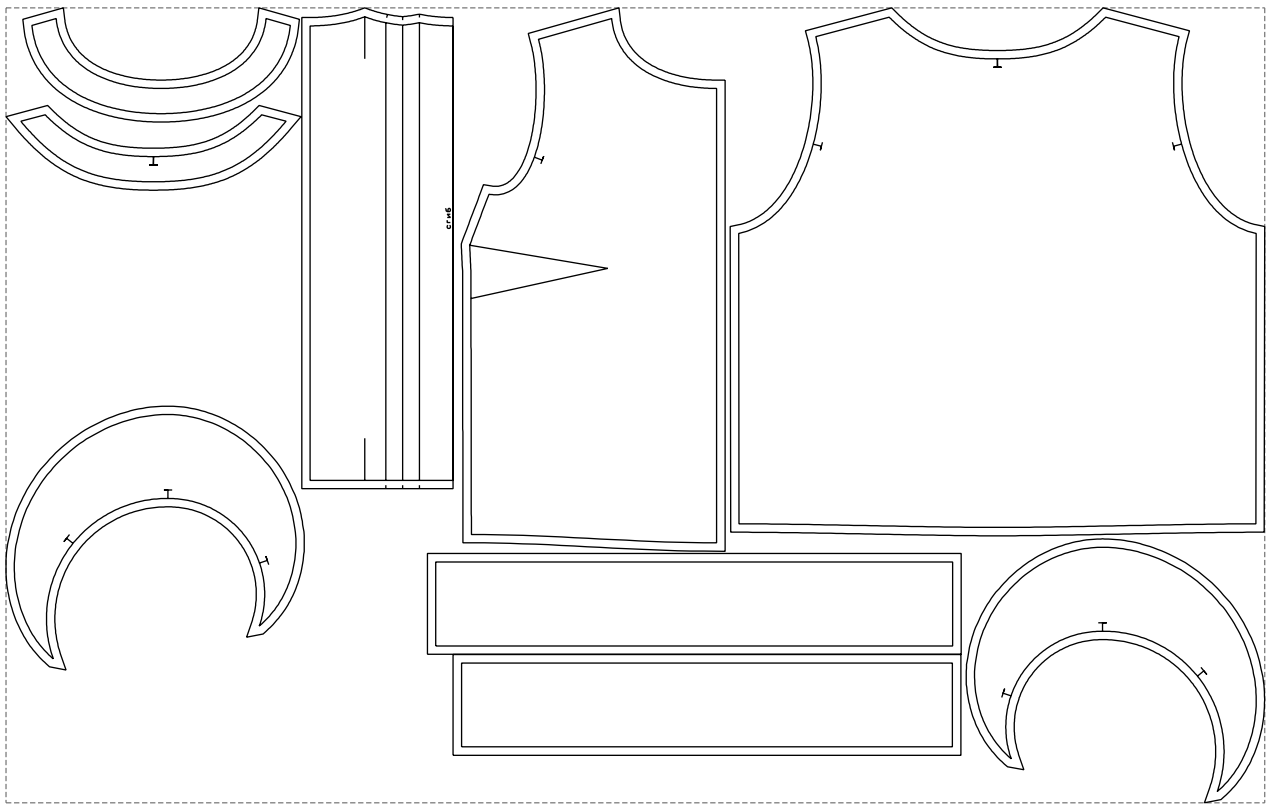

Not for print

Paper size: A4, size:1399.00 x884.98 mm

# Example

size:1499.00 x946.96 mm

Maneken =1 ver.0

rz\_1=170

rz\_16=112

rz\_17=96.2

rz\_18=94

rz\_19=120