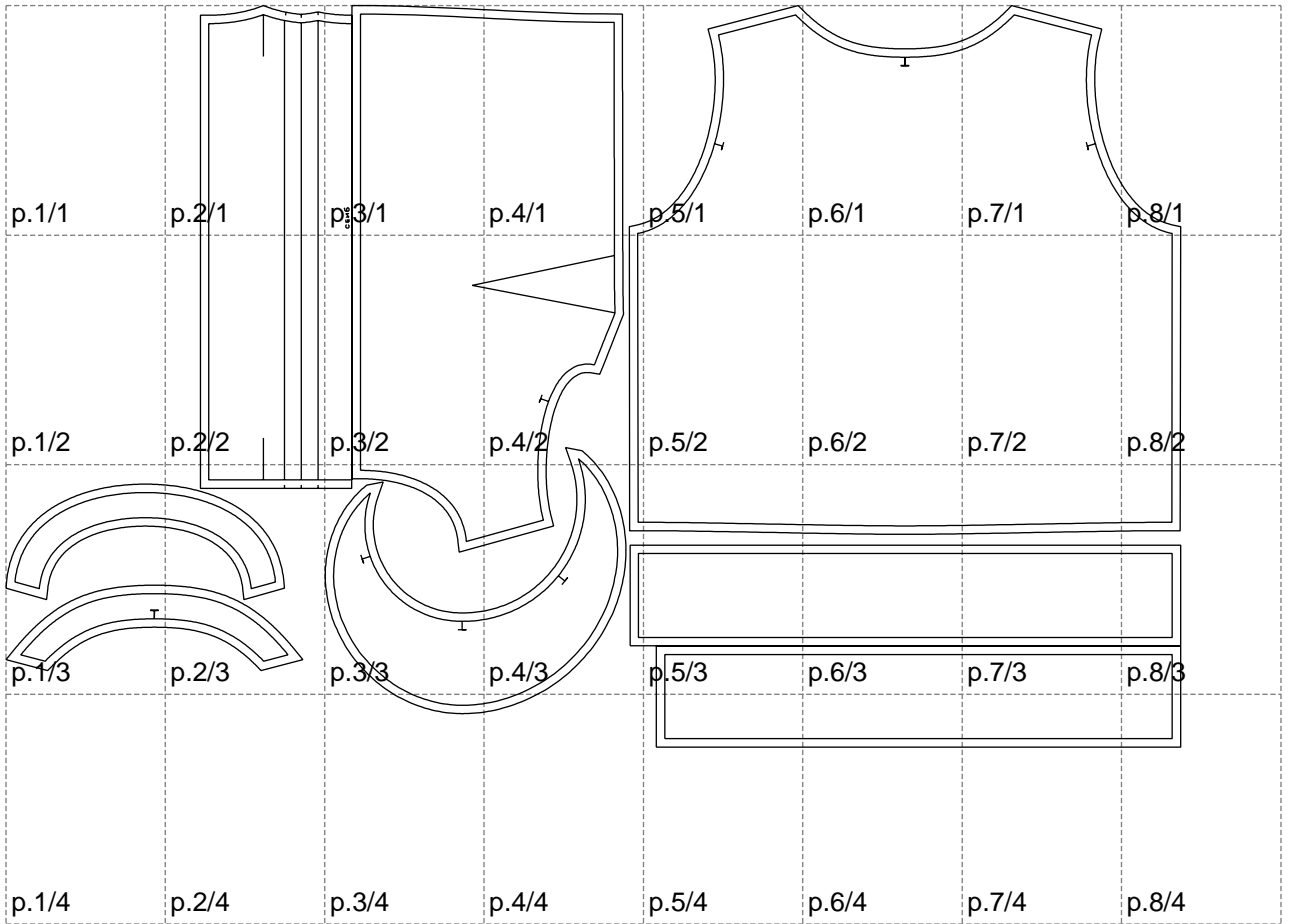

Not for print

Paper size: A4, size:1399.00 x882.89 mm

# Example

size:1499.00 x1031.12 mm

Maneken =1 ver.0

rz\_1=170

rz\_16=116

rz\_17=100

rz\_18=98.8

rz\_19=124

rz\_20=121

---

. . . . .  
. . . . .  
. . . . .