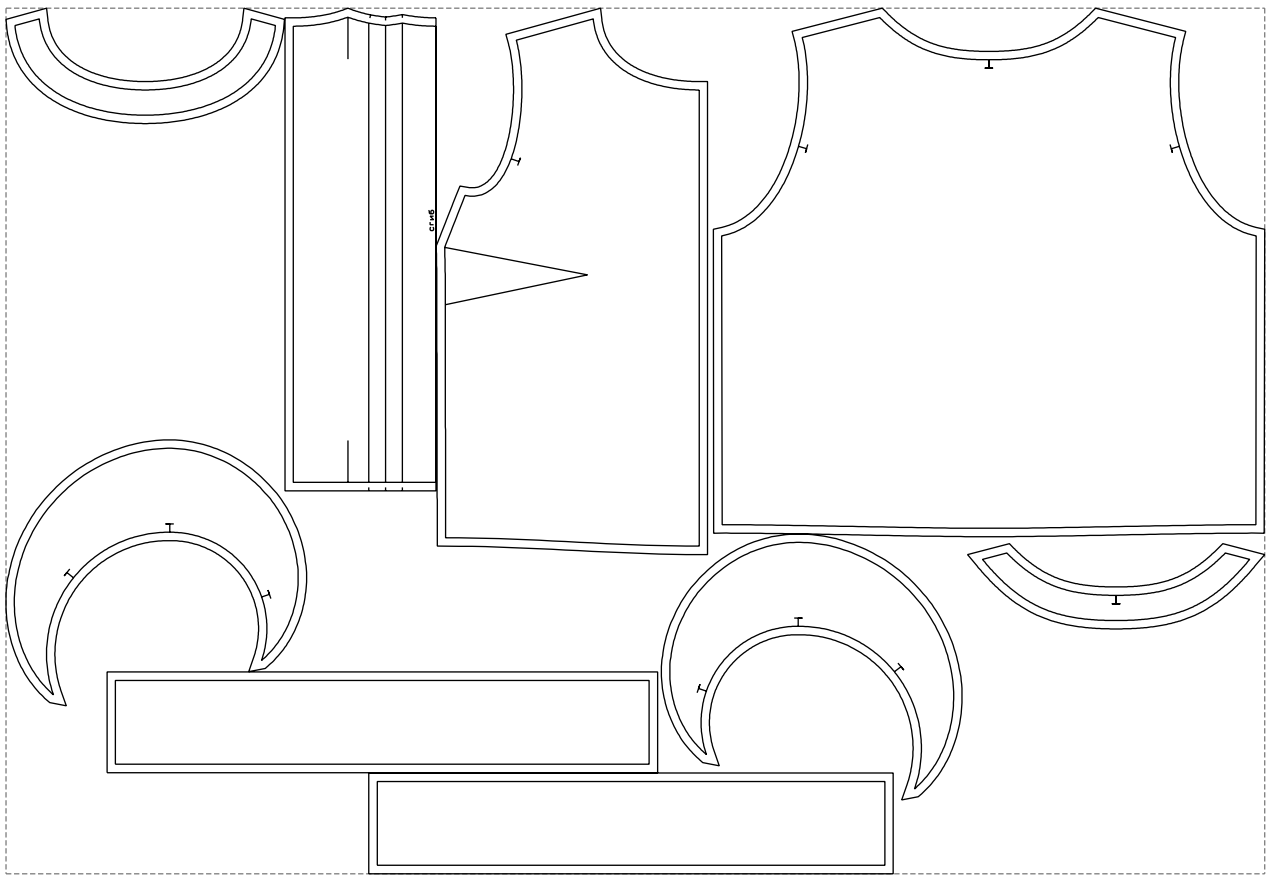

Not for print

Paper size: A4, size:1399.00 x882.89 mm

# Example

size:1499.00 x1031.12 mm

Maneken =1 ver.0

rz\_1=170

rz\_16=116

rz\_17=100

rz\_18=98.8

rz\_19=124