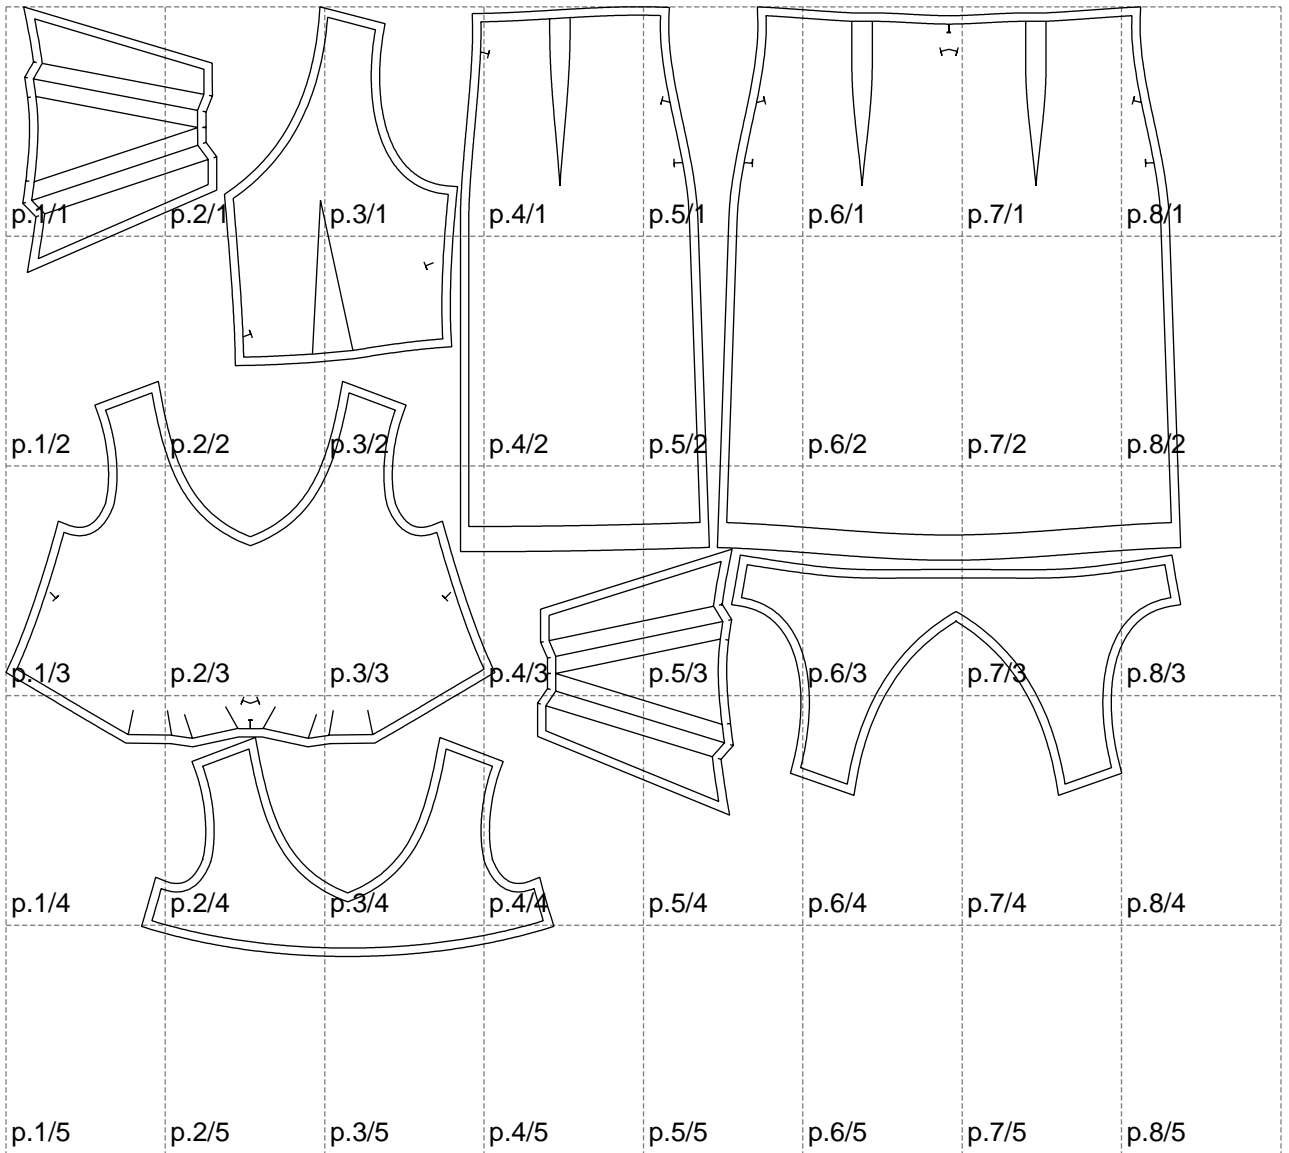

Not for print

Paper size: A4, size:1399.00 x1130.88 mm

# Example

size:1499.00 x1391.05 mm

Maneken =1 ver.0

rz\_1=170

rz\_16=92

rz\_17=78.8

rz\_18=71.8

rz\_19=100

rz\_20=98.1

---

. . . . .  
. . . . .  
. . . . .