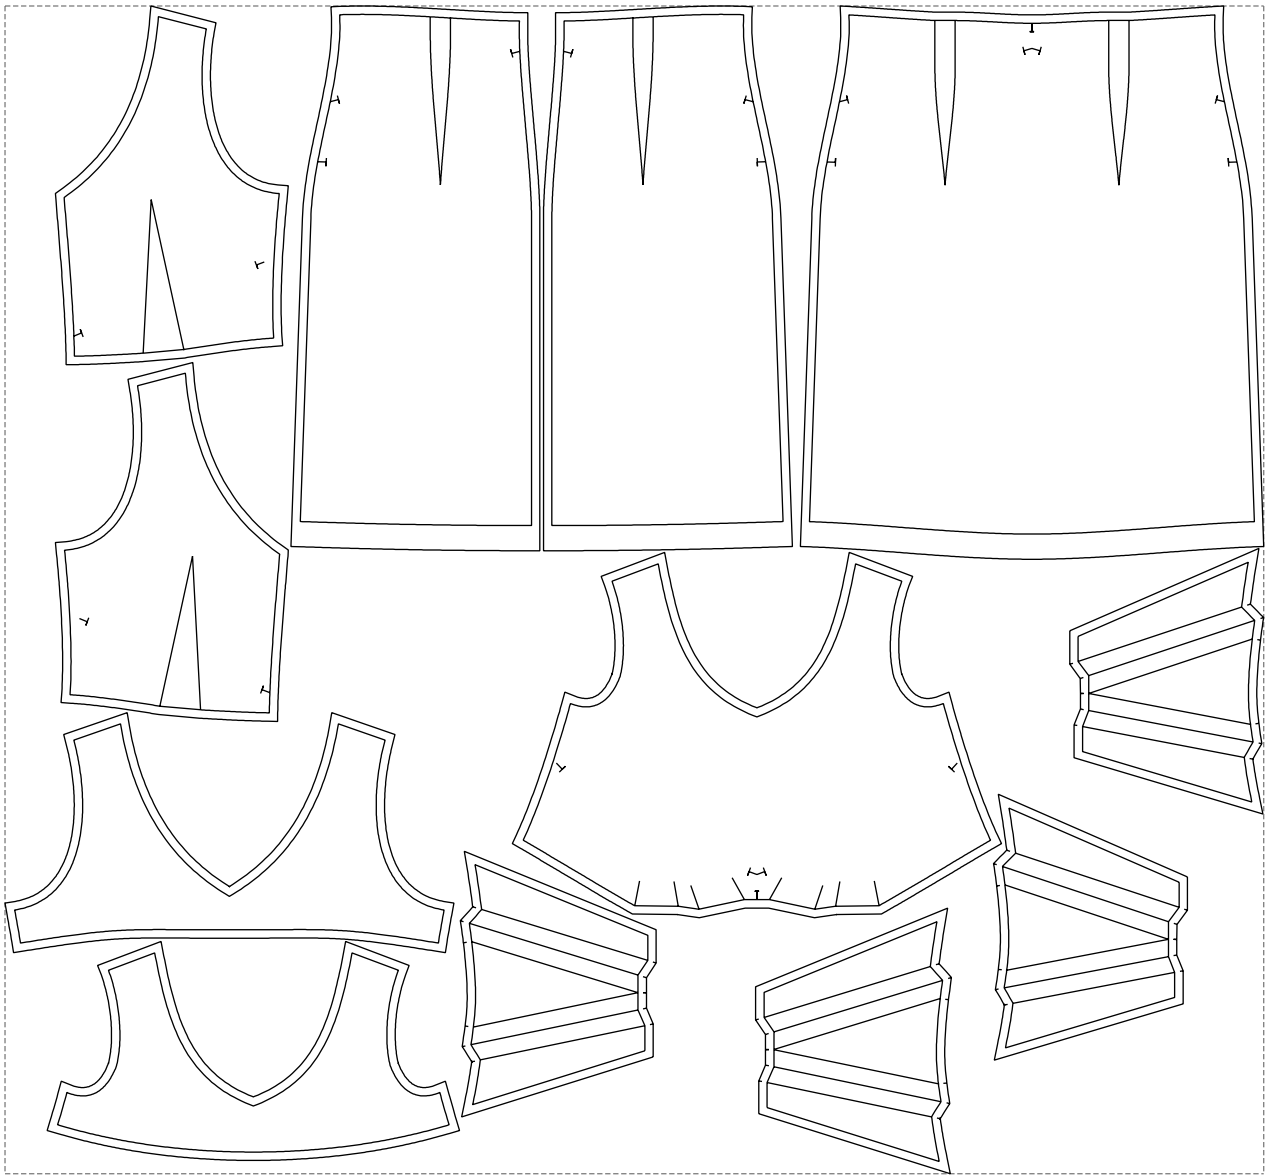

Not for print

Paper size: A4, size:1399.00 x1130.88 mm

# Example

size:1499.00 x1391.05 mm

Maneken =1 ver.0

rz\_1=170

rz\_16=92

rz\_17=78.8

rz\_18=71.8

rz\_19=100