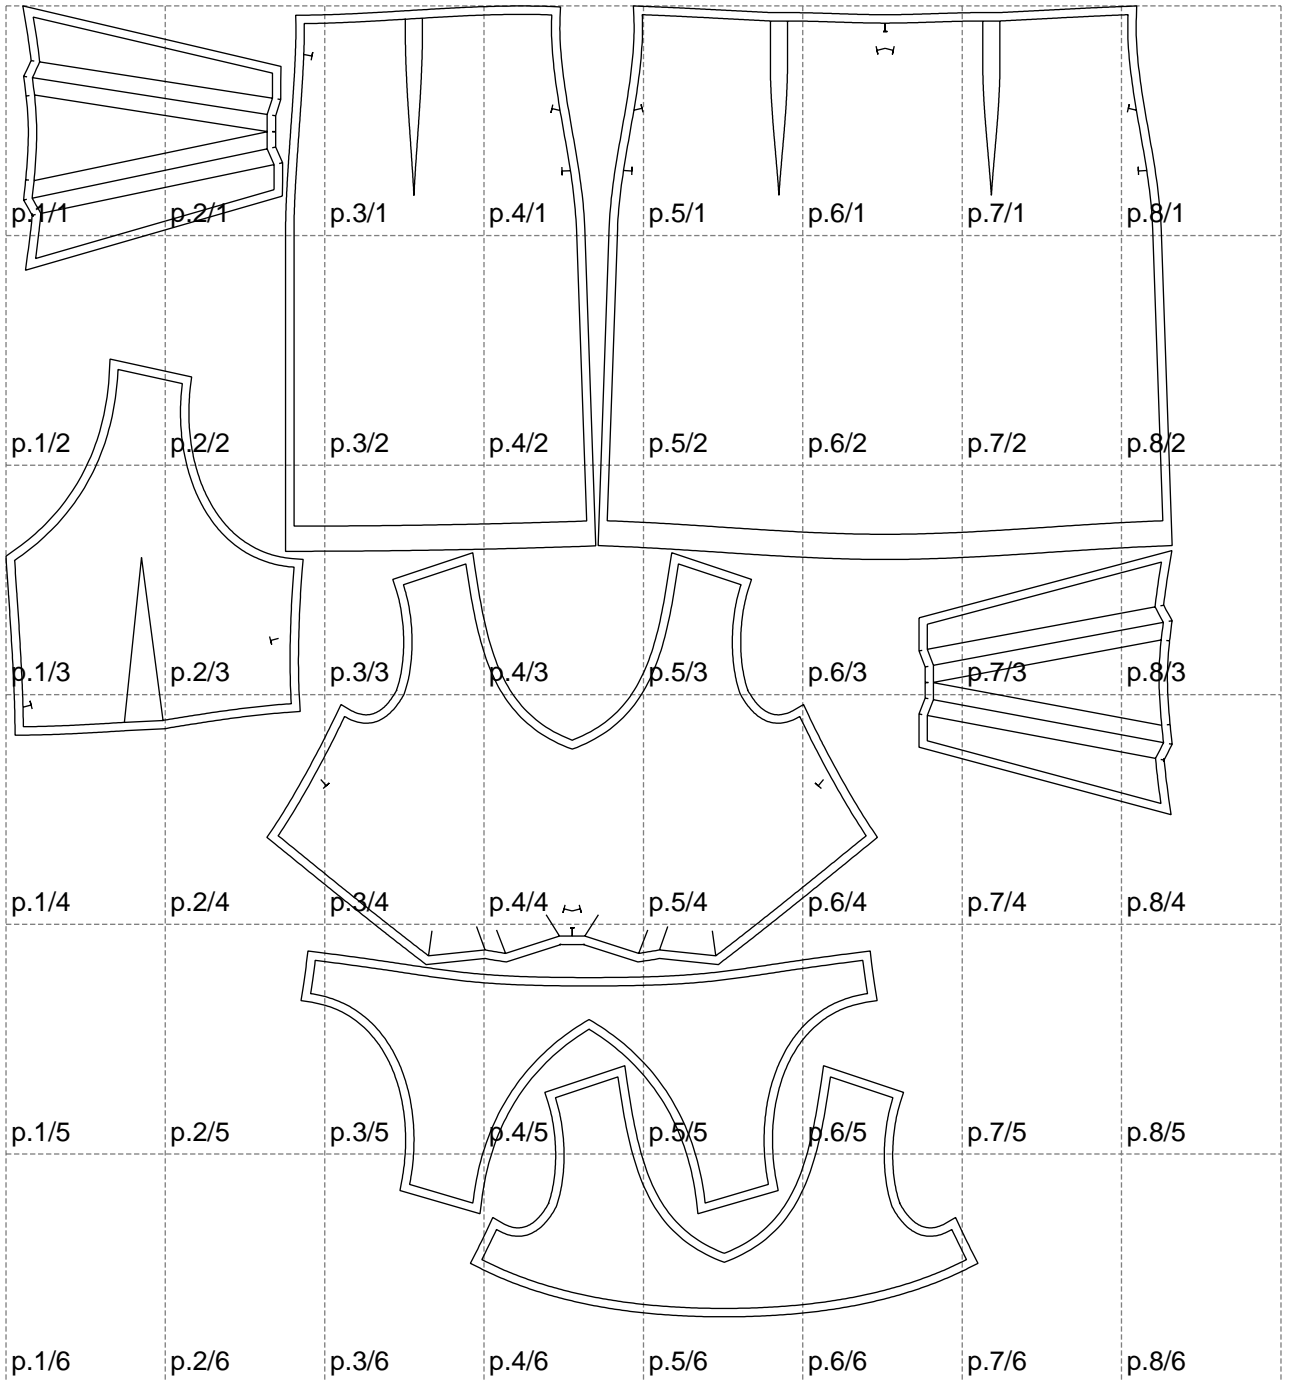

Not for print

Paper size: A4, size:1388.95 x1560.95 mm

# Example

size:1499.00 x1789.72 mm

Maneken =1 ver.0

rz\_1=170

rz\_16=120

rz\_17=104

rz\_18=103.6

rz\_19=128

rz\_20=125.1

---

. . . . .  
. . . . .  
. . . . .