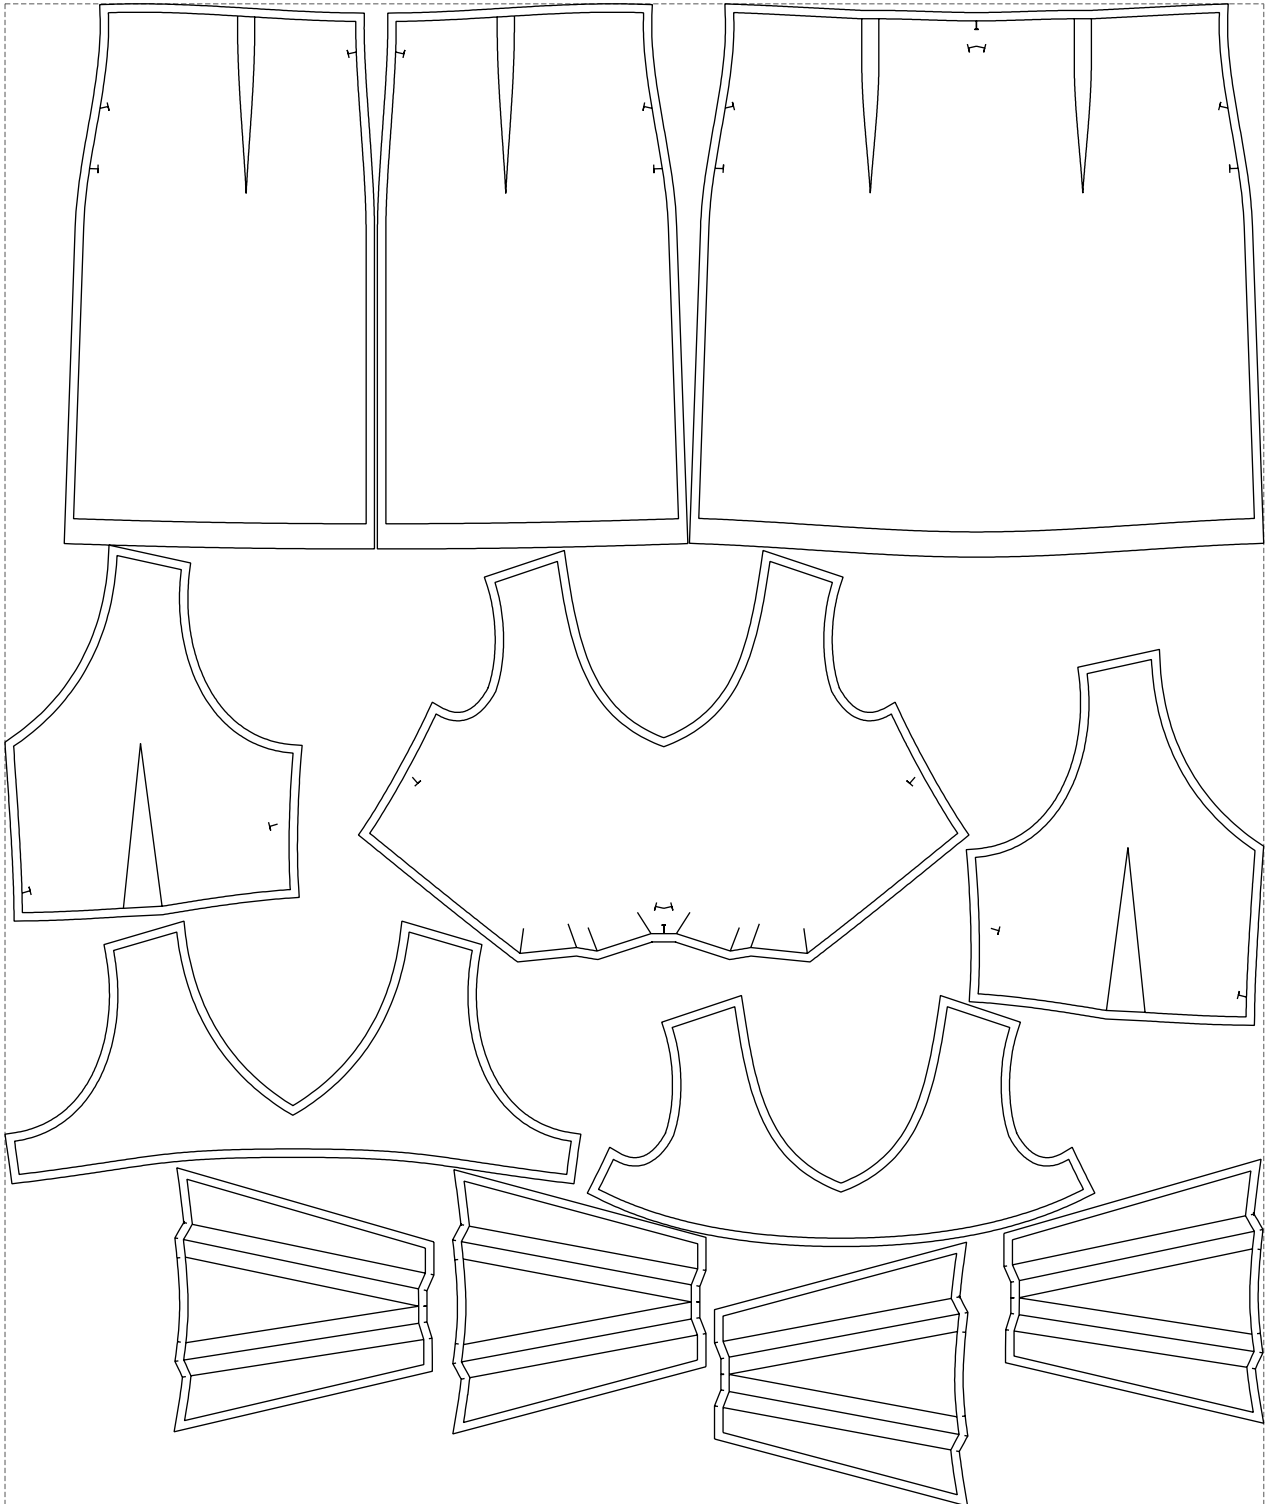

Not for print

Paper size: A4, size:1388.95 x1560.95 mm

# Example

size:1499.00 x1789.72 mm

Maneken =1 ver.0

rz\_1=170

rz\_16=120

rz\_17=104

rz\_18=103.6

rz\_19=128