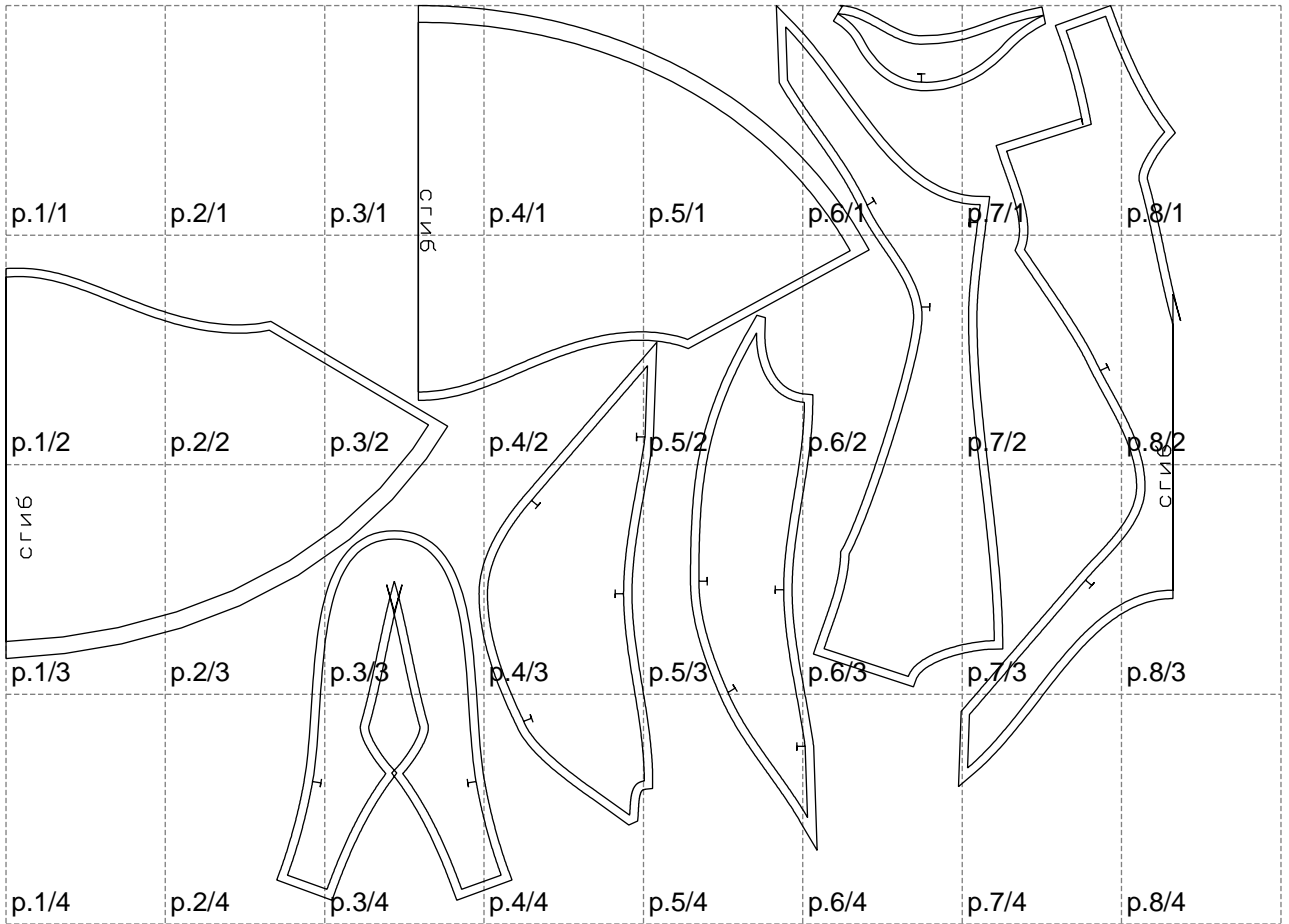

Not for print

Paper size: A4, size:1399.00 x1065.25 mm

# Example

size:1499.00 x1255.10 mm

Maneken =1 ver.0

rz\_1=170

rz\_16=88

rz\_17=75.6

rz\_18=67.6

rz\_19=96

rz\_20=94.6

---

. . . . .  
. . . . .  
. . . . .