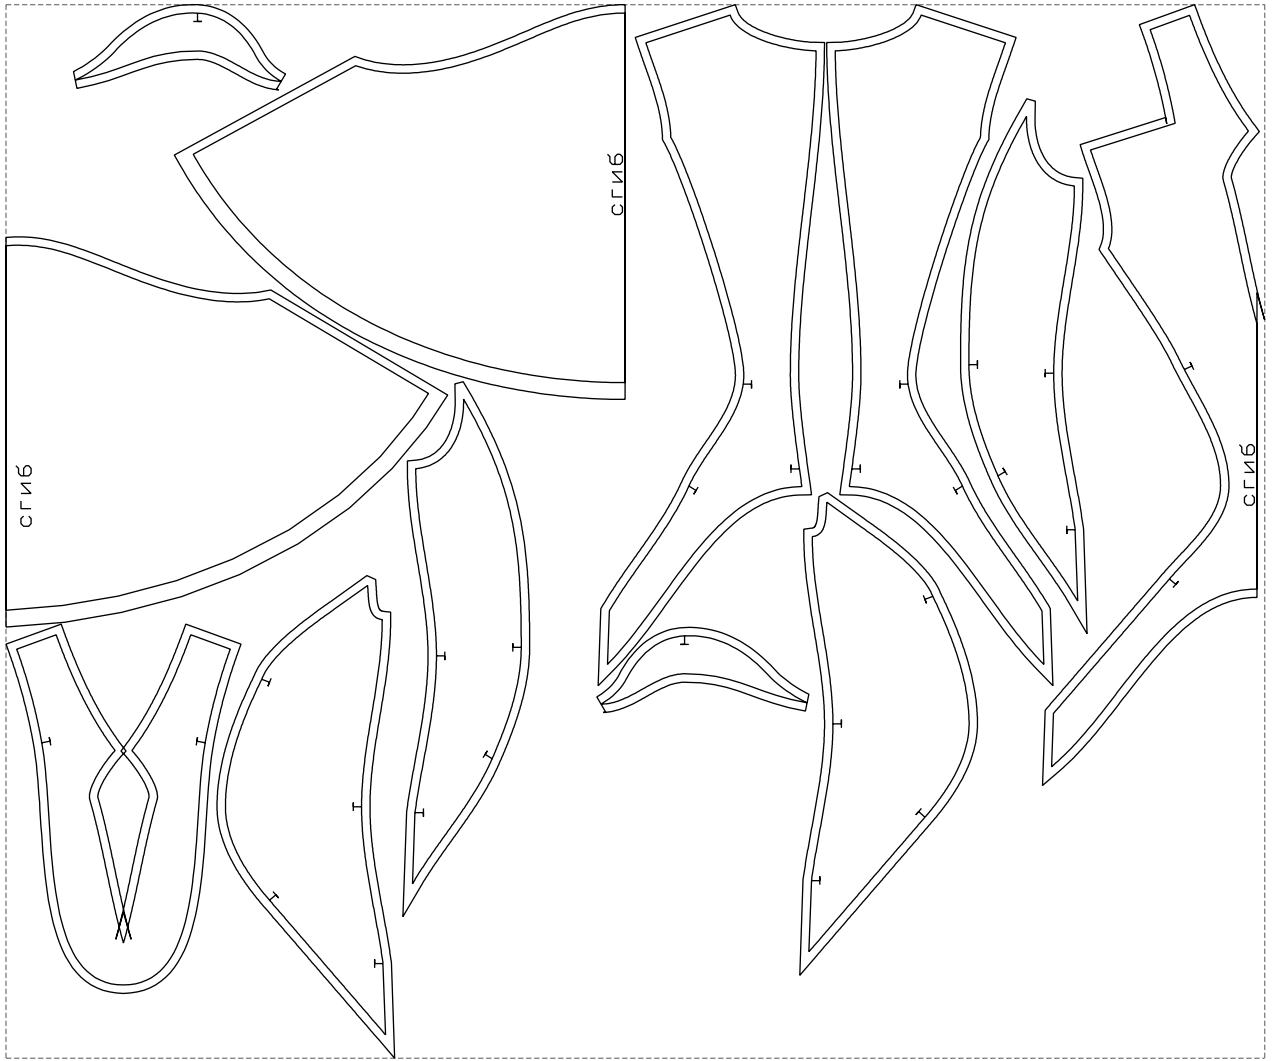

Not for print

Paper size: A4, size:1399.00 x1065.25 mm

# Example

size:1499.00 x1255.10 mm

Maneken =1 ver.0

rz\_1=170

rz\_16=88

rz\_17=75.6

rz\_18=67.6

rz\_19=96

rz\_20=94.6

---

. . . . .  
. . . . .  
. . . . .