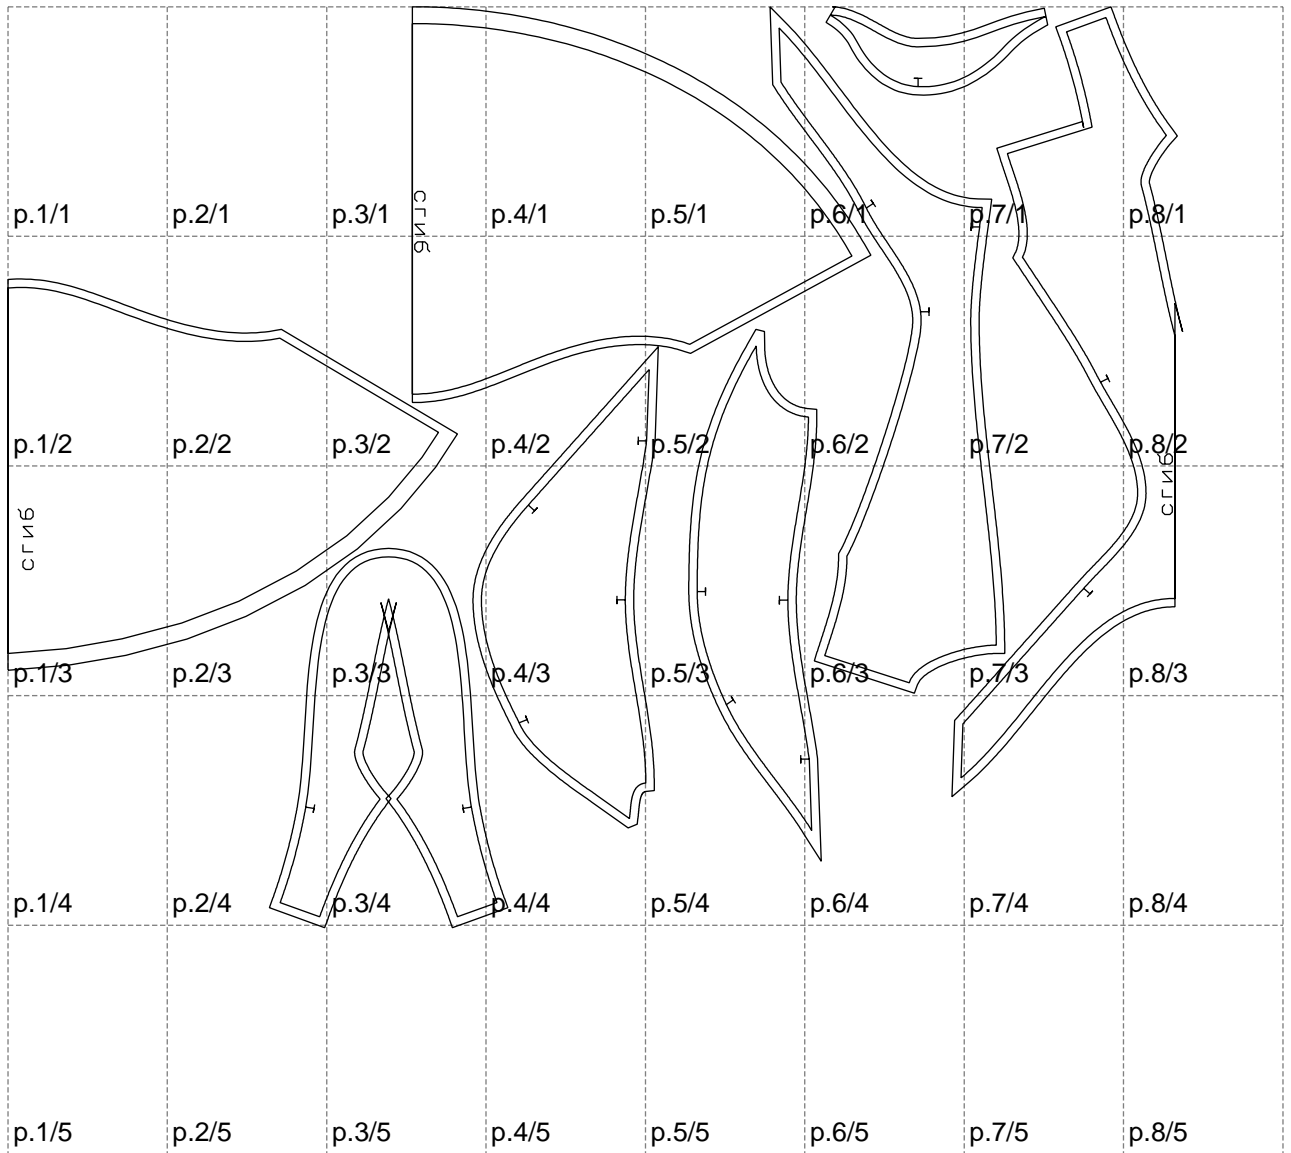

Not for print

Paper size: A4, size:1399.00 x1096.55 mm

# Example

size:1499.00 x1278.58 mm

Maneken =1 ver.0

rz\_1=170

rz\_16=92

rz\_17=78.8

rz\_18=71.8

rz\_19=100

rz\_20=98.1

---

. . . . .  
. . . . .  
. . . . .