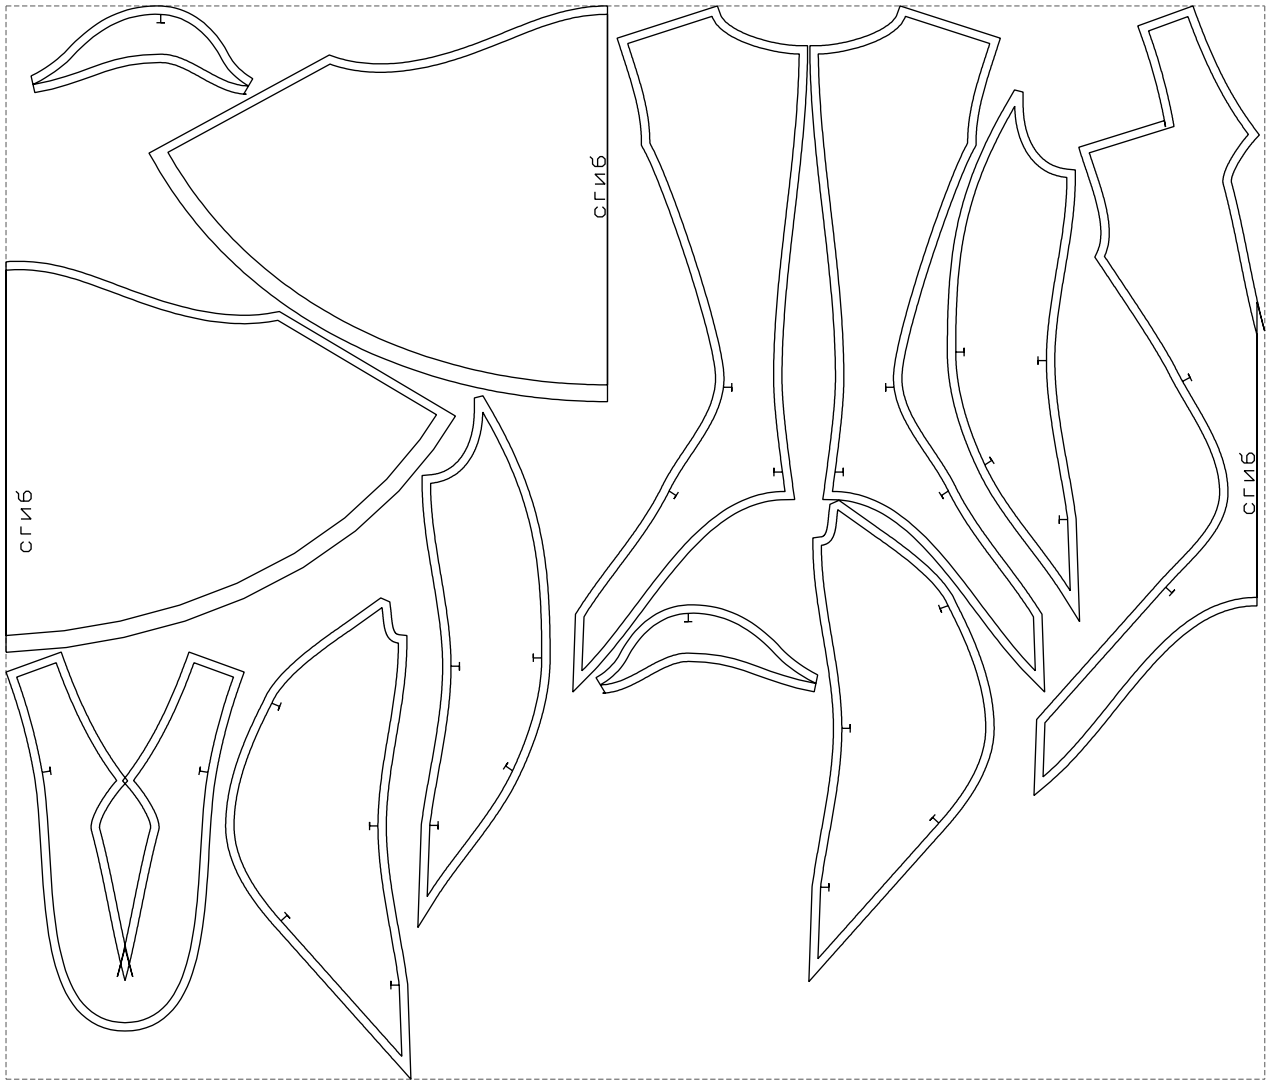

Not for print

Paper size: A4, size:1399.00 x1096.55 mm

# Example

size:1499.00 x1278.58 mm

Maneken =1 ver.0

rz\_1=170

rz\_16=92

rz\_17=78.8

rz\_18=71.8

rz\_19=100

rz\_20=98.1

---

. . . . .  
. . . . .  
. . . . .