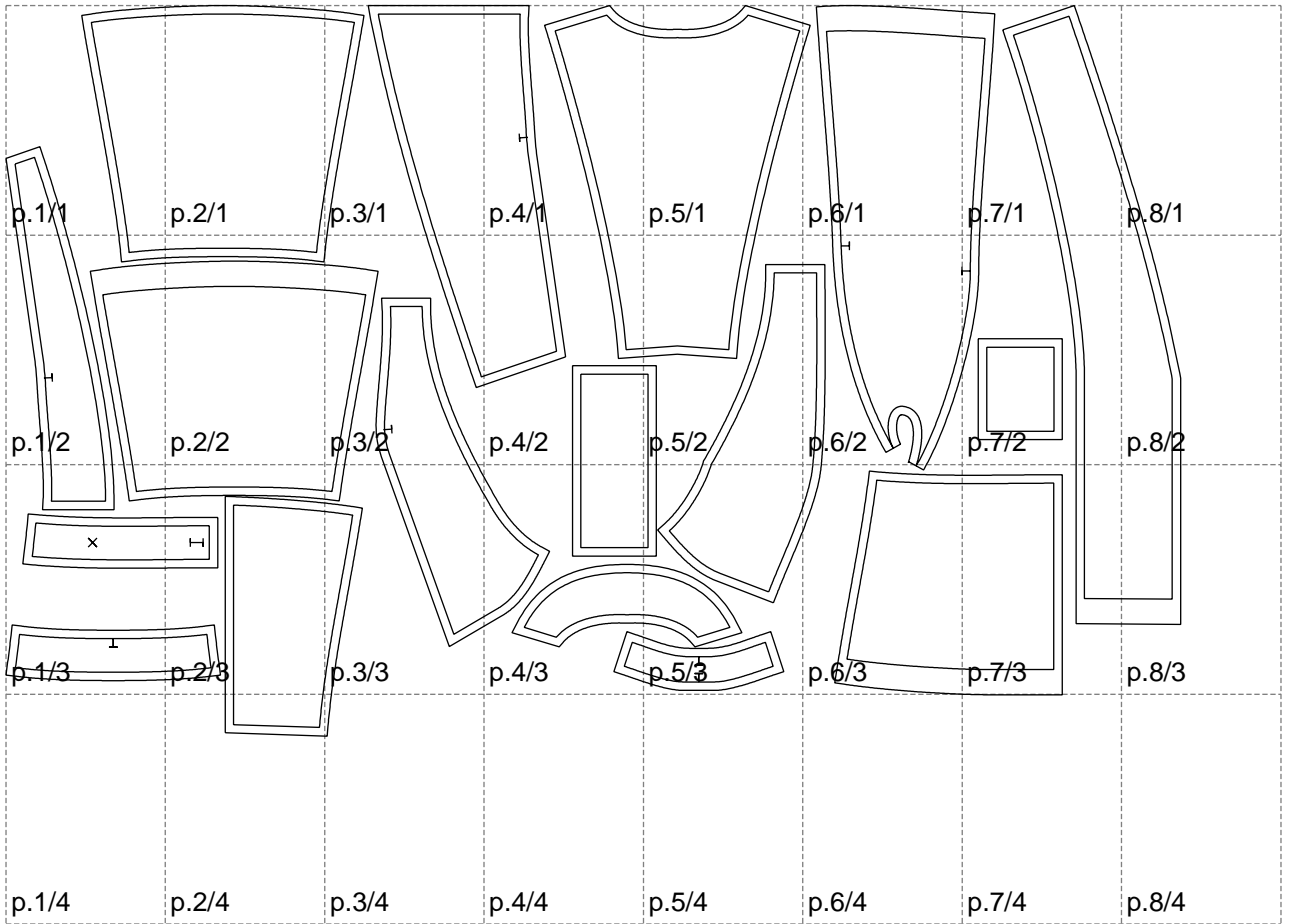

Not for print

Paper size: A4, size:1399.00 x869.89 mm

# Example

size:1499.00 x1219.00 mm

Maneken =1 ver.0

rz\_1=170

rz\_16=88

rz\_17=75.6

rz\_18=67.6

rz\_19=96

rz\_20=94.6

---

. . . . .  
. . . . .  
. . . . .