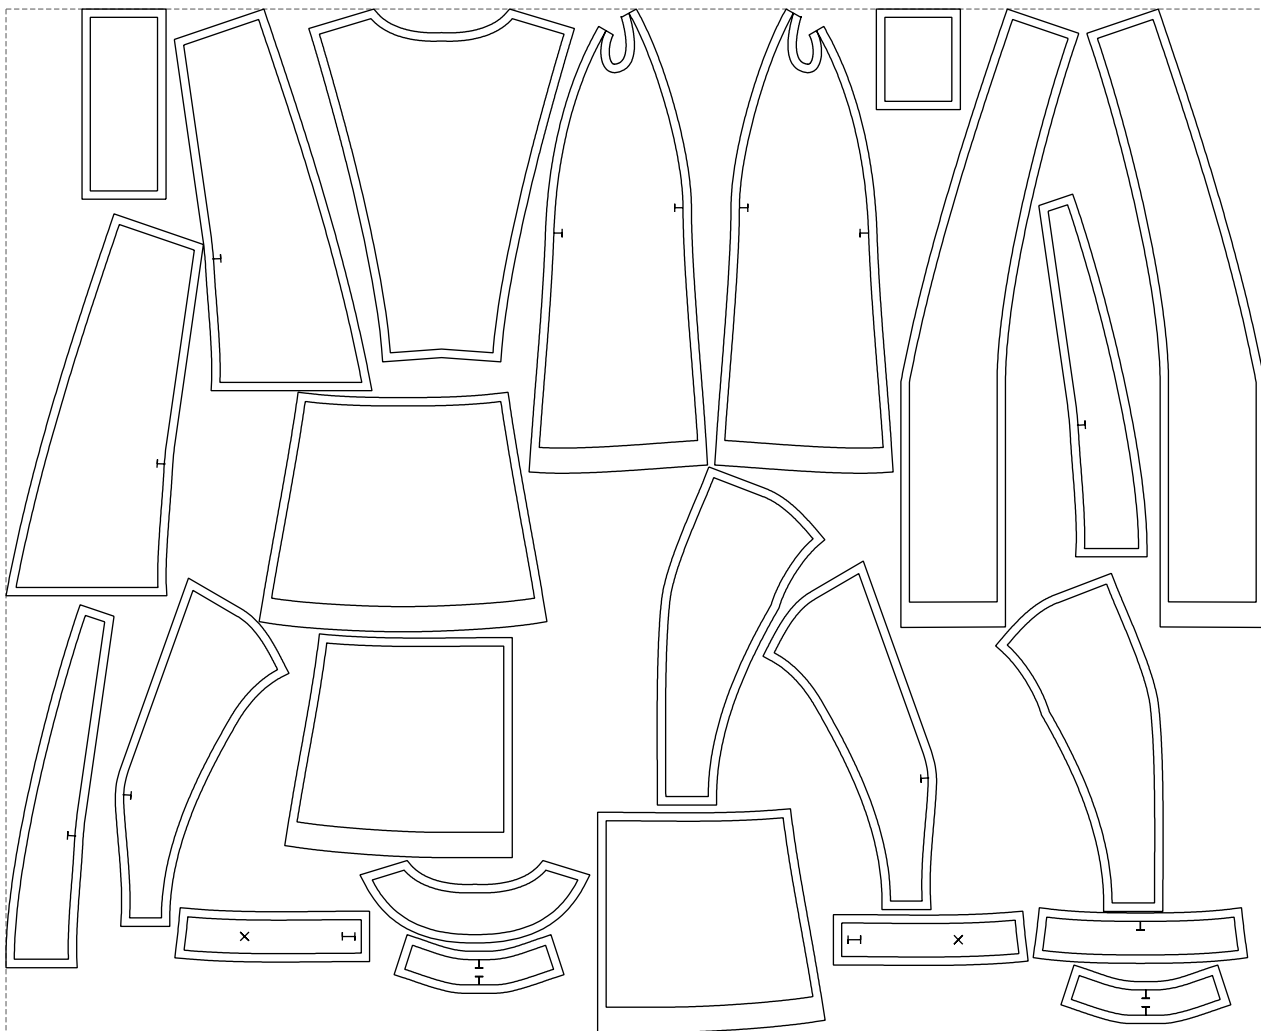

# Example

size:1499.00 x1219.00 mm

Maneken =1 ver.0

rz\_1=170

rz\_16=88

rz\_17=75.6

rz\_18=67.6

rz\_19=96