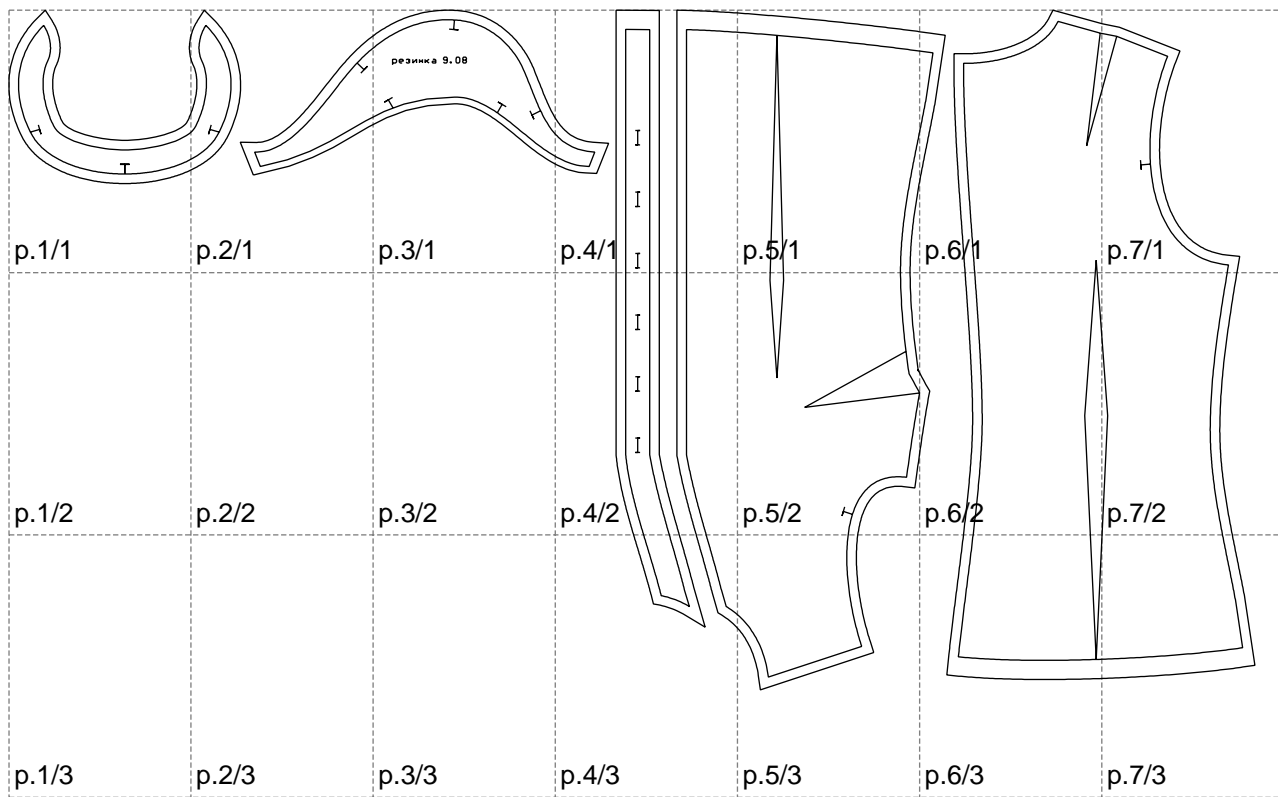

Not for print

Paper size: A4, size:1298.35 x708.19 mm

# Example

size:1499.00 x1279.10 mm

Maneken =1 ver.0

rz\_1=170

rz\_16=96

rz\_17=82

rz\_18=76

rz\_19=104

rz\_20=101.8

---

. . . . .  
. . . . .  
. . . . .