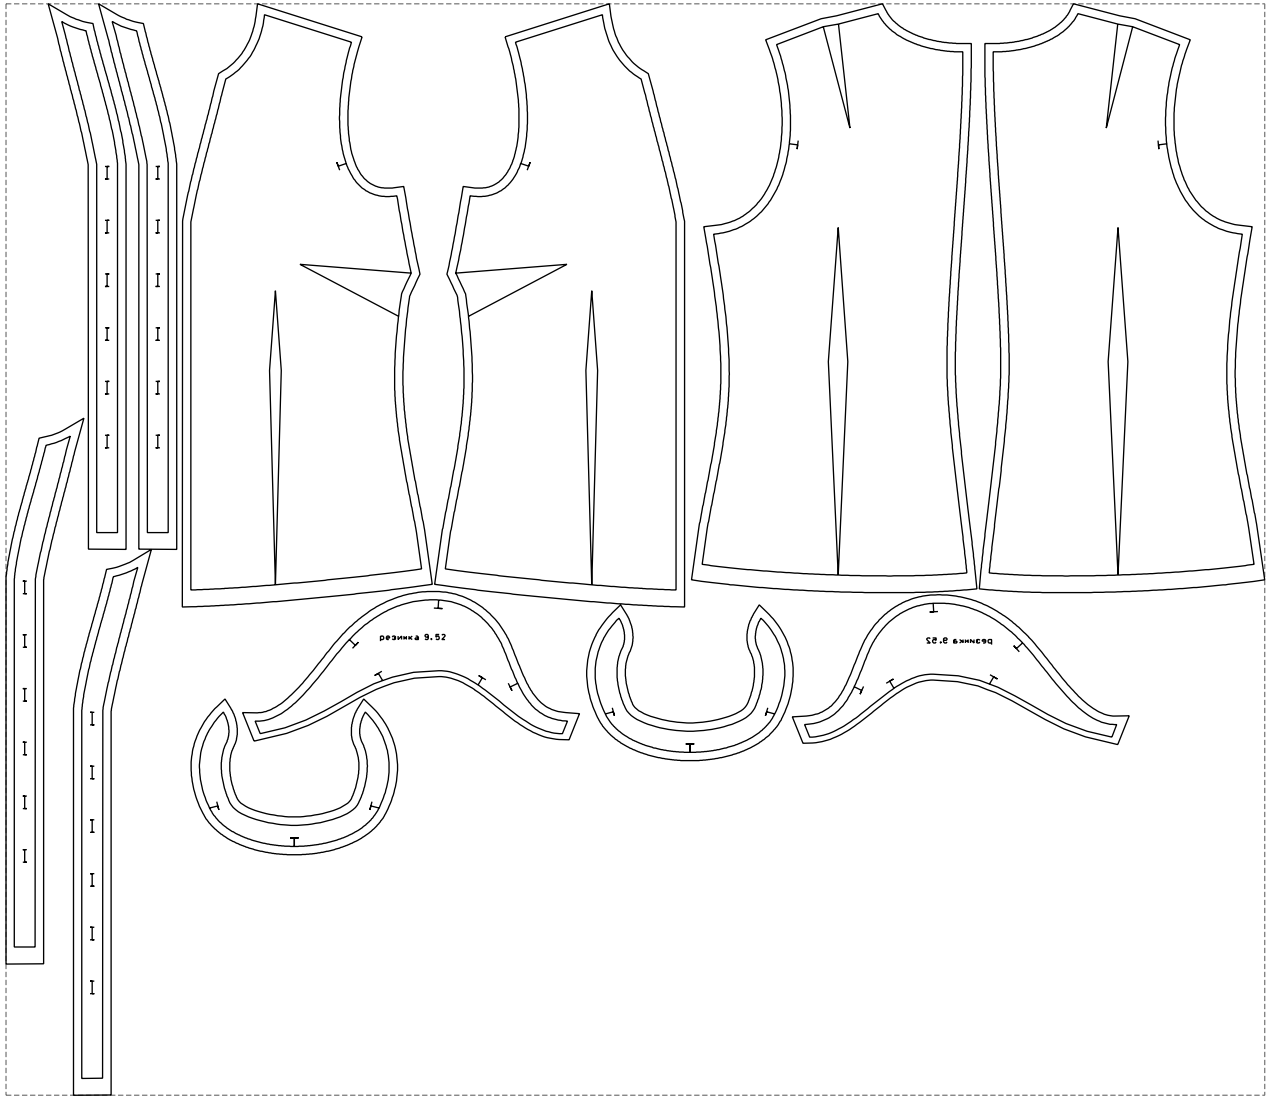

# Example

size:1499.00 x1300.31 mm

Maneken =1 ver.0

rz\_1=170

rz\_16=104

rz\_17=88.9

rz\_18=84.4

rz\_19=112