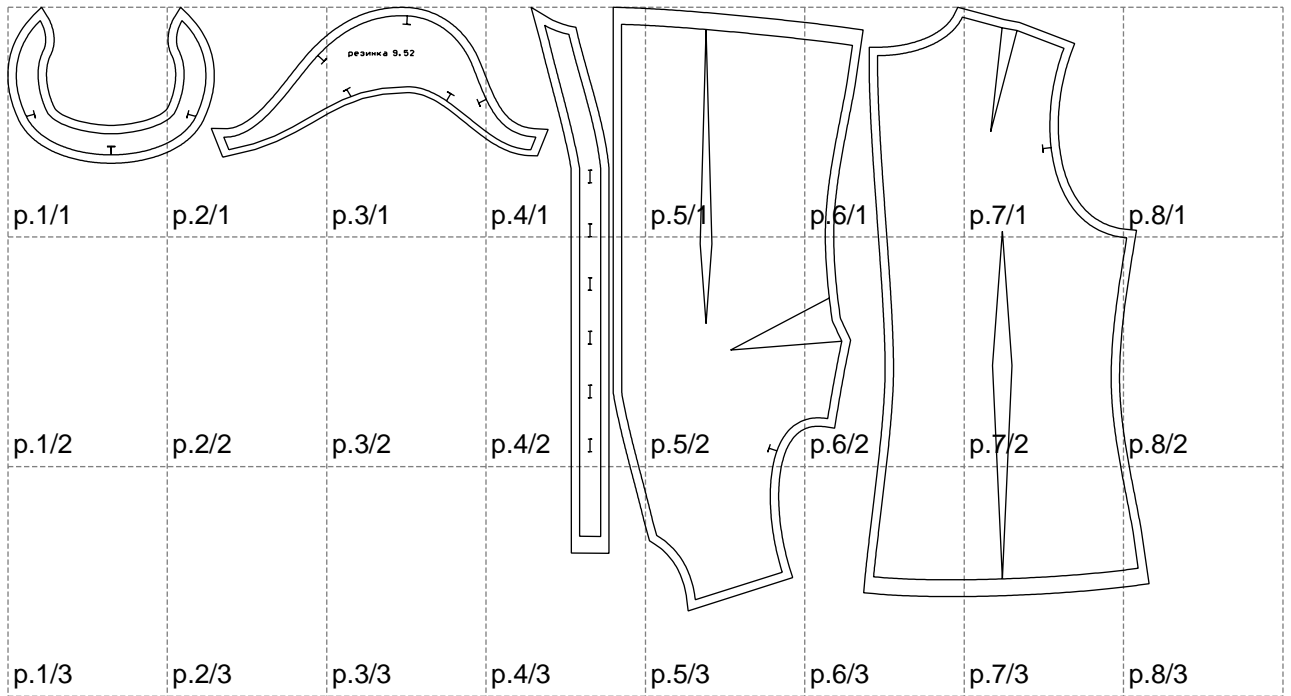

Not for print

Paper size: A4, size:1358.89 x718.57 mm

# Example

size:1499.00 x1300.31 mm

Maneken =1 ver.0

rz\_1=170

rz\_16=104

rz\_17=88.9

rz\_18=84.4

rz\_19=112

rz\_20=109.3

---

. . . . .  
. . . . .  
. . . . .