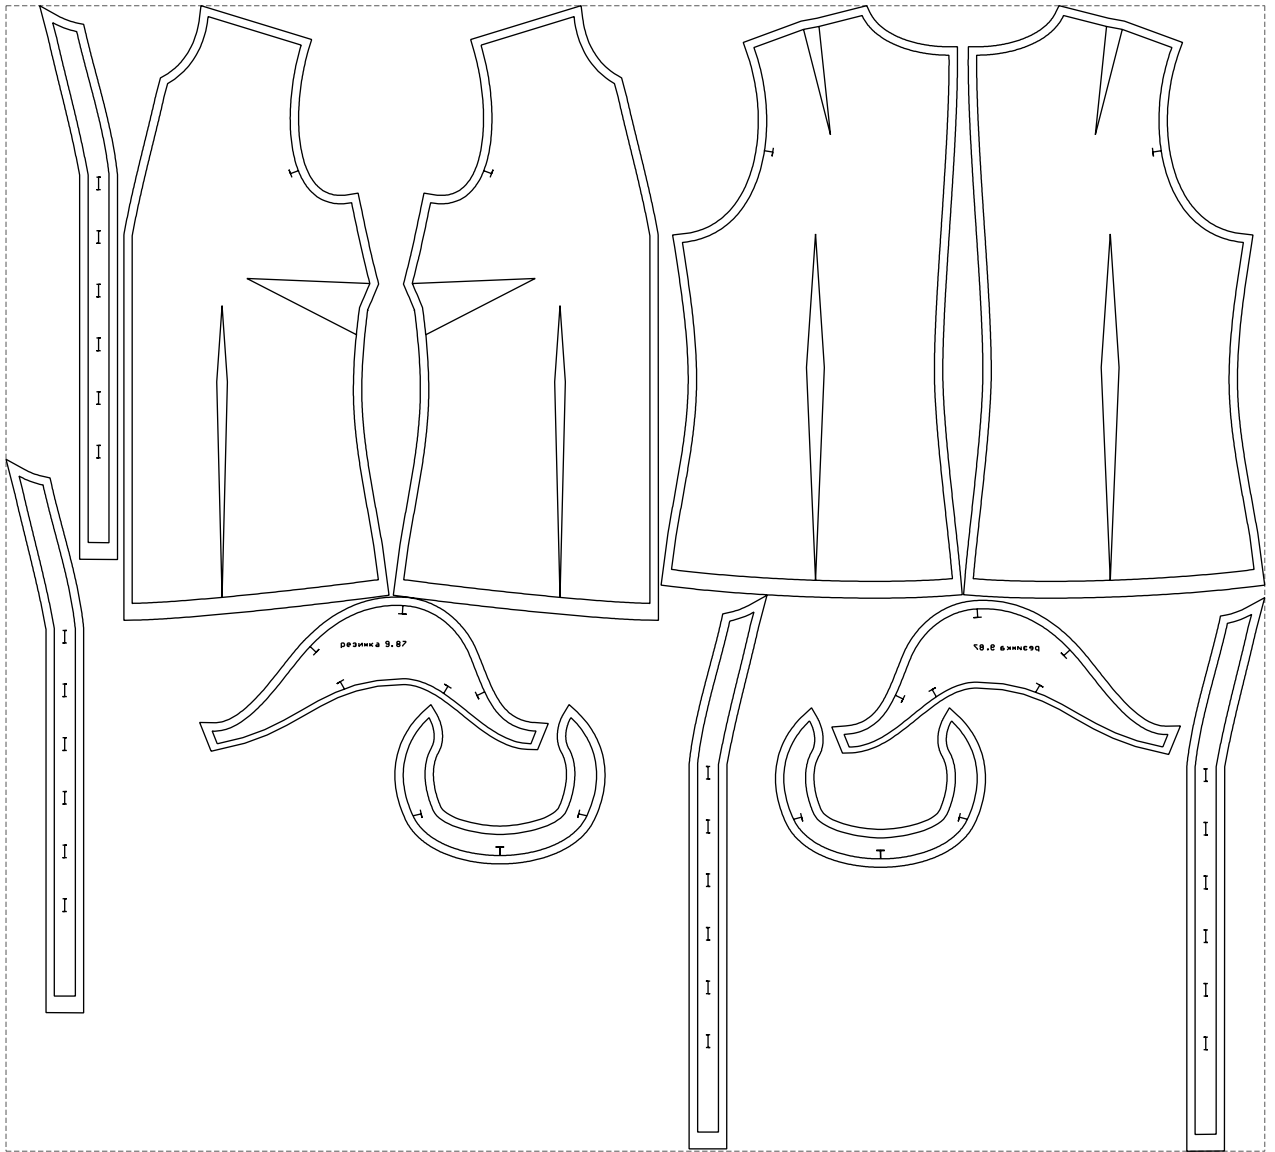

# Example

size:1499.00 x1364.54 mm

Maneken =1 ver.0

rz\_1=170

rz\_16=112

rz\_17=96.2

rz\_18=94

rz\_19=120