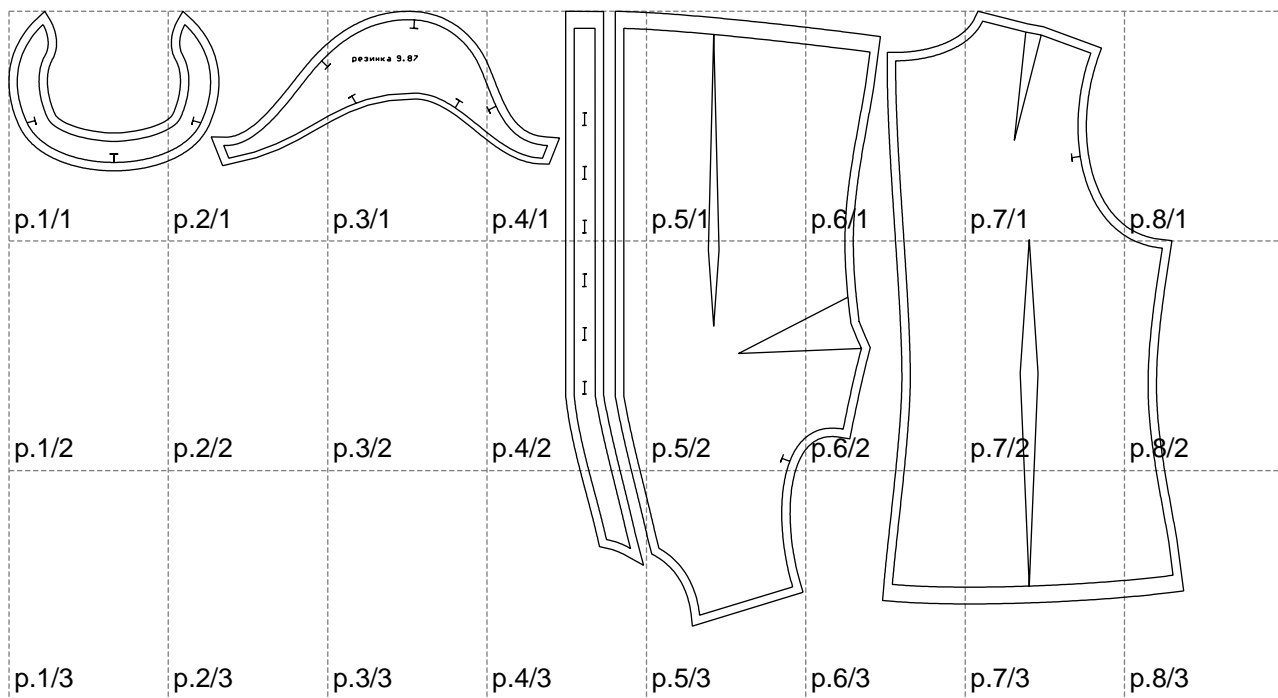

Not for print

Paper size: A4, size:1399.00 x732.19 mm

# Example

size:1499.00 x1364.54 mm

Maneken =1 ver.0

rz\_1=170

rz\_16=112

rz\_17=96.2

rz\_18=94

rz\_19=120

rz\_20=117

---

. . . . .  
. . . . .  
. . . . .