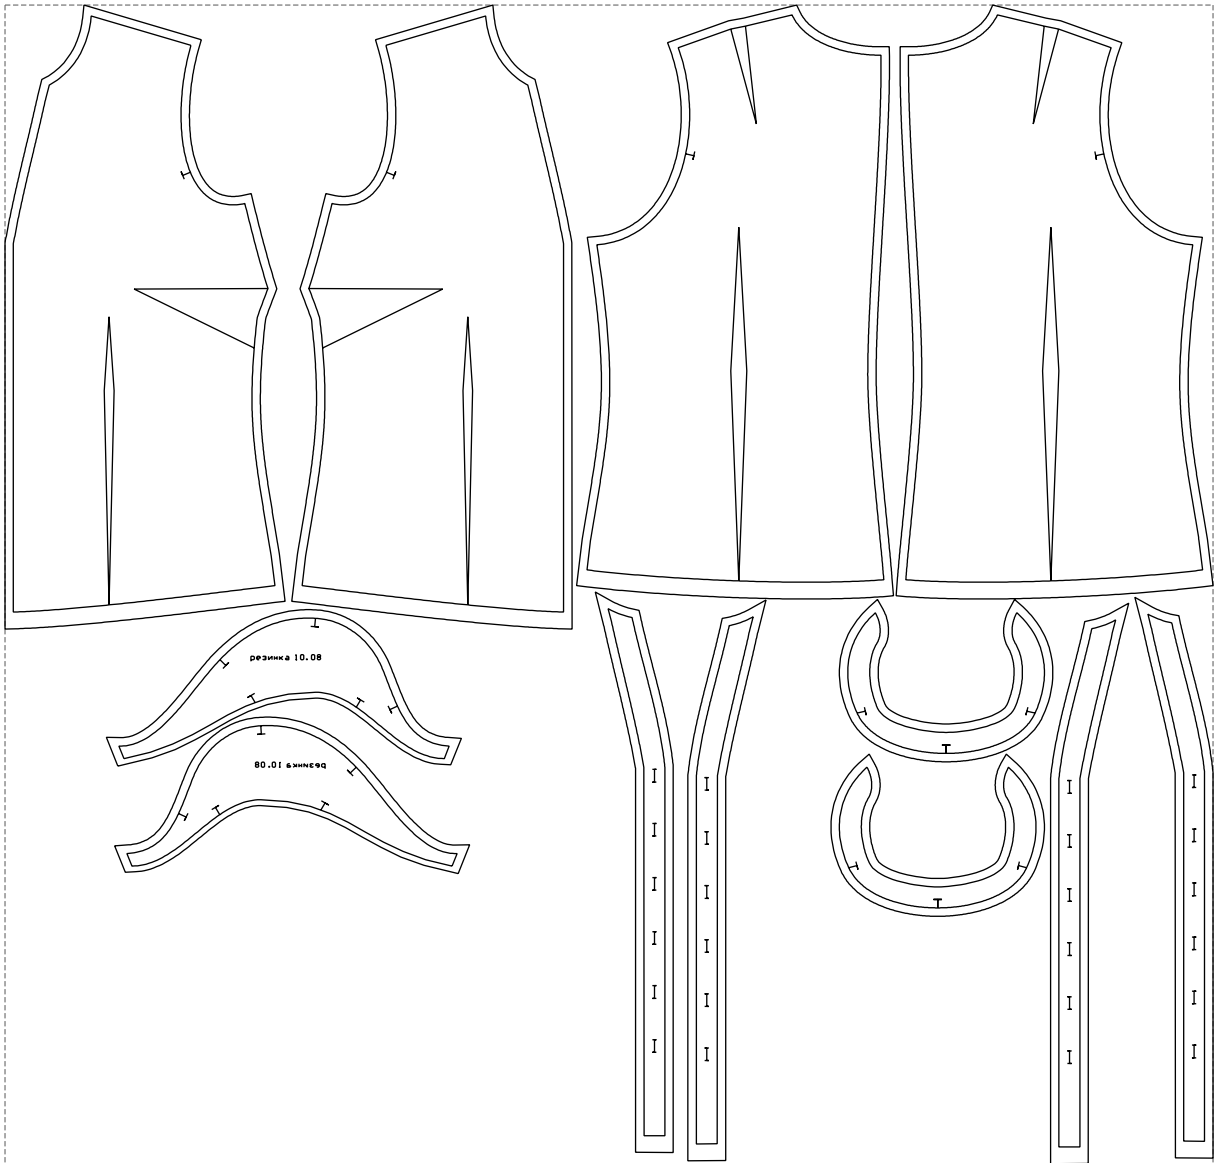

Not for print

Paper size: A4, size:1278.50 x743.16 mm

Example

size:1438.73 x1380.14 mm

Maneken =1 ver.0

rz_1=170

rz_16=120

rz_17=104

rz_18=103.6

rz_19=128

rz_20=125.1

.
.
.