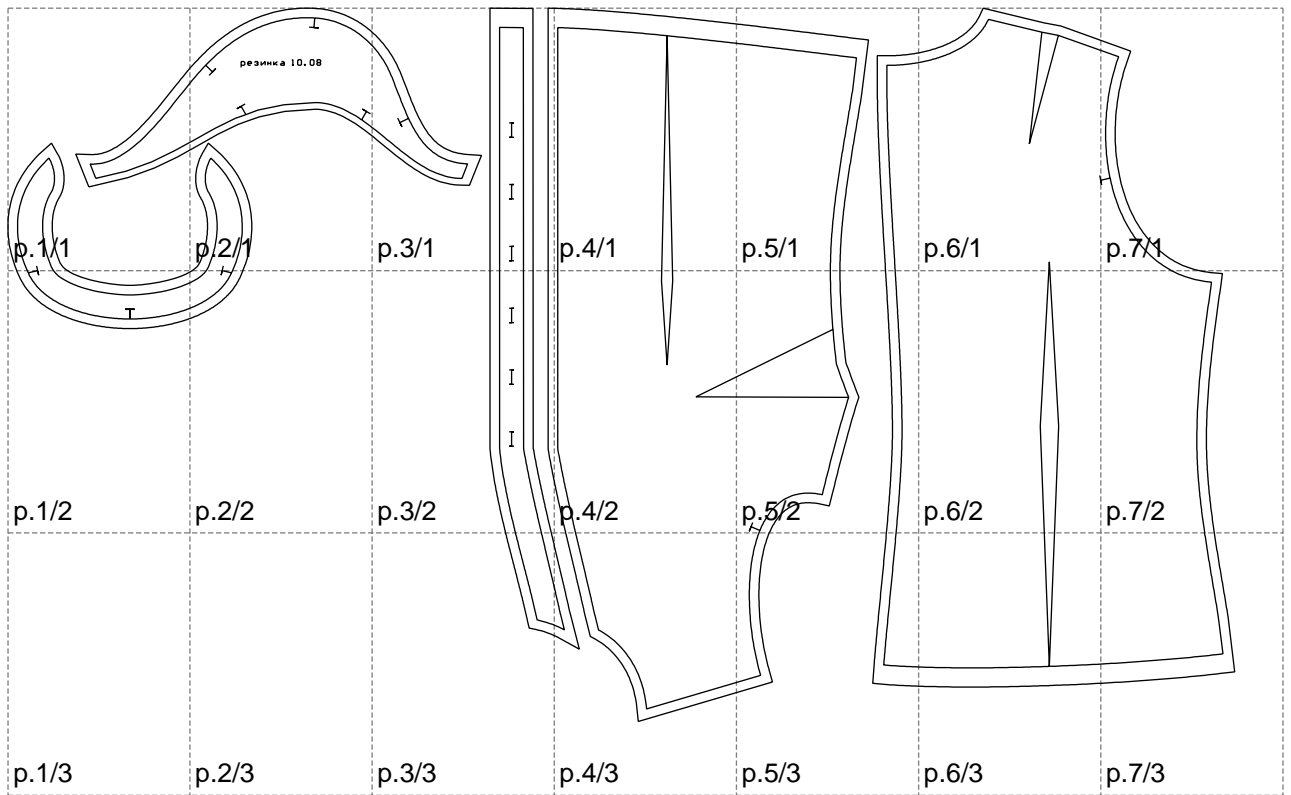

Not for print

Paper size: A4, size:1278.50 x743.16 mm

Example

size:1438.73 x1380.14 mm

Maneken =1 ver.0

rz_1=170

rz_16=120

rz_17=104

rz_18=103.6

rz_19=128

rz_20=125.1

.
.
.