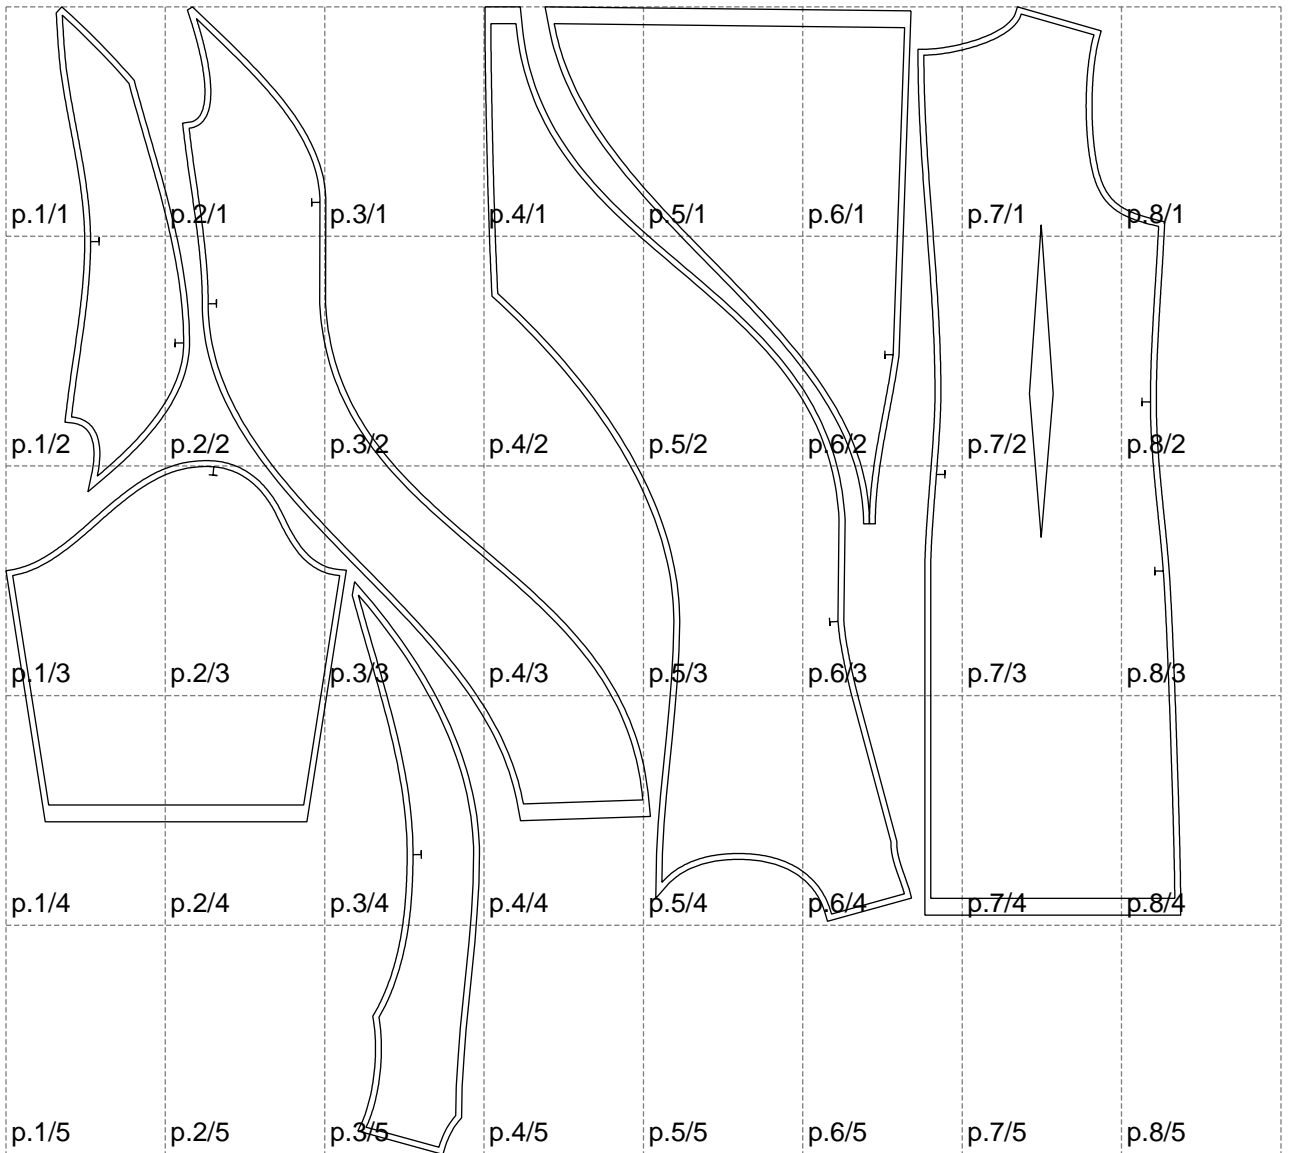

Not for print

Paper size: A4, size:1399.00 x1366.67 mm

# Example

size:1488.97 x1418.84 mm

Maneken =1 ver.0

rz\_1=170

rz\_16=116

rz\_17=100

rz\_18=98.8

rz\_19=124

rz\_20=121

---

. . . . .  
. . . . .  
. . . . .