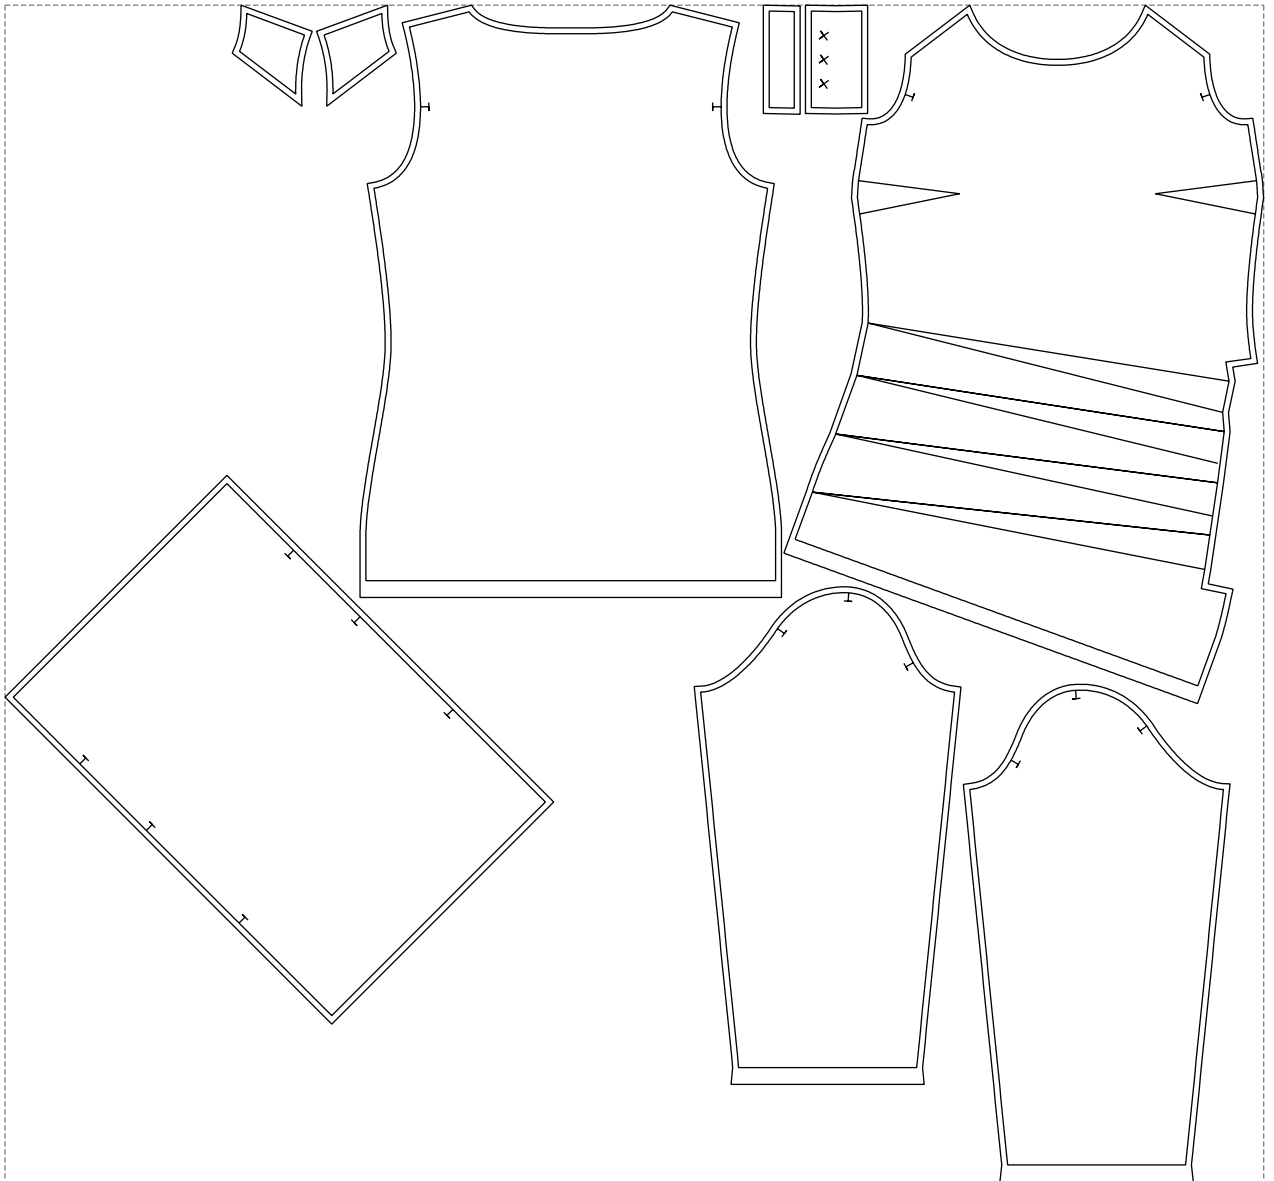

Not for print

Paper size: A4, size:1399.00 x1084.66 mm

# Example

size:1499.00 x1401.62 mm

Maneken =1 ver.0

rz\_1=170

rz\_16=96

rz\_17=82

rz\_18=76

rz\_19=104

rz\_20=101.8

---

. . . . .  
. . . . .  
. . . . .