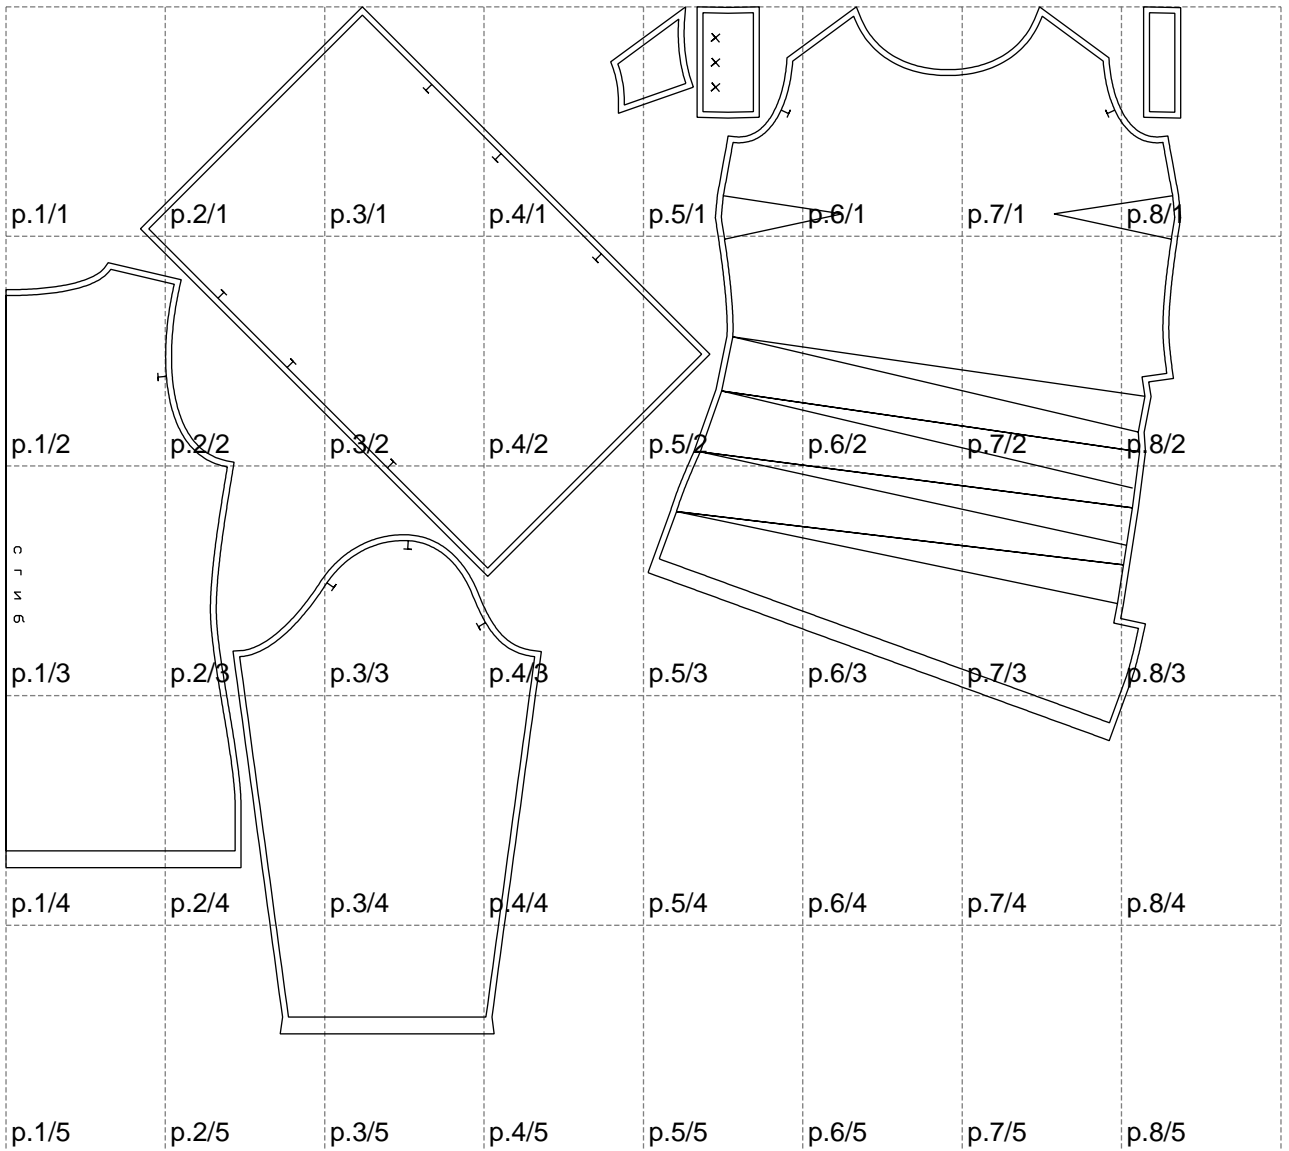

Not for print

Paper size: A4, size:1399.00 x1223.15 mm

# Example

size:1499.00 x1504.83 mm

Maneken =1 ver.0

rz\_1=170

rz\_16=108

rz\_17=92.5

rz\_18=89.2

rz\_19=116

rz\_20=113

---

. . . . .  
. . . . .  
. . . . .