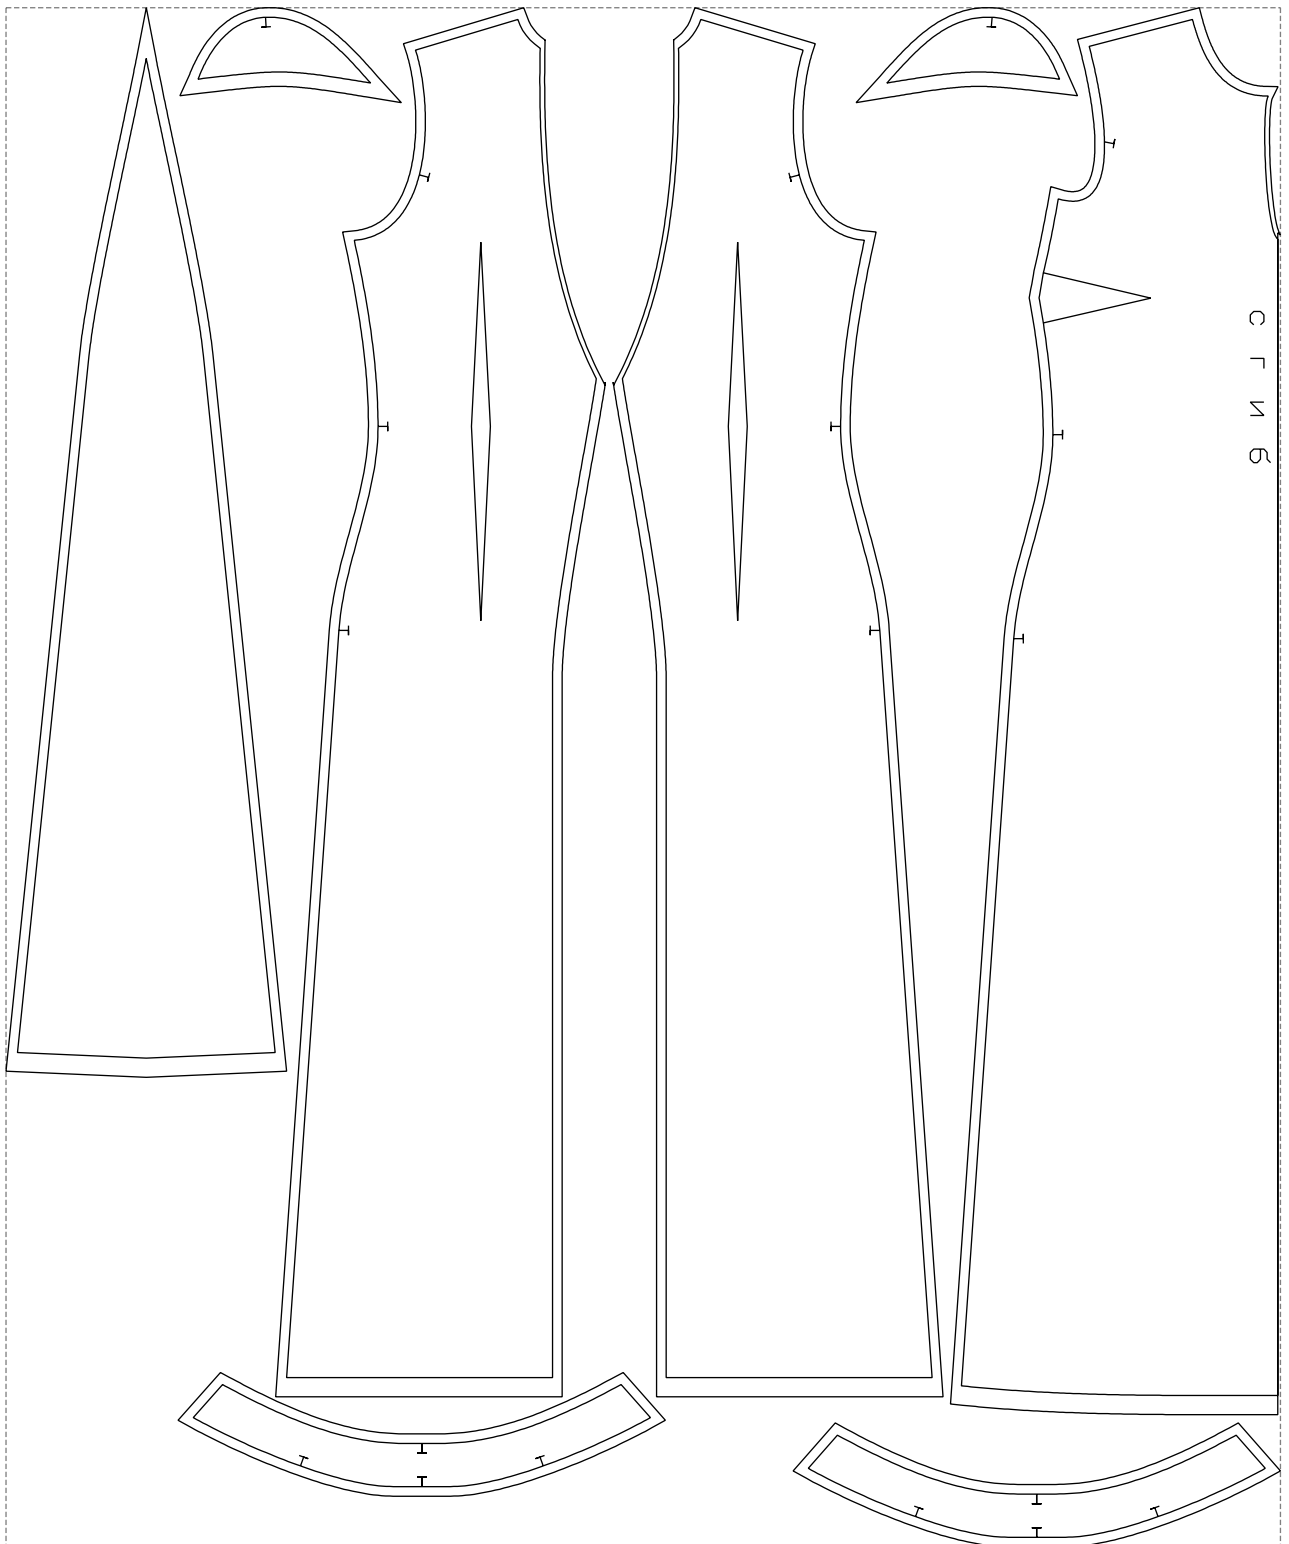

# Example

size:1328.08 x1604.25 mm

Maneken =1 ver.0

rz\_1=170

rz\_16=100

rz\_17=85.4

rz\_18=80.2

rz\_19=108

rz\_20=105.4

---

. . . . .  
. . . . .  
. . . . .