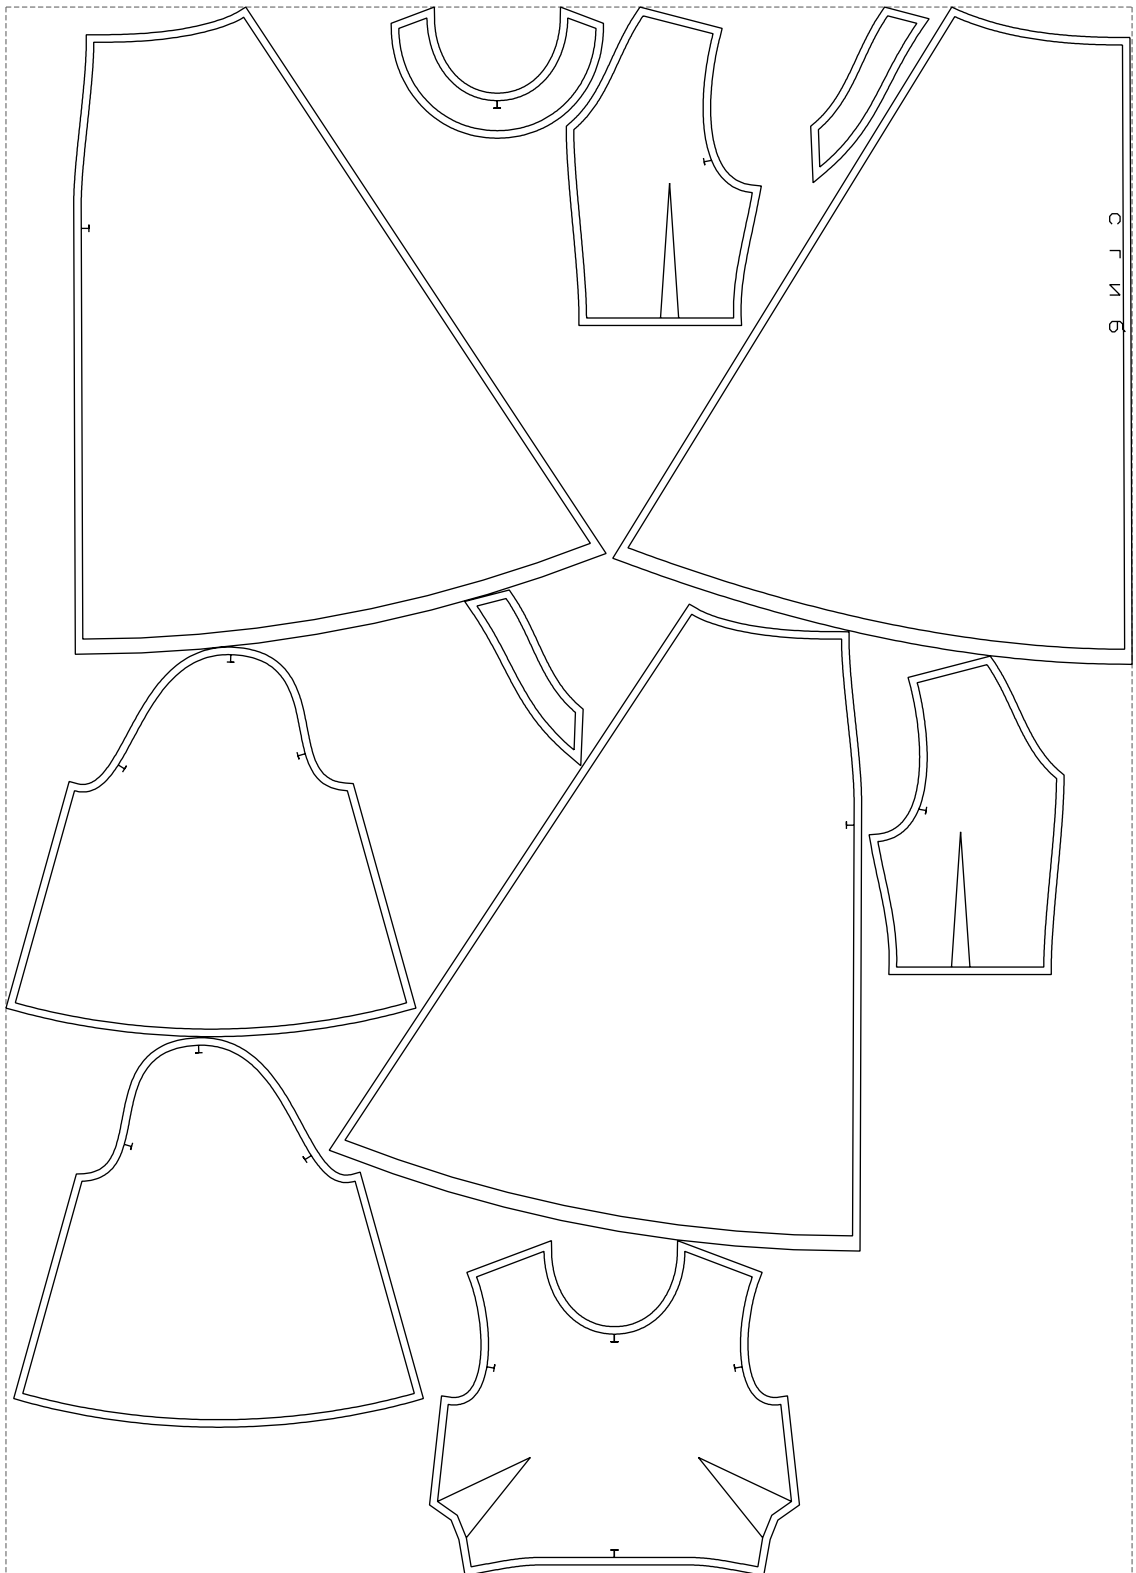

Not for print

Paper size: A4, size:1399.00 x1254.34 mm

# Example

size:1499.00 x2088.12 mm

Maneken =1 ver.0

rz\_1=170

rz\_16=92

rz\_17=78.8

rz\_18=71.8

rz\_19=100

rz\_20=98.1

---

. . . . .  
. . . . .  
. . . . .